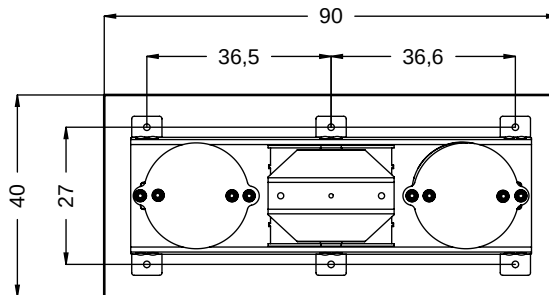

# K17

[cm]

Icons representing: 2 people (x2), 1,5h duration, tools (wrench and shovel), K17 component (x1), weight >0,28tn, and 48h warranty.

vinci play

K3

	<b>K3</b>
<b>M12x110</b> <b>x6</b>	
<b>NOT INCLUDED</b>	

[cm]

1,5h

vinci  
play

ST/INOX	
1x	SP40 <sub>(K17)</sub>
2x	SP39

SP39 x2

SP39 x2

K17

SP40 x1