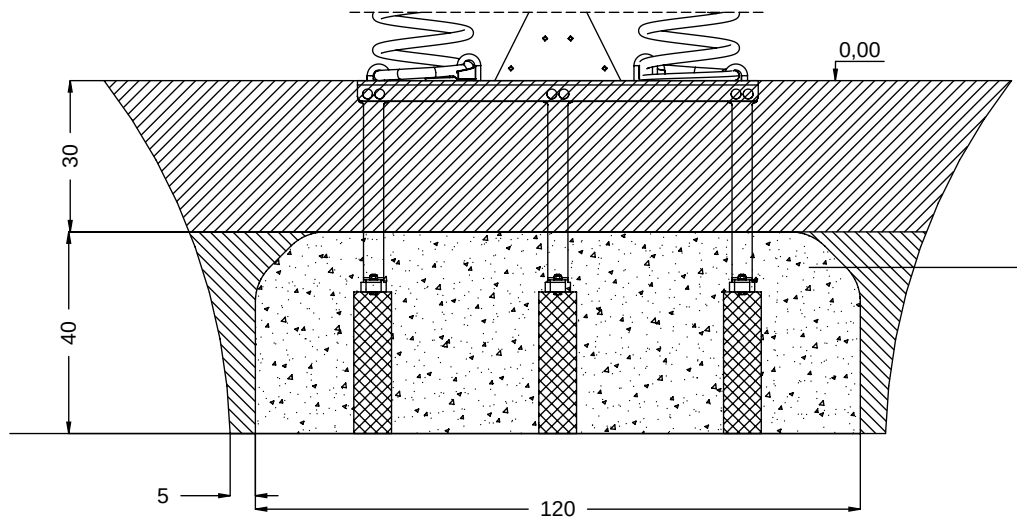

# K17

[cm]

Icons representing: 2 people (x2), 1,5h duration, tools (wrench and shovel), K17 component (x1), weight >0,28tn, and 48h warranty.

vinci play

K3

	<b>K3</b>
<b>M12x110</b> <b>x6</b>	
<b>NOT INCLUDED</b>	

[cm]

1,5h

vinci  
play

ST/INOX	
1x	SP40 <sub>(K17)</sub>
2x	SP39

SP39 x2

SP39 x2

K17

SP40 x1