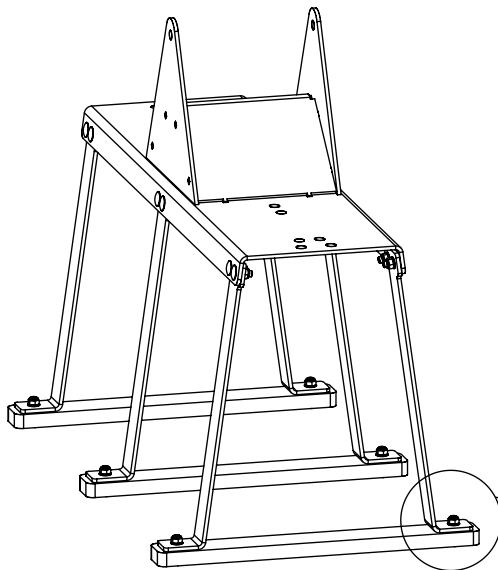

# K17

[cm]

Icons representing: 2 people (x2), 1,5h duration, tools (wrench and shovel), K17 component (x1), weight >0,28tn, and 48h warranty.

vinci play

K3

	<b>K3</b>
<b>M12x110</b> <b>x6</b>	
<b>NOT INCLUDED</b>	

[cm]

1,5h

vinci  
play

ST/INOX	
1x	SP40 <sub>(K17)</sub>
2x	SP39

SP39 x2

SP39 x2

K17

SP40 x1