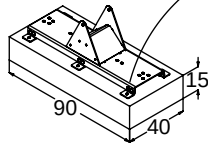

# K17

[cm]

Icons representing: 2 people (x2), 1,5h duration, tools (wrench and shovel), K17 component (x1), weight >0,28tn, and 48h warranty.

vinci play

K3

	<b>K3</b>
<b>M12x110</b> <b>x6</b>	
<b>NOT INCLUDED</b>	