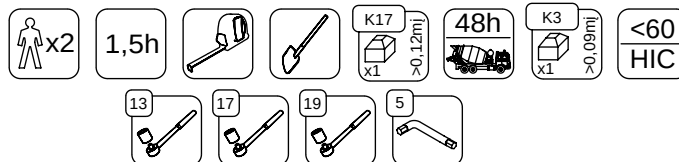

0670

v010
02.04.2020
A. H.
[cm]

vinci
play