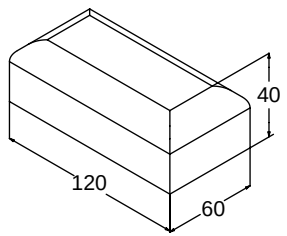

# K17

[cm]

Icons representing: 2 people (x2), 1,5h duration, tools (wrench and shovel), K17 component (x1), weight >0,28tn, and 48h warranty.

vinci play

K3

	<b>K3</b>
<b>M12x110</b> <b>x6</b>	
<b>NOT INCLUDED</b>	

[cm]

1,5h

vinci  
play

ST/INOX	
1x	SP40 <sub>(K17)</sub>
2x	SP39

SP39 x2

SP39 x2

K17

SP40 x1