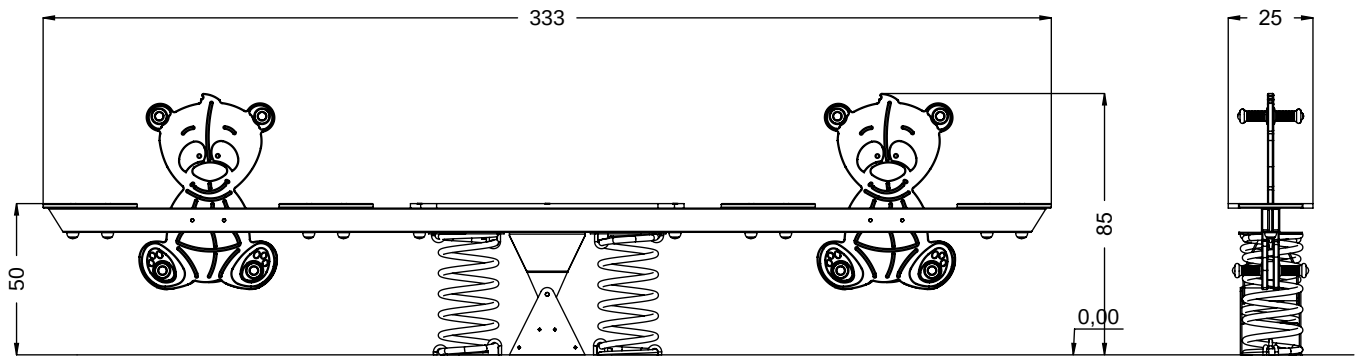

[cm]

vinci
play