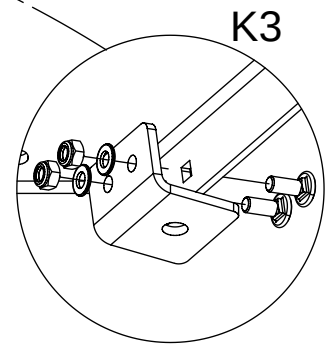

SP39 x2

SP39 x2

K17

SP40 x1

[cm]

vinci
play