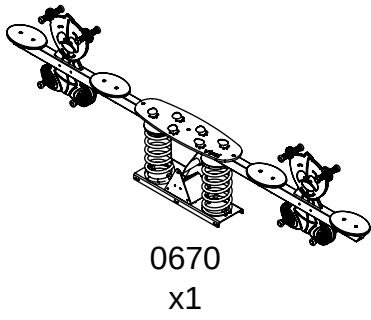

# K17

[cm]

Icons representing: 2 people (x2), 1,5h duration, tools (wrench and shovel), K17 component (x1), weight >0,28tn, and 48h warranty.

vinci play

K3

	<b>K3</b>
<b>M12x110</b> <b>x6</b>	
<b>NOT INCLUDED</b>	

[cm]

1,5h

vinci  
play

ST/INOX	
1x	SP40 <sub>(K17)</sub>
2x	SP39

SP39 x2

SP39 x2

K17

SP40 x1