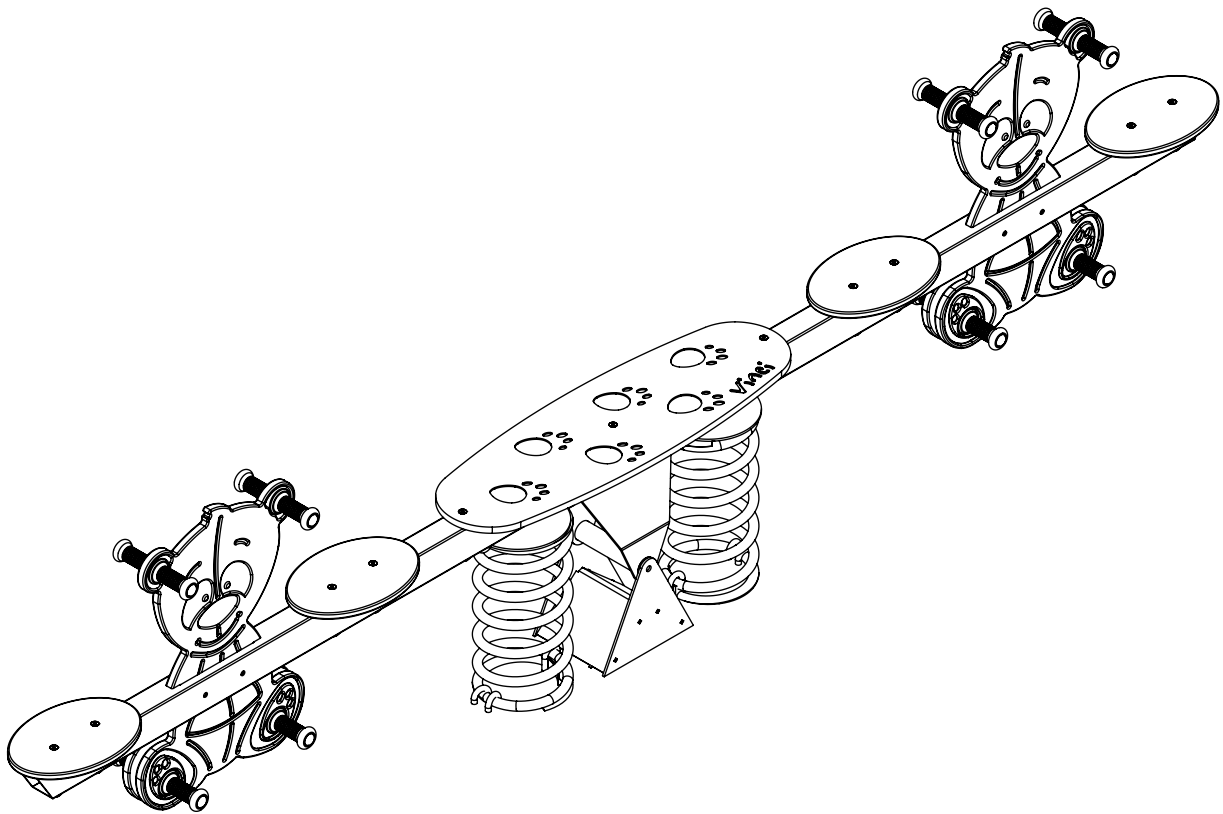

# 0670

v010  
02.04.2020  
A. H.  
[cm]

vinci  
play

[cm]

vinci  
play

[cm]

vinci  
play

# K17

[cm]

Icons representing: 2 people (x2), 1,5h duration, tools (wrench and shovel), K17 component (x1), weight >0,28tn, and 48h warranty.

vinci play

K3

	<b>K3</b>
<b>M12x110</b> <b>x6</b>	
<b>NOT INCLUDED</b>	

[cm]

1,5h

vinci  
play

ST/INOX	
1x	SP40 <sub>(K17)</sub>
2x	SP39

SP39 x2

SP39 x2

K17

SP40 x1

[cm]

vinci  
play