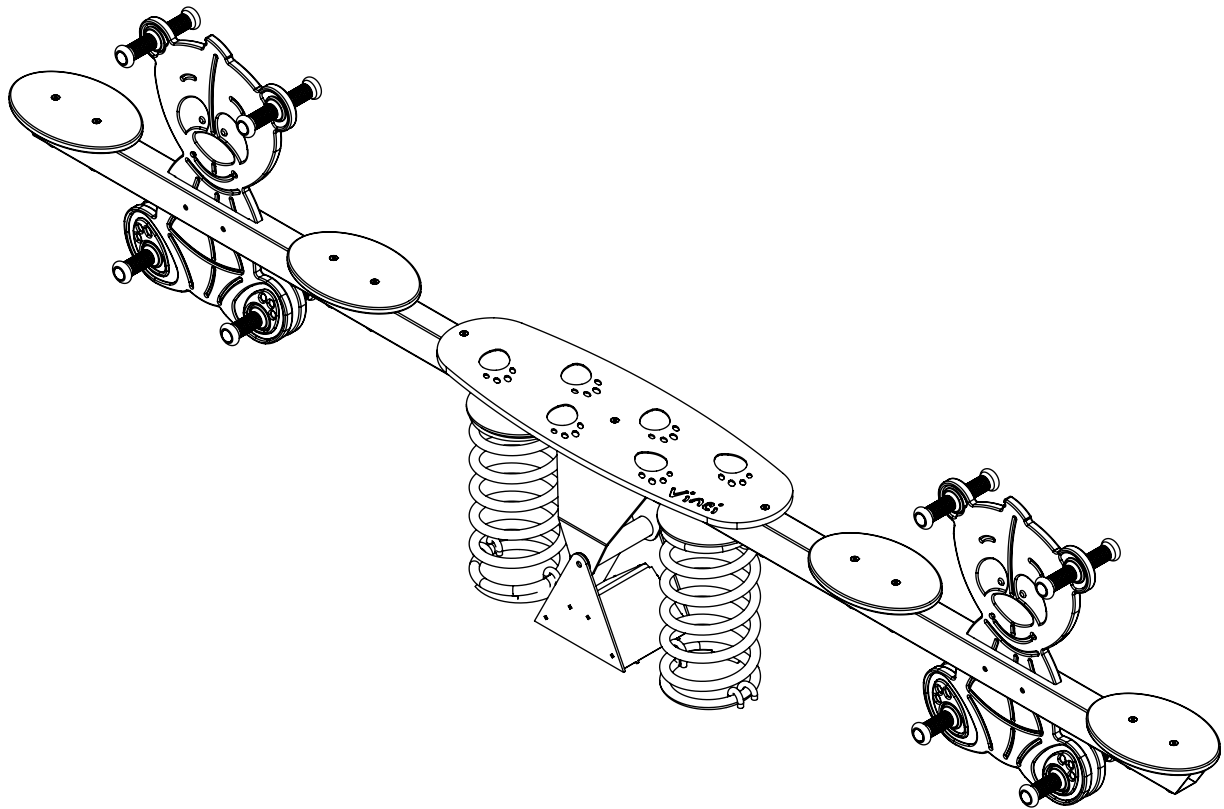

# 0670

v010  
02.04.2020  
A. H.  
[cm]

vinci  
play

[cm]

vinci  
play

[cm]

vinci  
play

# K17

[cm]

Icons representing: 2 people (x2), 1,5h duration, tools (wrench and shovel), K17 component (x1), weight >0,28tn, and 48h warranty.

vinci play

K3

	<b>K3</b>
<b>M12x110</b> <b>x6</b>	
<b>NOT INCLUDED</b>	

[cm]

1,5h

vinci  
play

ST/INOX	
1x	SP40 <sub>(K17)</sub>
2x	SP39

SP39 x2

SP39 x2

K17

SP40 x1

[cm]

vinci  
play