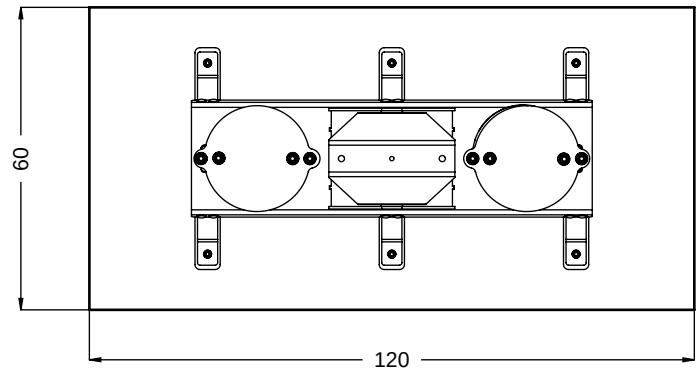

# K17

[cm]

Icons representing: 2 people (x2), 1,5h duration, tools (wrench and shovel), K17 component (x1), weight >0,28tn, and 48h warranty.

vinci play

K3

	<b>K3</b>
<b>M12x110</b> <b>x6</b>	
<b>NOT INCLUDED</b>	

[cm]

1,5h

vinci  
play

ST/INOX	
1x	SP40 <sub>(K17)</sub>
2x	SP39

SP39 x2

SP39 x2

K17

SP40 x1