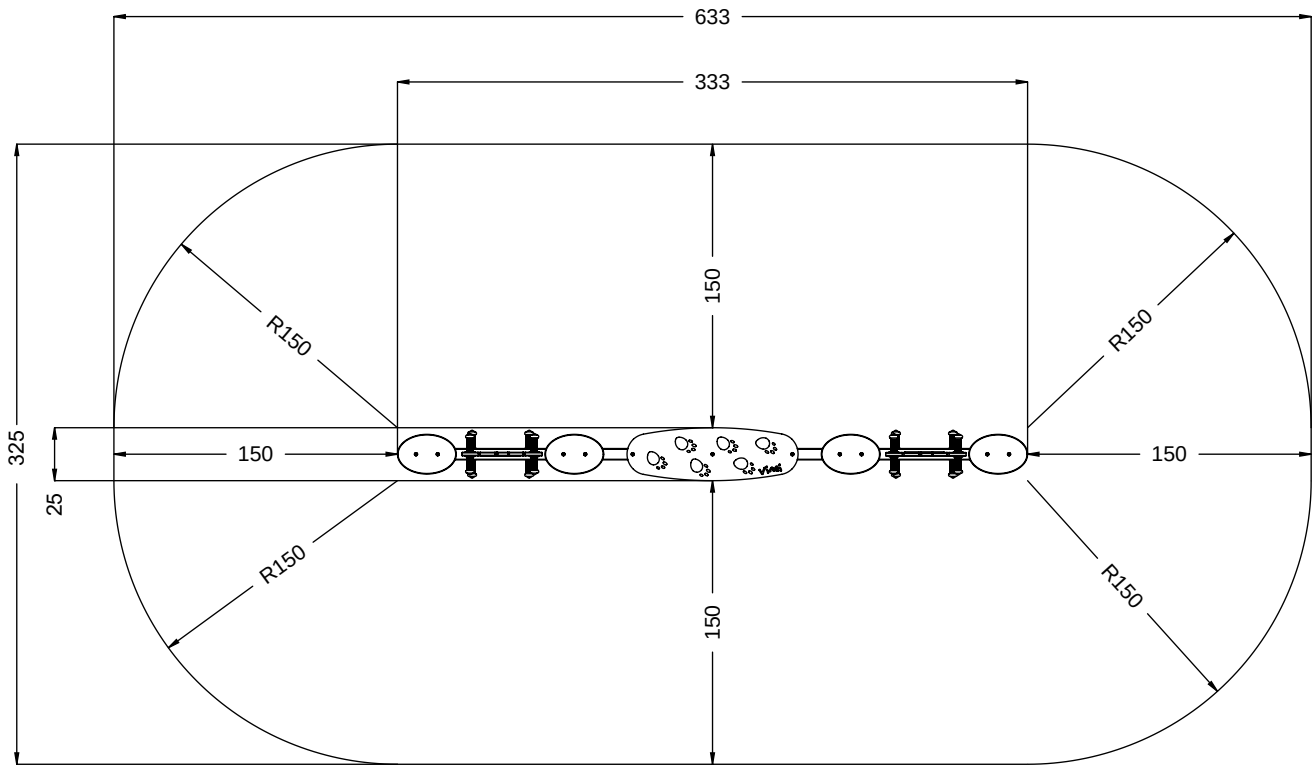

[cm]

vinci
play