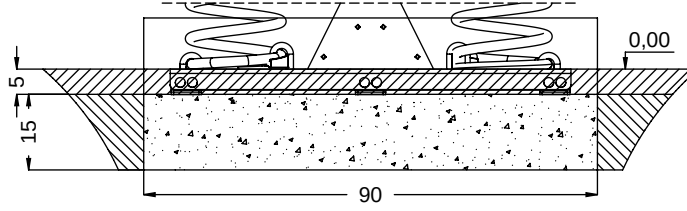

# K17

[cm]

Icons representing: 2 people (x2), 1,5h duration, tools (wrench and shovel), K17 component (x1), weight >0,28tn, and 48h warranty.

vinci play

K3

	<b>K3</b>
<b>M12x110</b> <b>x6</b>	
<b>NOT INCLUDED</b>	

[cm]

1,5h

vinci  
play

ST/INOX	
1x	SP40 <sub>(K17)</sub>
2x	SP39

SP39 x2

SP39 x2

K17

SP40 x1