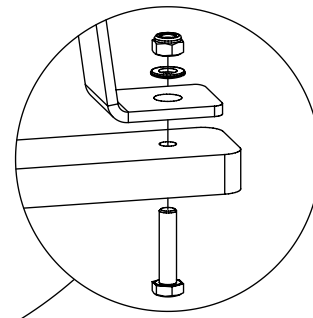

# K17

[cm]

Icons representing: 2 people (x2), 1,5h duration, tools (wrench and shovel), K17 component (x1), weight >0,28tn, and 48h warranty.

vinci play

K3

	<b>K3</b>
<b>M12x110</b> <b>x6</b>	
<b>NOT INCLUDED</b>	

[cm]

1,5h

vinci  
play

ST/INOX	
1x	SP40 <sub>(K17)</sub>
2x	SP39

SP39 x2

SP39 x2

K17

SP40 x1