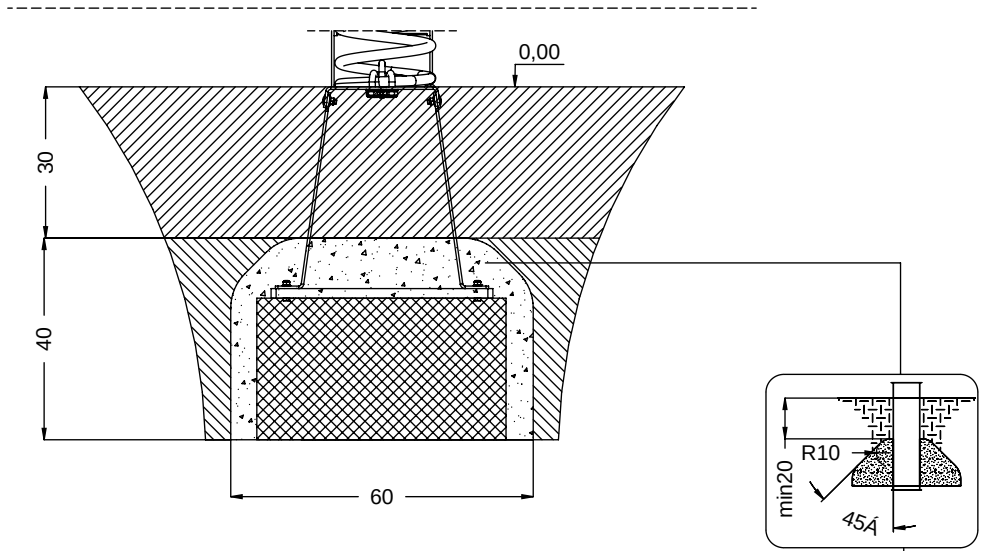

# K17

[cm]

Icons representing: 2 people (x2), 1,5h duration, tools (wrench and shovel), K17 component (x1), weight >0,28tn, and 48h warranty.

vinci play

K3

	<b>K3</b>
<b>M12x110</b> <b>x6</b>	
<b>NOT INCLUDED</b>	

[cm]

1,5h

vinci  
play

ST/INOX	
1x	SP40 <sub>(K17)</sub>
2x	SP39

SP39 x2

SP39 x2

K17

SP40 x1