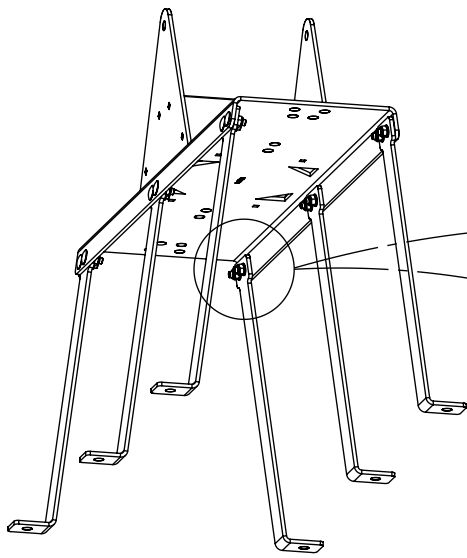

# K17

[cm]

Icons representing: 2 people (x2), 1,5h duration, tools (wrench and shovel), K17 component (x1), weight >0,28tn, and 48h warranty.

vinci play

K3

	<b>K3</b>
<b>M12x110</b> <b>x6</b>	
<b>NOT INCLUDED</b>	

[cm]

1,5h

vinci  
play

ST/INOX	
1x	SP40 <sub>(K17)</sub>
2x	SP39

SP39 x2

SP39 x2

K17

SP40 x1