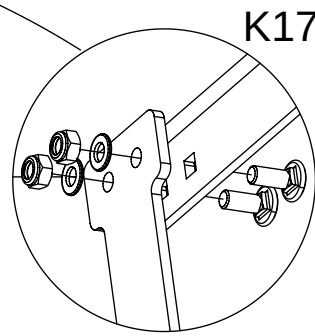

# K17

[cm]

Icons representing: 2 people (x2), 1,5h duration, tools (wrench and shovel), K17 component (x1), weight >0,28tn, and 48h warranty.

vinci play

K3

	<b>K3</b>
<b>M12x110</b> <b>x6</b>	
<b>NOT INCLUDED</b>	

[cm]

1,5h

vinci  
play

ST/INOX	
1x	SP40 <sub>(K17)</sub>
2x	SP39

SP39 x2

SP39 x2

K17

SP40 x1