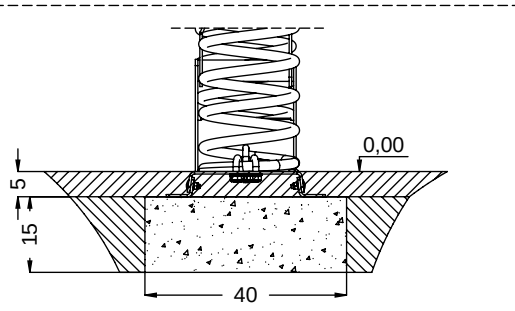

# K17

[cm]

Icons representing: 2 people (x2), 1,5h duration, tools (wrench and shovel), K17 component (x1), weight >0,28tn, and 48h warranty.

vinci play

K3

	<b>K3</b>
<b>M12x110</b> <b>x6</b>	
<b>NOT INCLUDED</b>	

[cm]

1,5h

vinci  
play

ST/INOX	
1x	SP40 <sub>(K17)</sub>
2x	SP39

SP39 x2

SP39 x2

K17

SP40 x1