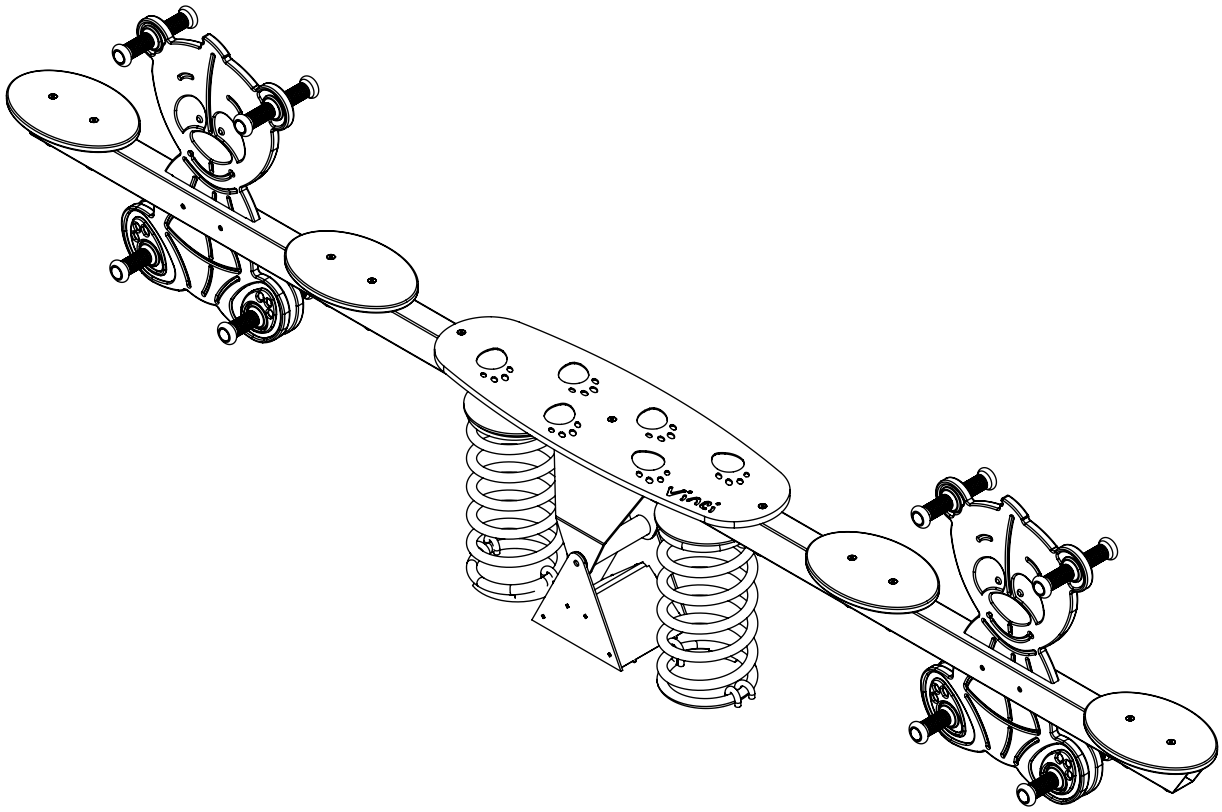

# 0670

v010  
02.04.2020  
A. H.  
[cm]

vinci  
play

[cm]

vinci  
play

[cm]

vinci  
play

# K17

[cm]

Icons representing: 2 people (x2), 1,5h duration, tools (wrench and shovel), K17 component (x1), weight >0,28tn, and 48h warranty.

vinci play

K3

	<b>K3</b>
<b>M12x110</b> <b>x6</b>	
<b>NOT INCLUDED</b>	

[cm]

1,5h

vinci  
play

ST/INOX	
1x	SP40 <sub>(K17)</sub>
2x	SP39

SP39 x2

SP39 x2

K17

SP40 x1

[cm]

vinci  
play