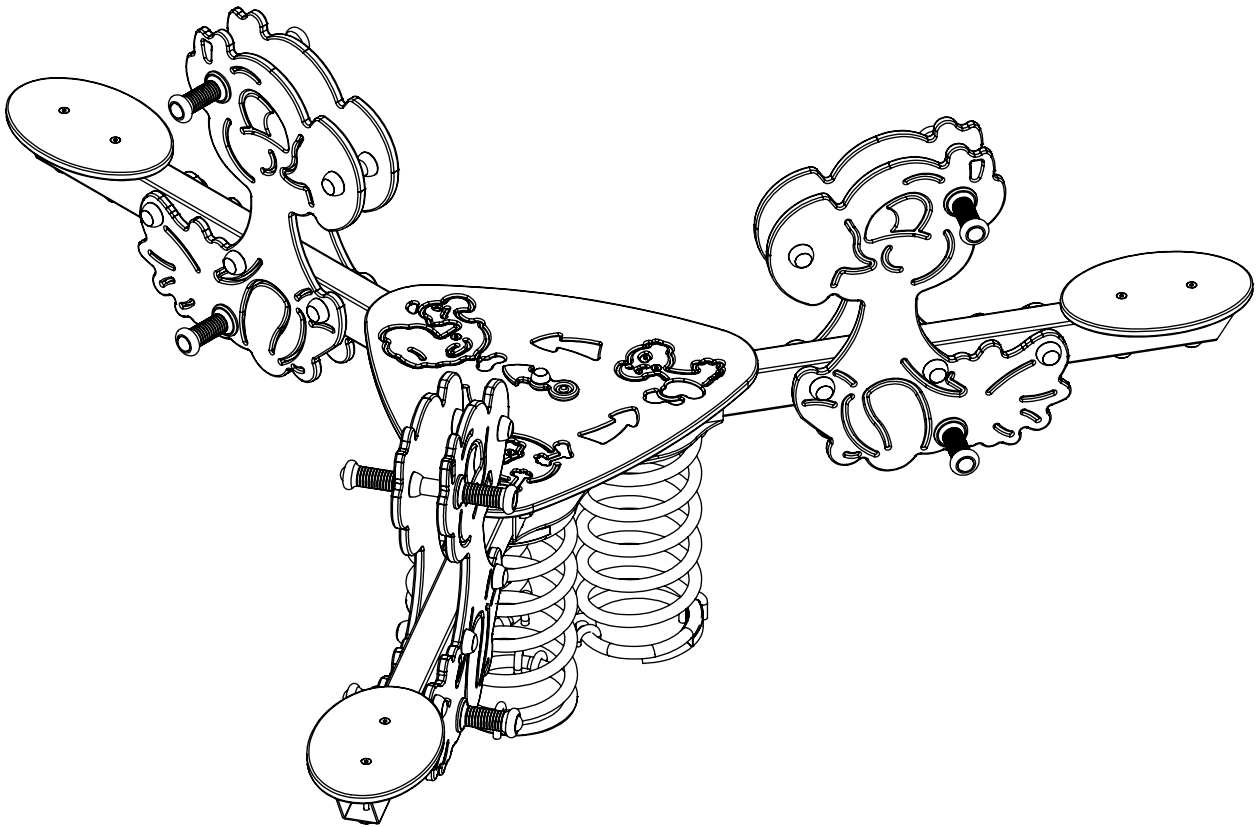

0660

v012
18.11.2021
B. K.
[cm]

vinci
play

[cm]

vinci
play

[cm]

vinci
play

K17

K3

[cm]

Icons representing assembly requirements: 2 people (x2), 1.5h, tools (wrench and screwdriver), 3 boxes (x3), K17 component, >0.05m², and 48h.

vinci play

K3

	K3
M12x110 x6	
NOT INCLUDED	

[cm]

vinci
play

Part No:
000000-
00000

000000-00000

[cm]

vinci
play