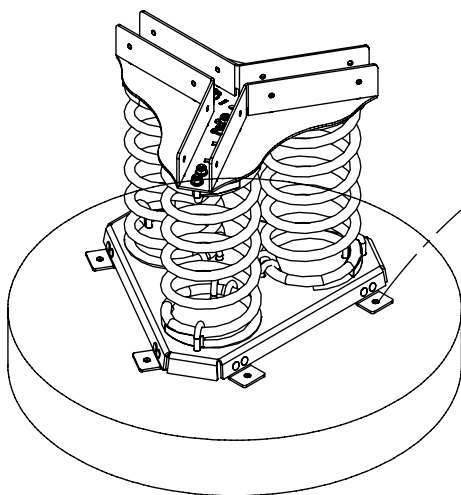

K3

[cm]

Icons representing assembly requirements: 2 people (x2), 1.5h, tools (wrench and screwdriver), 3 boxes (x3), K17 component, >0.05m², and 48h.

vinci play

K3

	K3
M12x110 x6	
NOT INCLUDED	

[cm]

vinci
play

Part No:
000000-
00000

000000-00000

[cm]

vinci
play