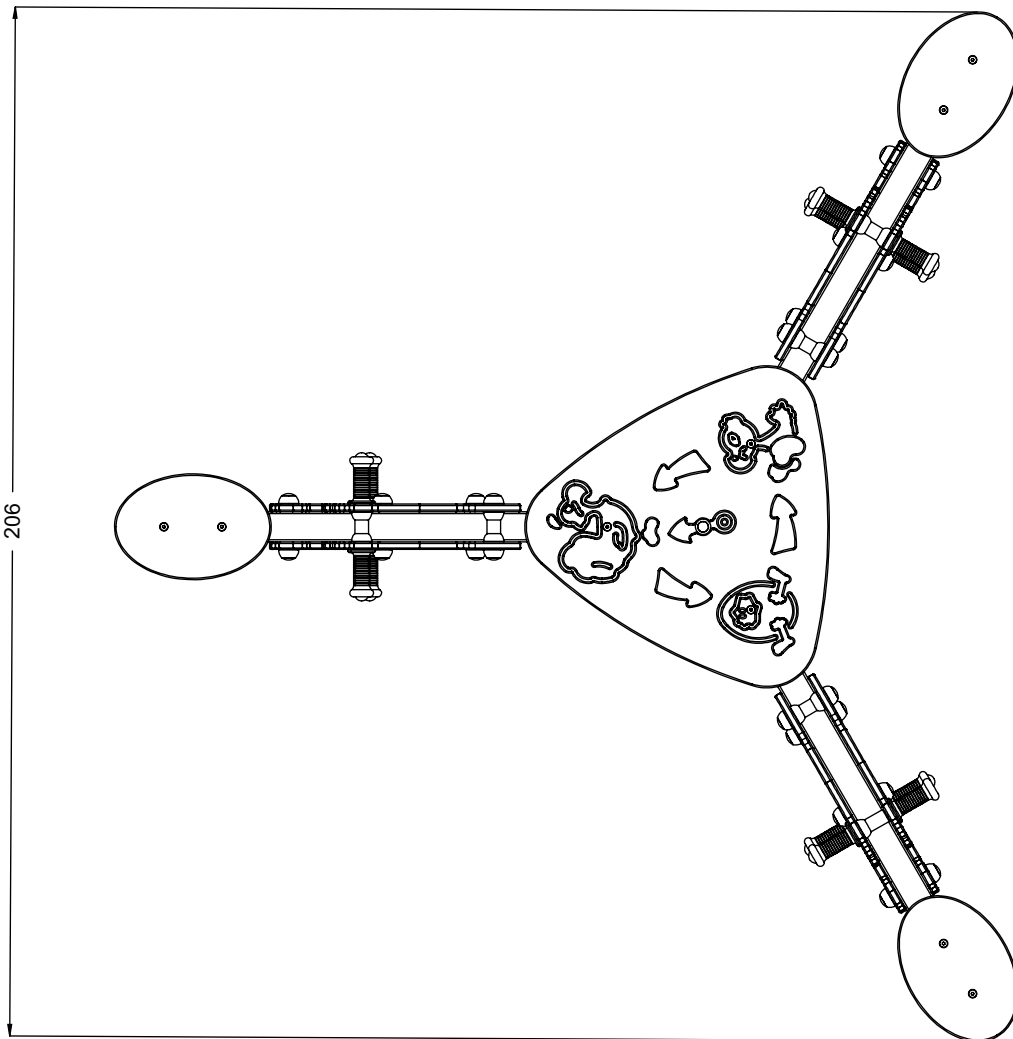

0660

v012
18.11.2021
B. K.
[cm]

vinci
play

[cm]

vinci
play

[cm]

vinci
play

K17

K3

[cm]

Icons representing assembly requirements: 2 people (x2), 1.5h, tools (wrench and screwdriver), 3 boxes (x3), K17 component, >0.05m², and 48h.

vinci play

K3

	K3
M12x110 x6	
NOT INCLUDED	

[cm]

vinci
play

SP39 x2

[cm]

vinci
play

SP2 x3

[cm]

vinci
play

SP2 x3

V001 x1

Part No:
000000-
00000

000000-00000

[cm]

vinci
play