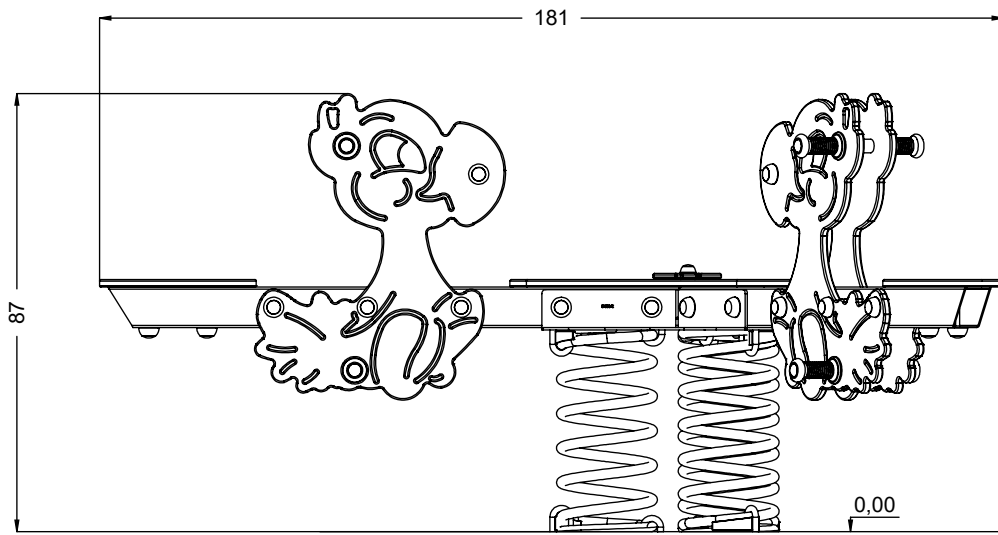

[cm]

vinci
play