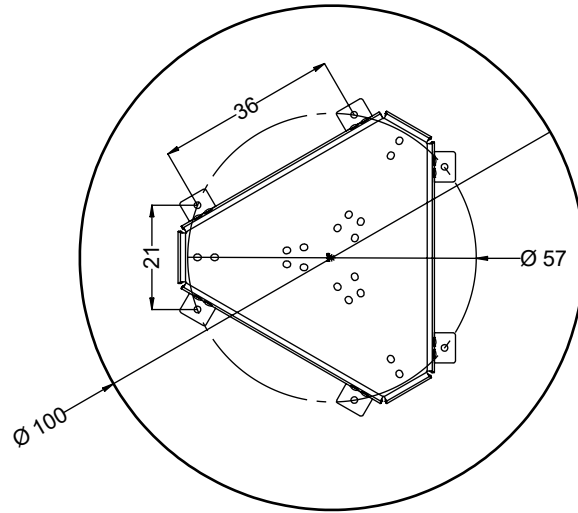

K3

[cm]

Icons representing assembly requirements: 2 people (x2), 1.5h, tools (wrench and screwdriver), 3 boxes (x3), K17 component, >0.05m², and 48h.

vinci play

K3

	K3
M12x110 x6	
NOT INCLUDED	

[cm]

vinci
play

Part No:
000000-
00000

000000-00000

[cm]

vinci
play