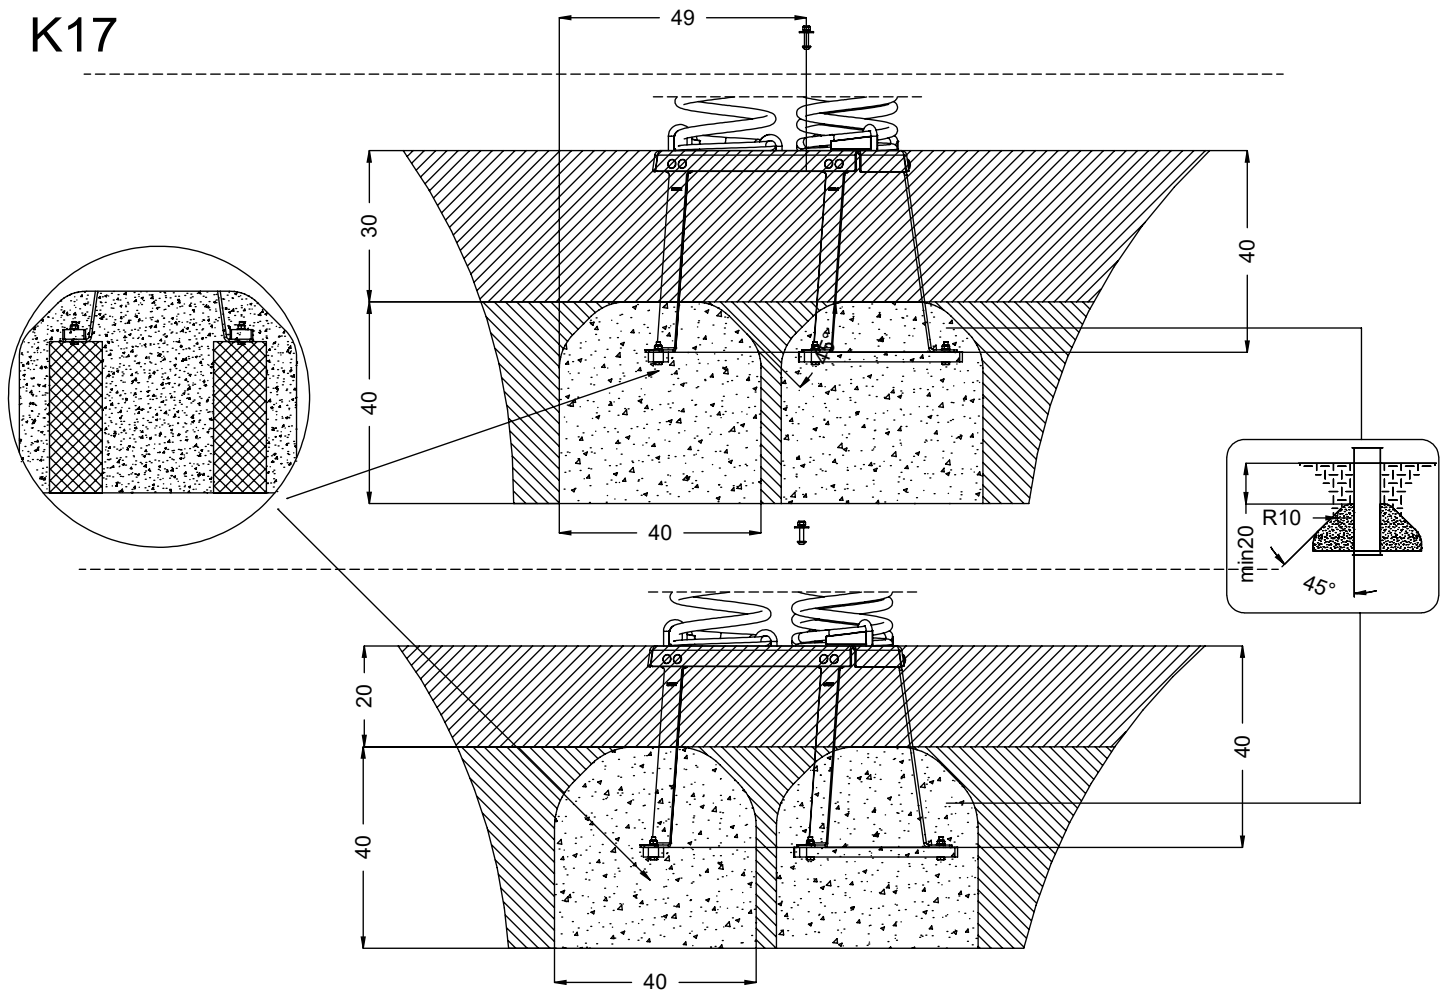

K3

[cm]

Icons representing assembly requirements: 2 people (x2), 1.5h, tools (wrench and screwdriver), 3 boxes (x3), K17 component, >0.05m², and 48h.

vinci play

K3

	K3
M12x110 x6	
NOT INCLUDED	

[cm]

vinci
play

Part No:
000000-
00000

000000-00000

[cm]

vinci
play