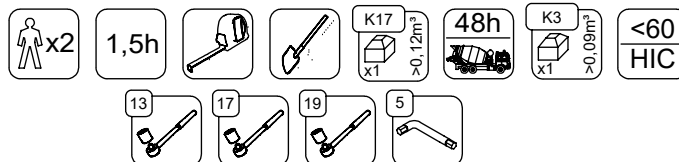

v012
18.11.2021
B. K.
[cm]