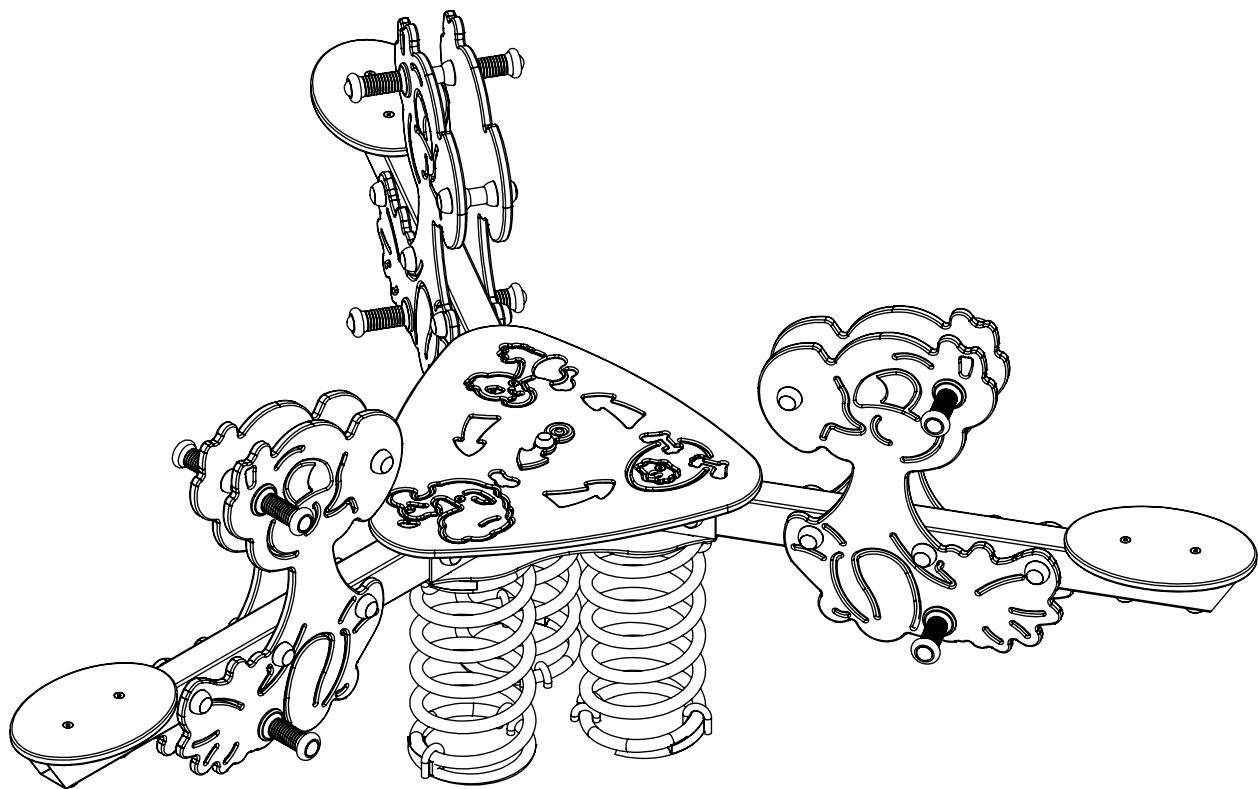

[cm]

vinci
play