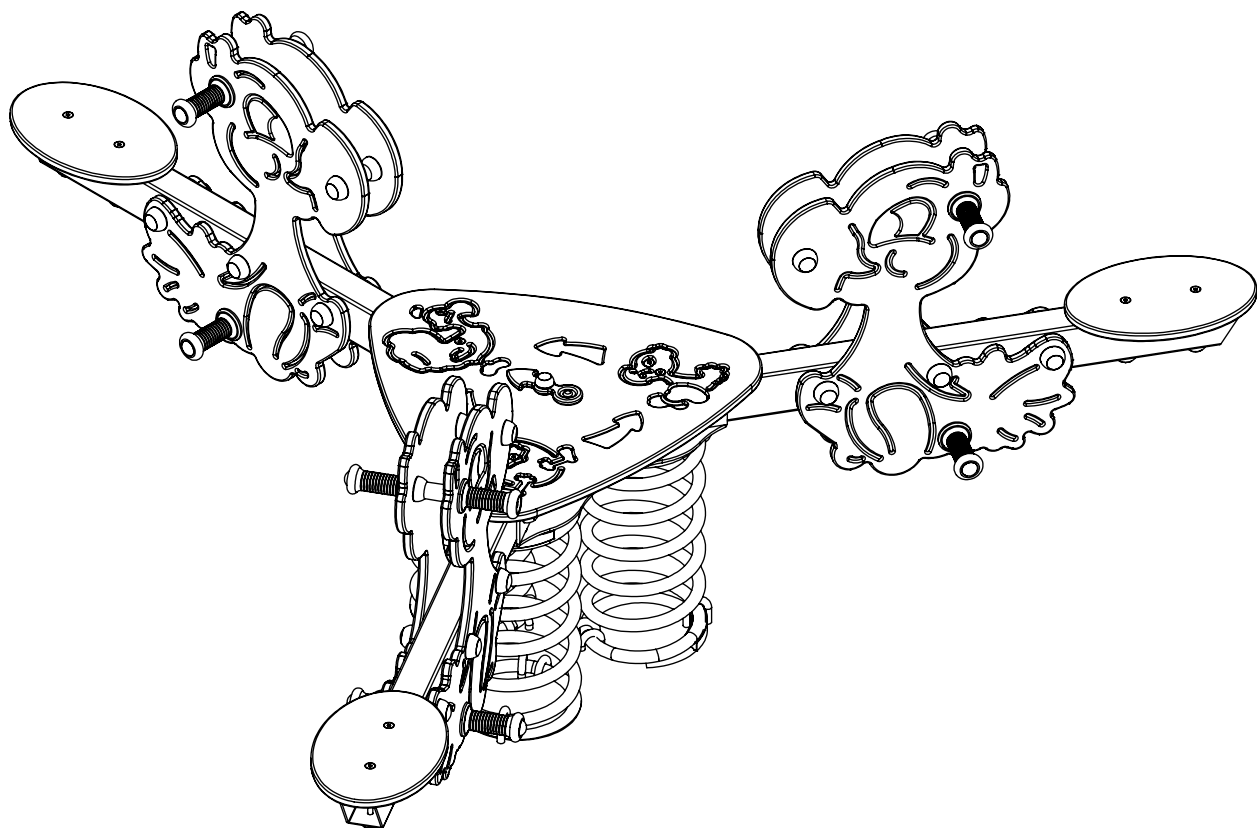

[cm]

vinci
play