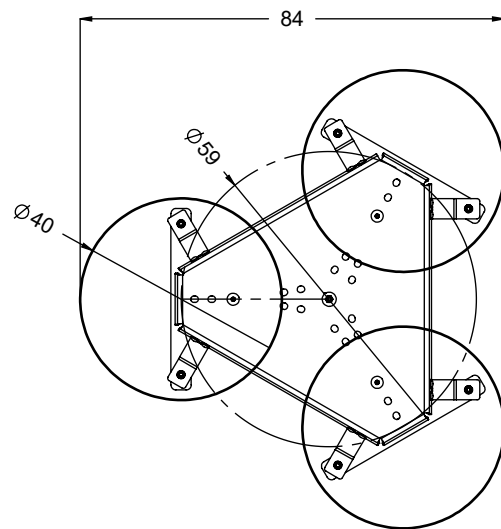

K3

[cm]

Icons representing assembly requirements: 2 people (x2), 1.5h, tools (wrench and screwdriver), 3 boxes (x3), K17 component, >0.05m², and 48h.

vinci play

K3

	K3
M12x110 x6	
NOT INCLUDED	

[cm]

vinci
play

SP39 x2

[cm]

vinci
play

SP2 x3

[cm]

vinci
play

SP2 x3

V001 x1

Part No:
000000-
00000

000000-00000

[cm]

vinci
play