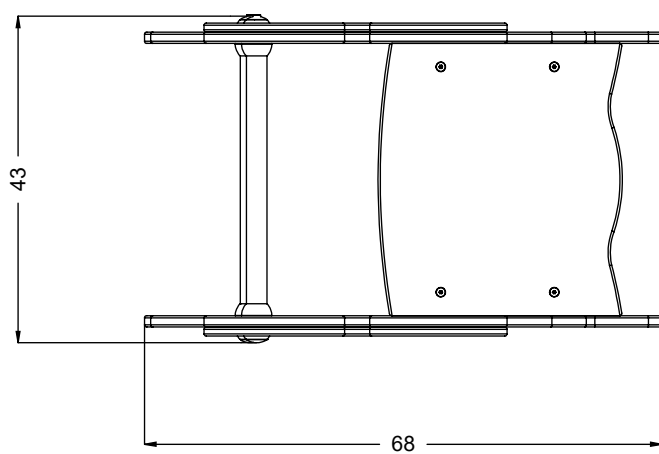

[cm]

vinci
play