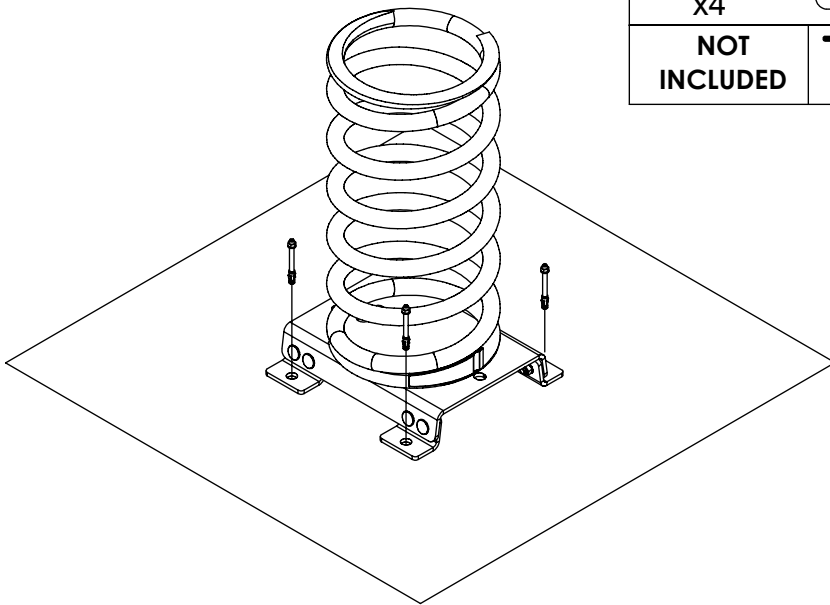

vinci  
play

K17

K3

	<b>K3</b>
<b>M10x120</b> x4	
<b>NOT INCLUDED</b>	

<b>M10</b> <b>DIN 9021</b>
<b>NOT INCLUDED</b> 

[cm]

1,5h

vinci  
play