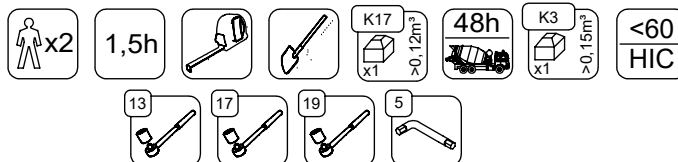

0608-2

v010
30.09.2021
B. K.
[cm]

vinci
play