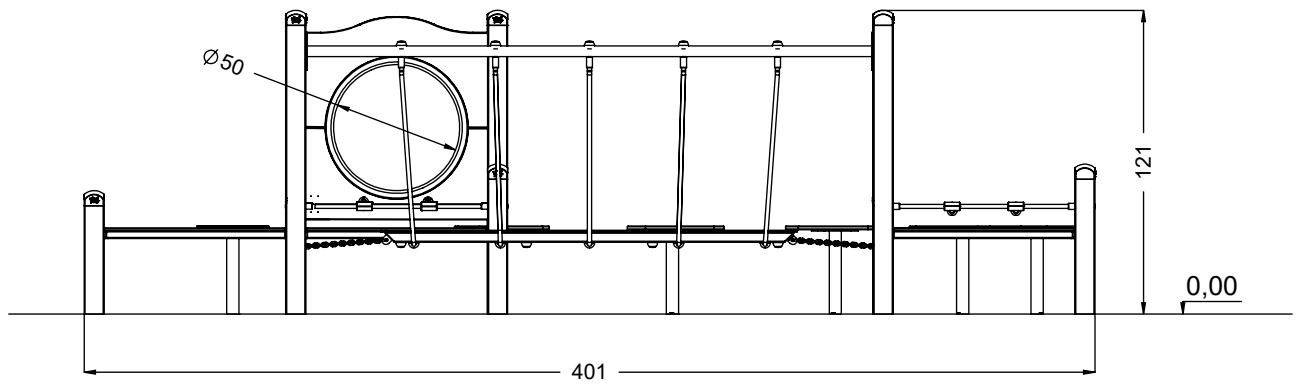

[cm]

vinci
play