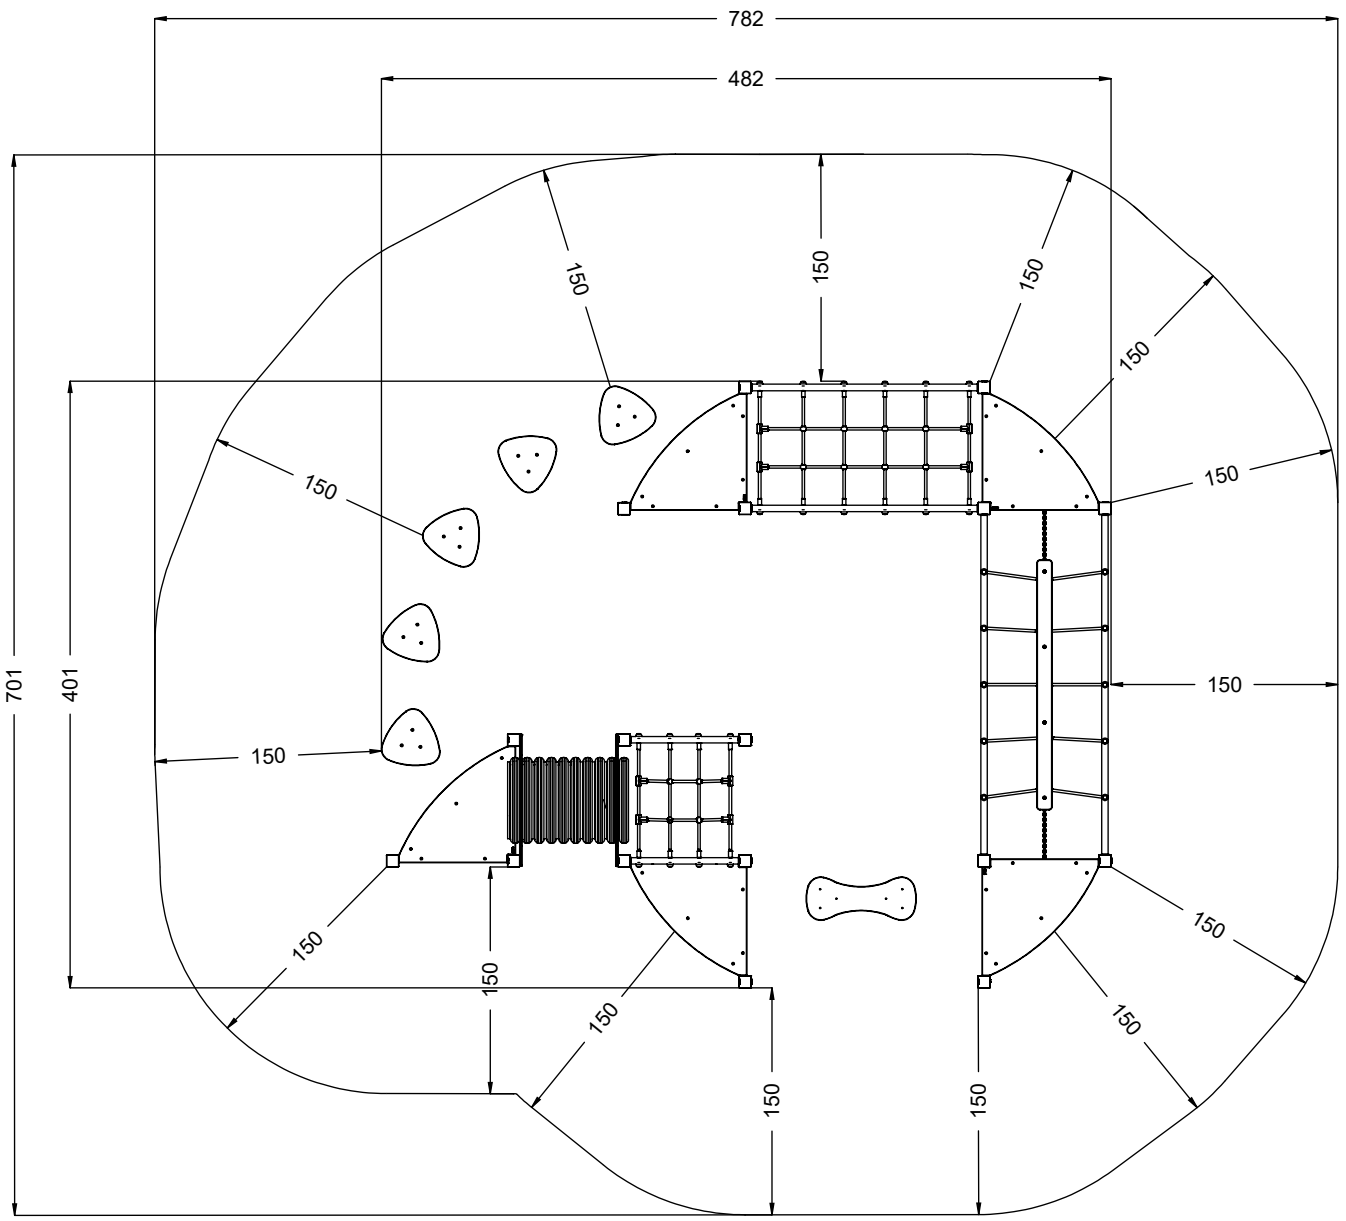

[cm]

vinci
play