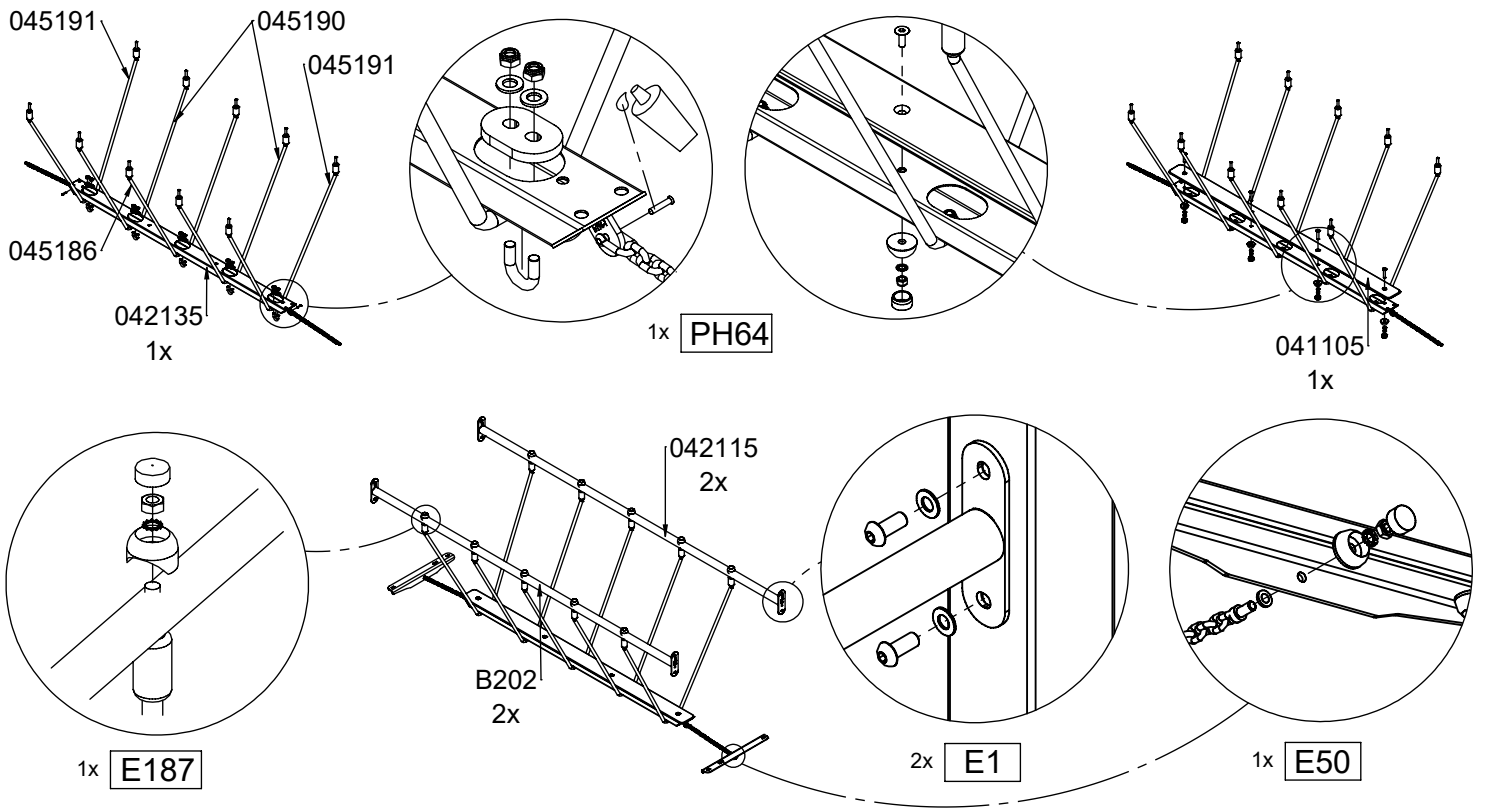

vinci
play

89x M10x120 (K2)
89x M10x120 (K3)

Ø10

NOT INCLUDED

E37

[cm]

x2
 12h

 48h
 x24 >0.06m³
 x24 >0.02m³

PLYWOOD HPL
 1x PS1 PH1
 PLYWOOD HPL
 1x PS2 PH2

PLYWOOD HPL
 1x PS31 PH31

[cm]

vinci
 play

[cm]

vinci
play

[cm]

vinci
play