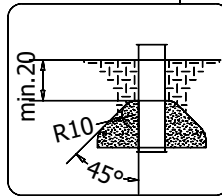

vinci
play

89x M10x120 (K2)
89x M10x120 (K3)

Ø10

NOT INCLUDED

E37

[cm]

x2
 12h

 48h
 x24 >0.06m³
 x24 >0.02m³