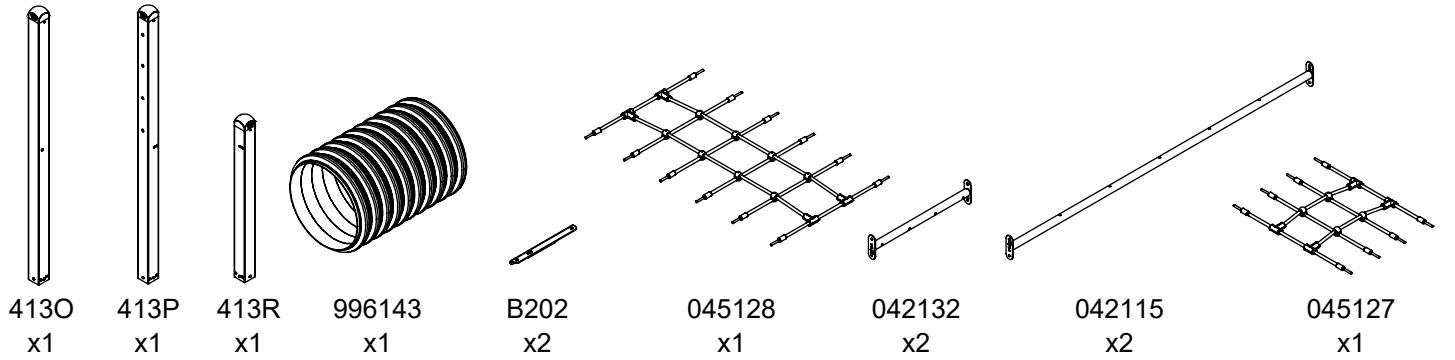

ST/INOX		PLYWOOD / HDPE		HPL	
6x	E1	1x	PS31	1x	PH31
	E37 (K2, K3)	2x	PS1	2x	PH1
1x	E187	3x	PS2	3x	PH2
1x	E31	5	PS5	5	PH5
1x	E32	7x	PS50	7x	PH50
1x	E50	1x	PH64	1x	PH64
2x	E14			2x	E130
5x	E42				
1x	V001