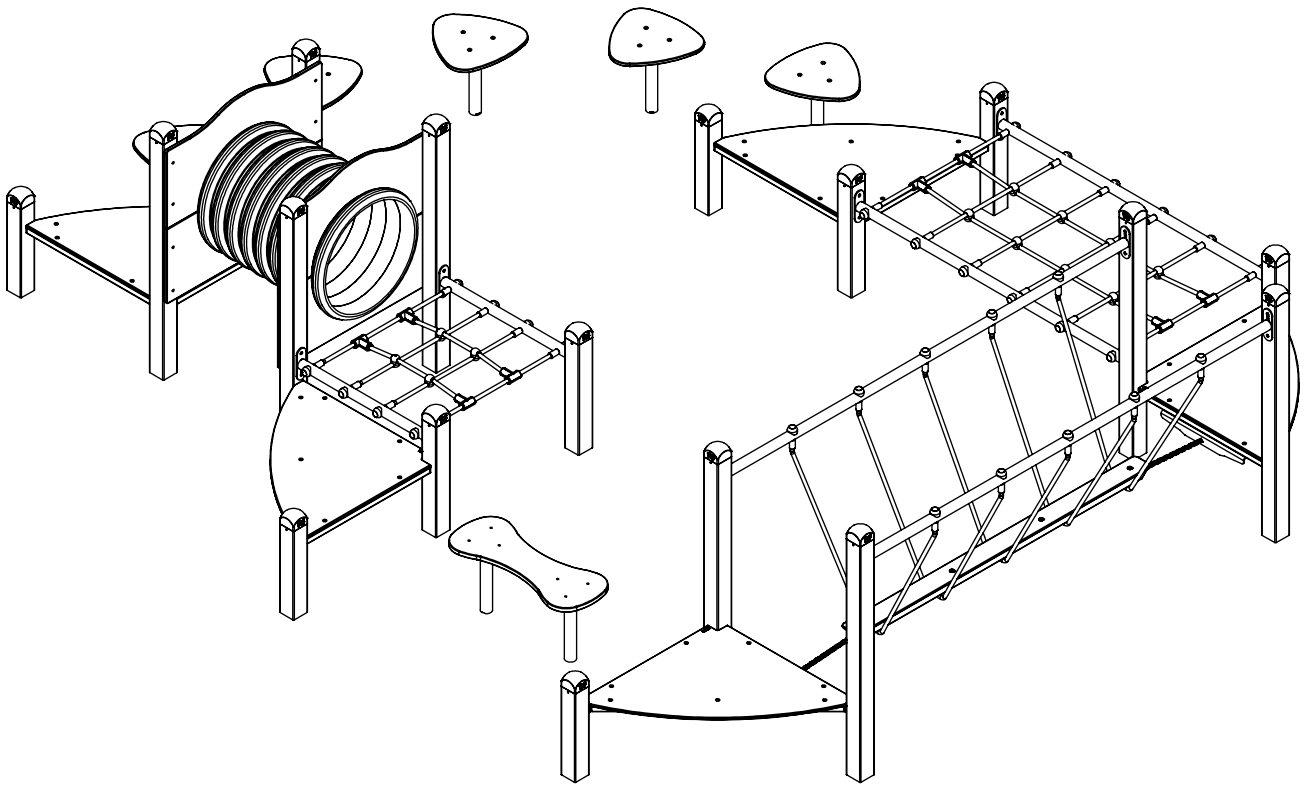

0413-1

v016
25.11.2021
W.G.
[cm]

vinci
play

[cm]

vinci
play

[cm]

vinci
play

[cm]

vinci
play

89x M10x120 (K2)
89x M10x120 (K3)

Ø10

NOT INCLUDED

E37

[cm]

x2
 12h

 48h
 x24 >0.06m³
 x24 >0.02m³

vinci play

ST/INOX		PLYWOOD / HDPE		HPL	
6x	E1	1x	PS31	1x	PH31
	E37 (K2, K3)	2x	PS1	2x	PH1
1x	E187	3x	PS2	3x	PH2
1x	E31	5	PS5	5	PH5
1x	E32	7x	PS50	7x	PH50
1x	E50	1x	PH64	1x	PH64
2x	E14			2x	E130
5x	E42				
1x	V001				