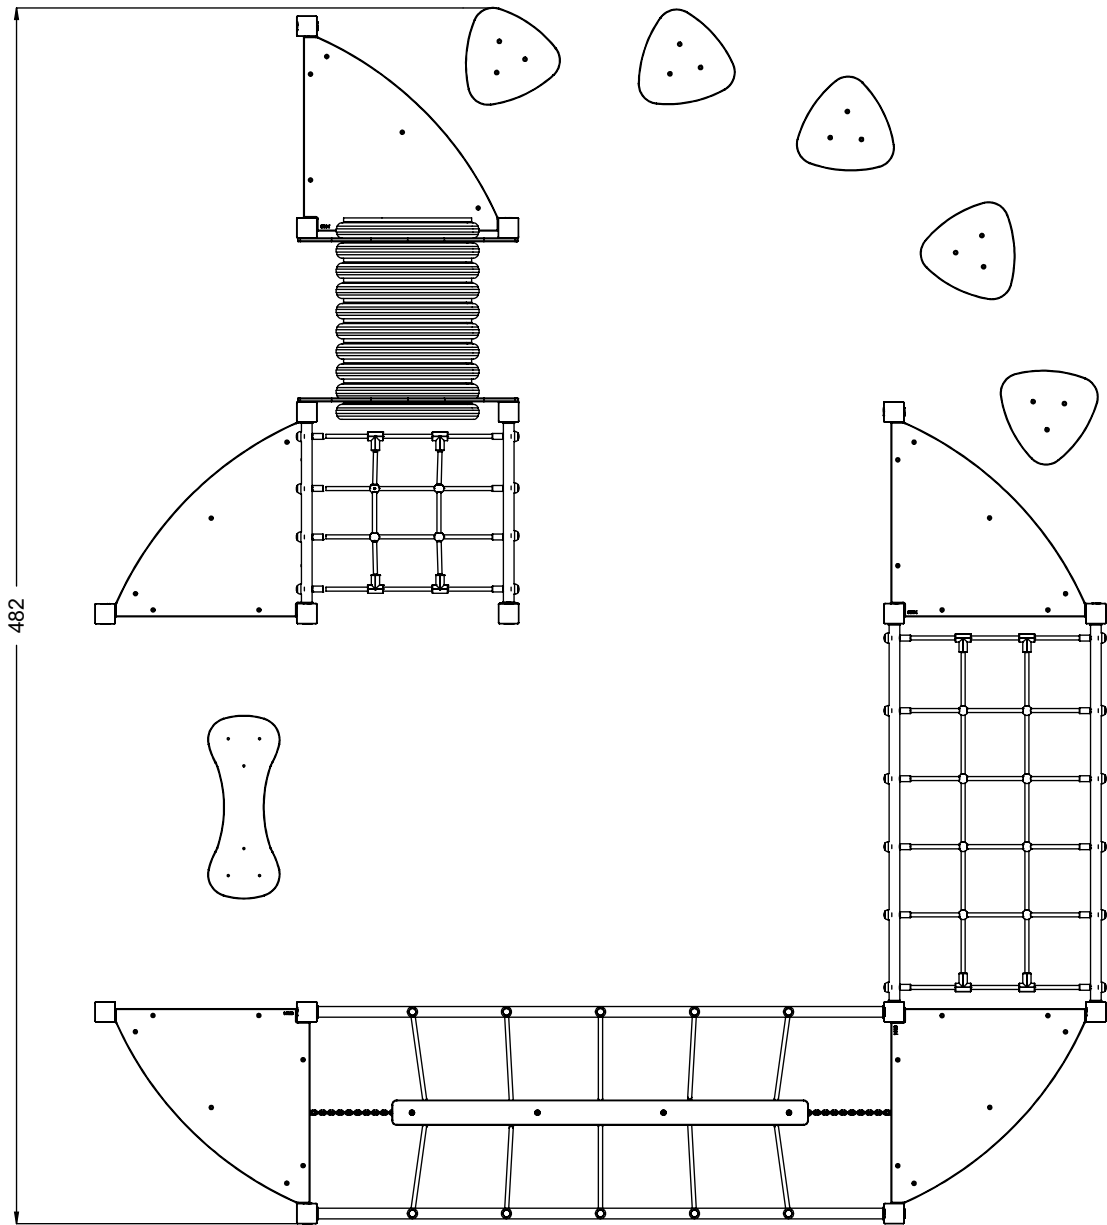

[cm]

vinci
play