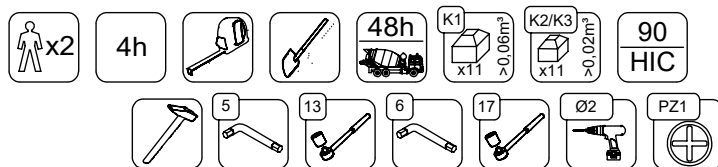

v014
13.01.2022
D. P.
[cm]