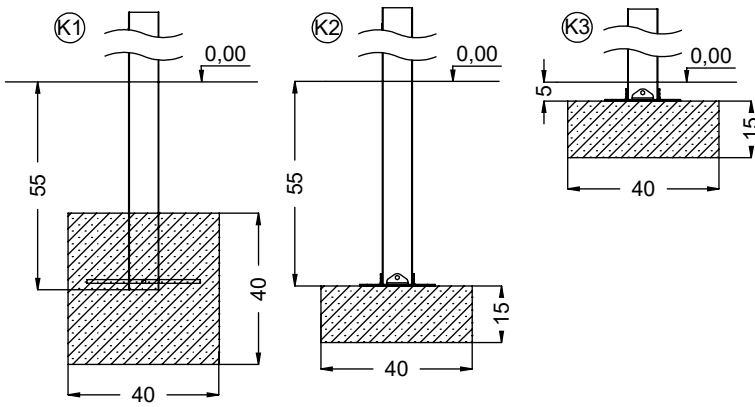

vinci
play

E37

16x M10x120 (K2)	8x M8x120 (K2)
18x M10x120 (K3)	6x M8x120 (K3)
NOT INCLUDED	NOT INCLUDED

[cm]

	4h			48h		
--	----	--	--	-----	--	--

vinci play

212A x1
212B x1
212C x1
212D x1

025106 x1