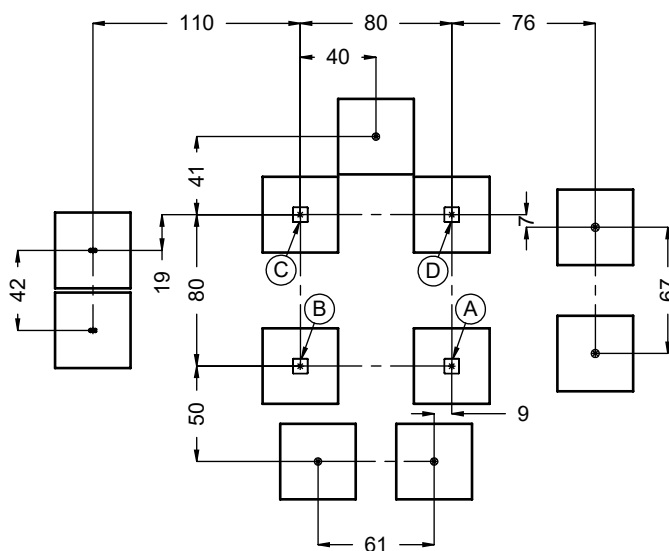

vinci
play

E37

16x M10x120 (K2)	8x M8x120 (K2)
18x M10x120 (K3)	6x M8x120 (K3)
NOT INCLUDED	NOT INCLUDED

[cm]

	4h			48h		
--	----	--	--	-----	--	--

vinci play

212A x1
212B x1
212C x1
212D x1

025106 x1