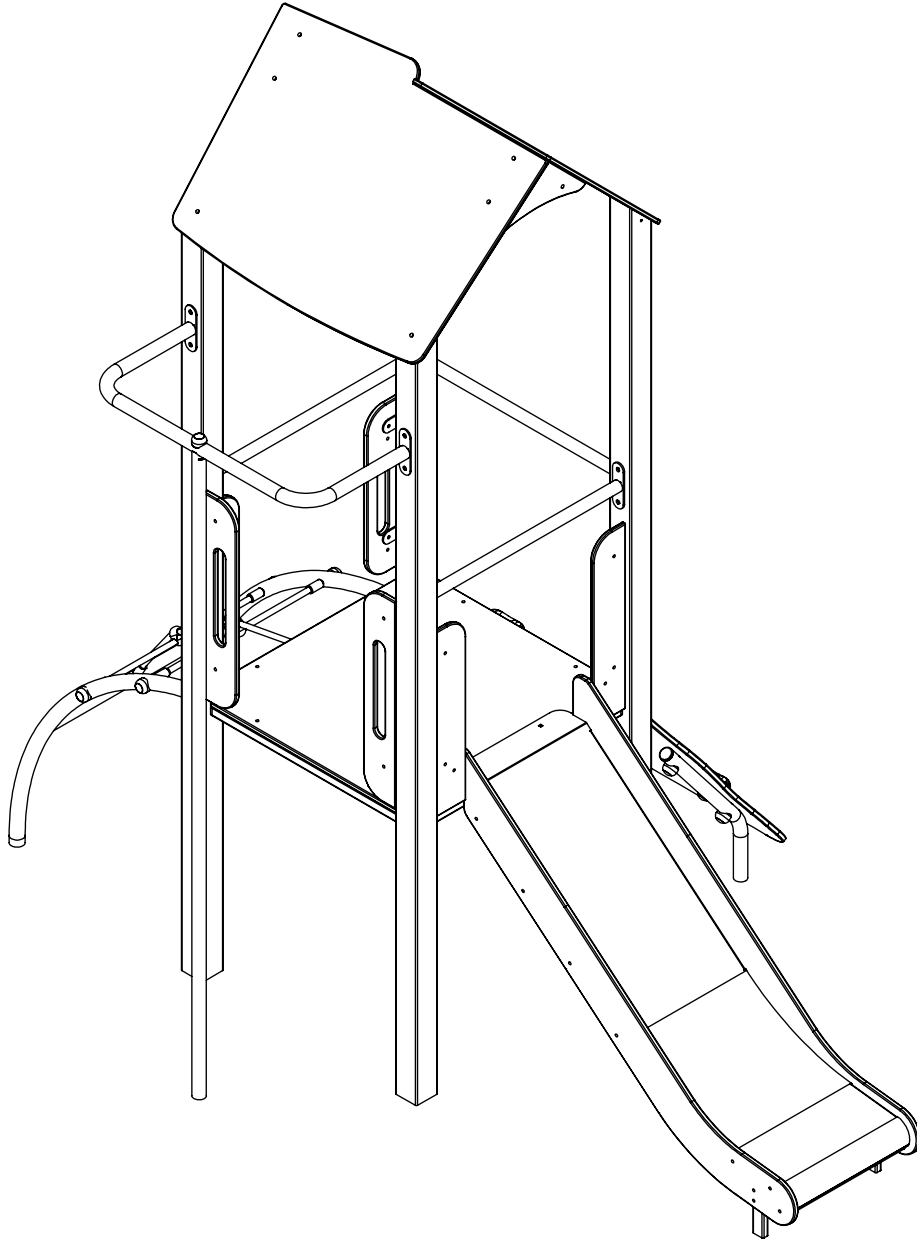

0212

v014
13.01.2022
D. P.
[cm]

vinci
play