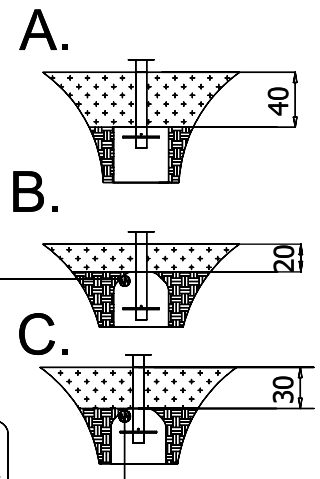

vinci
play

E37

16x M10x120 (K2)	8x M8x120 (K2)
18x M10x120 (K3)	6x M8x120 (K3)
NOT INCLUDED	NOT INCLUDED

[cm]

	4h			48h		
--	----	--	--	-----	--	--

vinci play

212A x1
212B x1
212C x1
212D x1

025106 x1