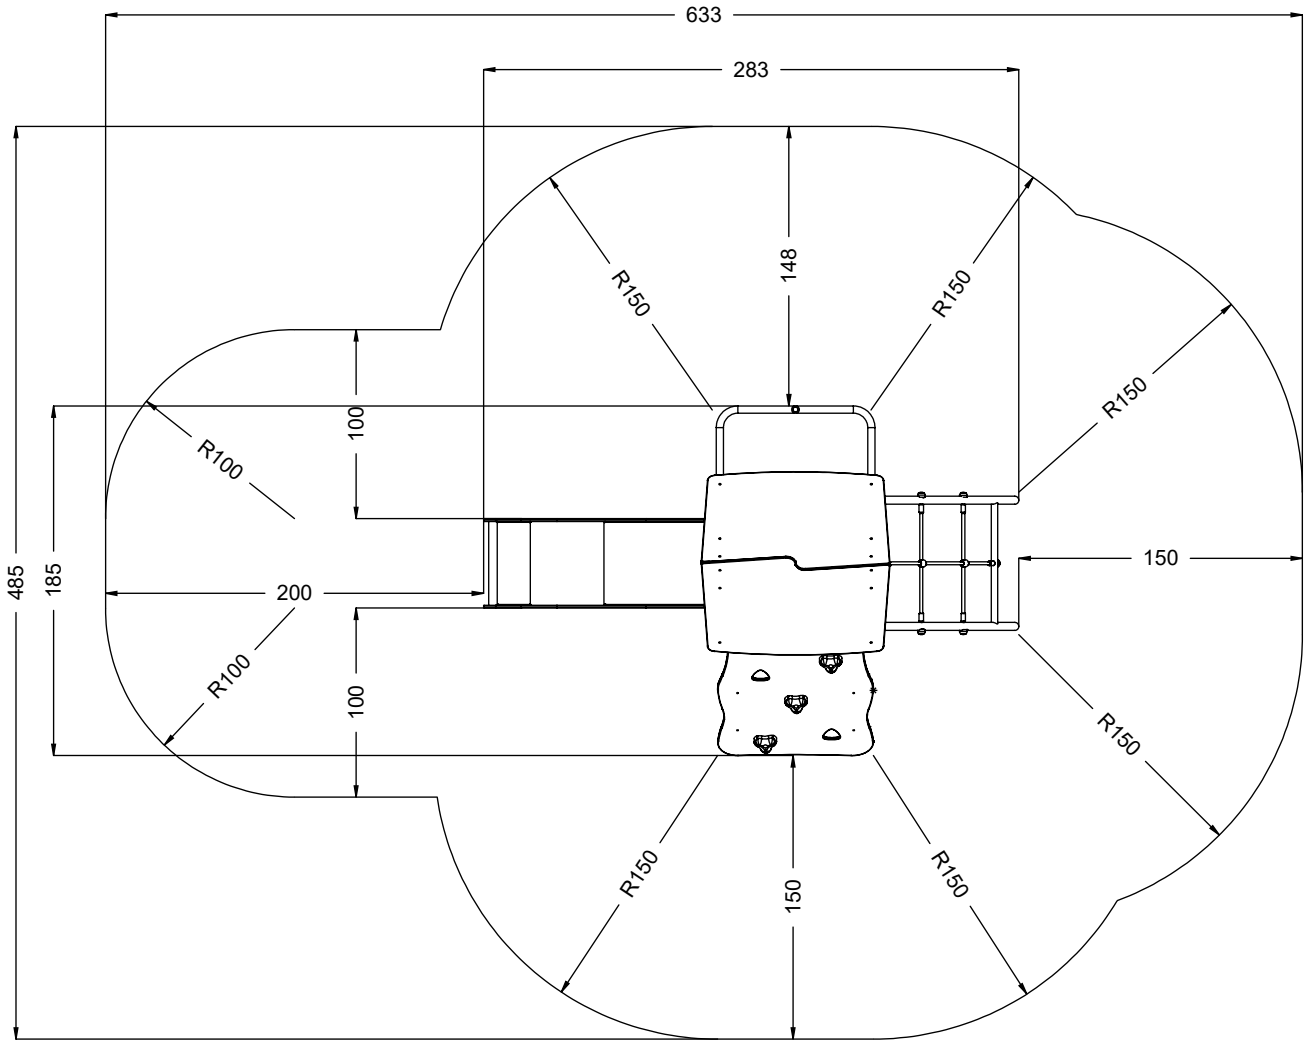

[cm]

vinci
play