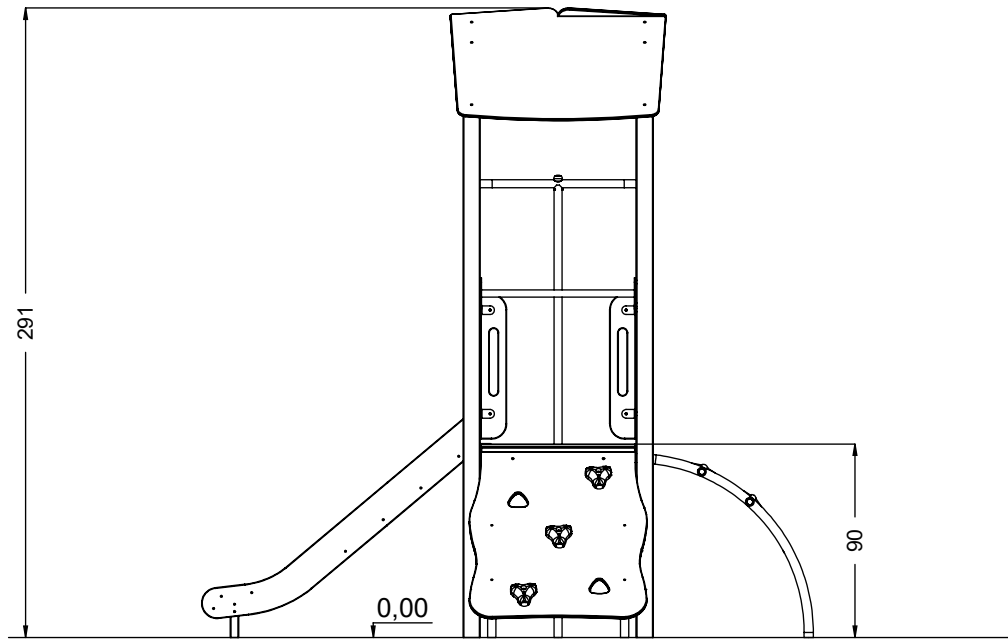

[cm]

vinci
play