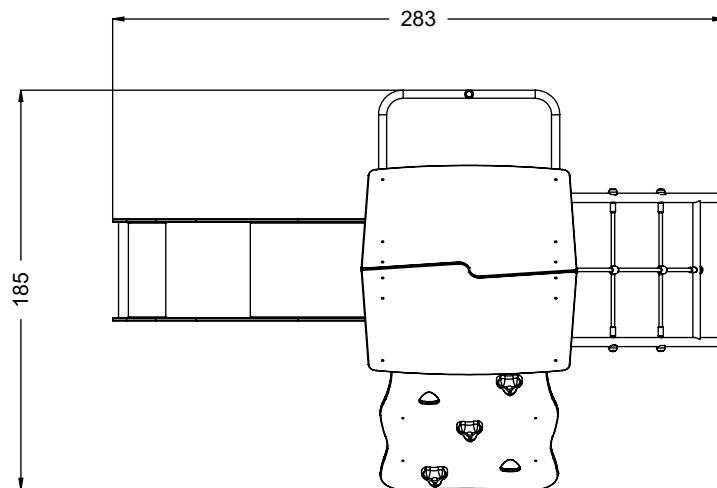

[cm]

vinci
play