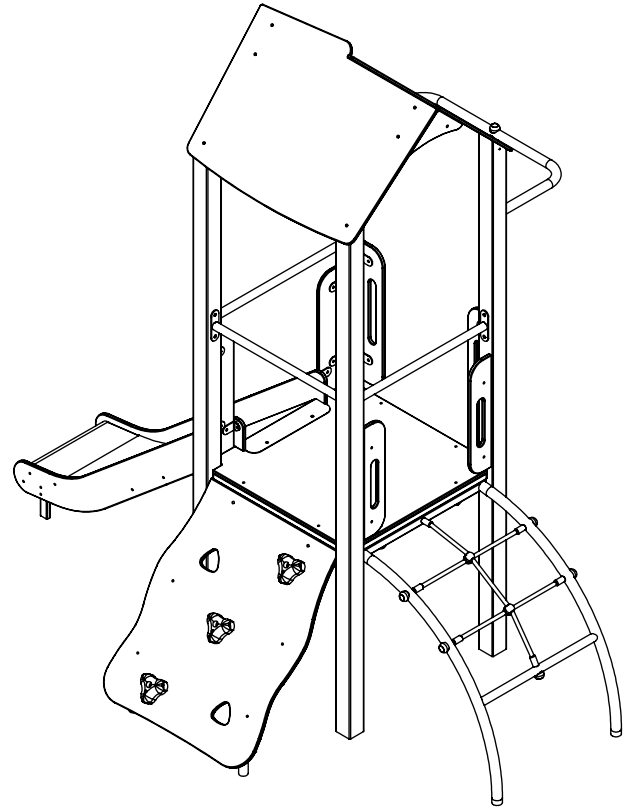

[cm]

vinci
play