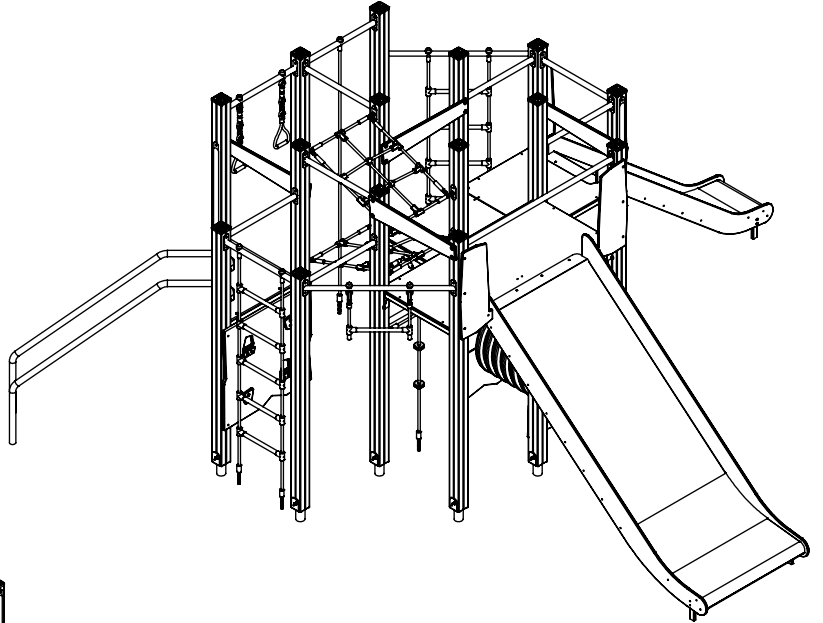

[cm]

vinci
play