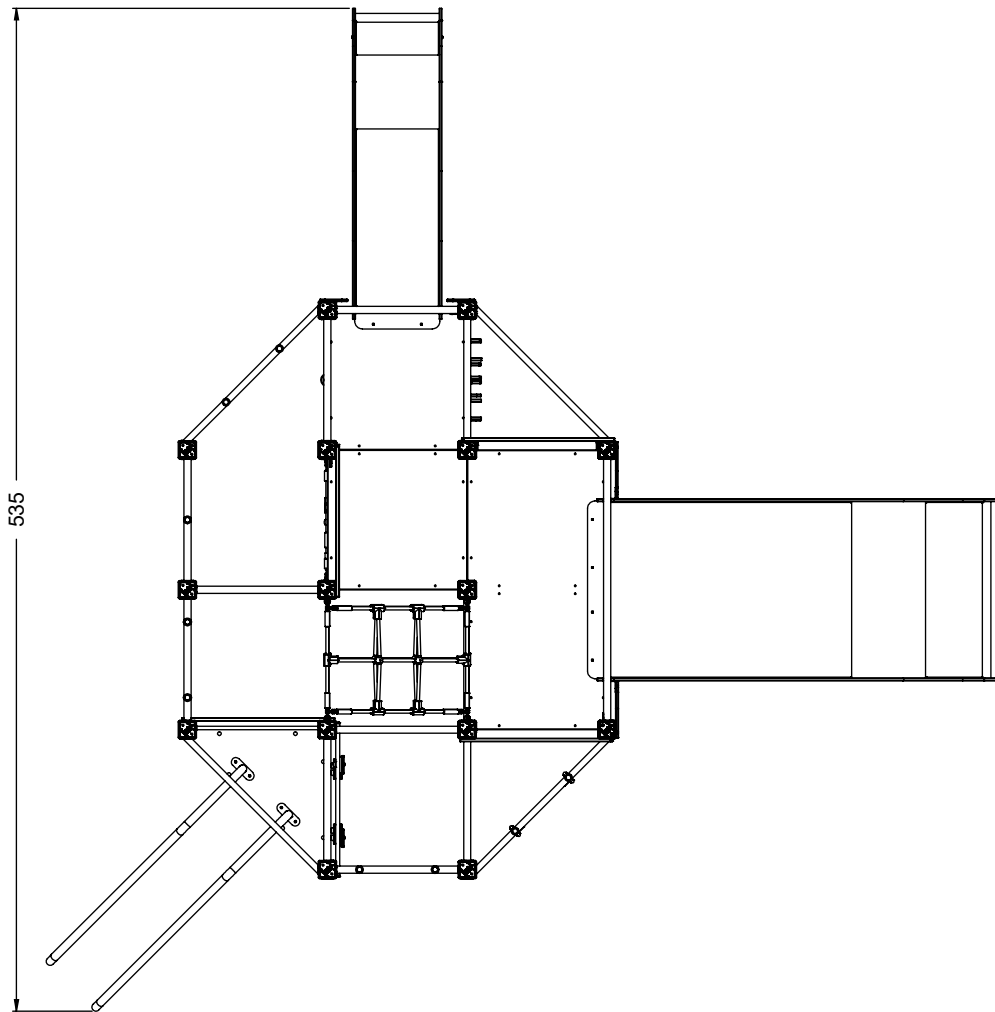

[cm]

vinci
play