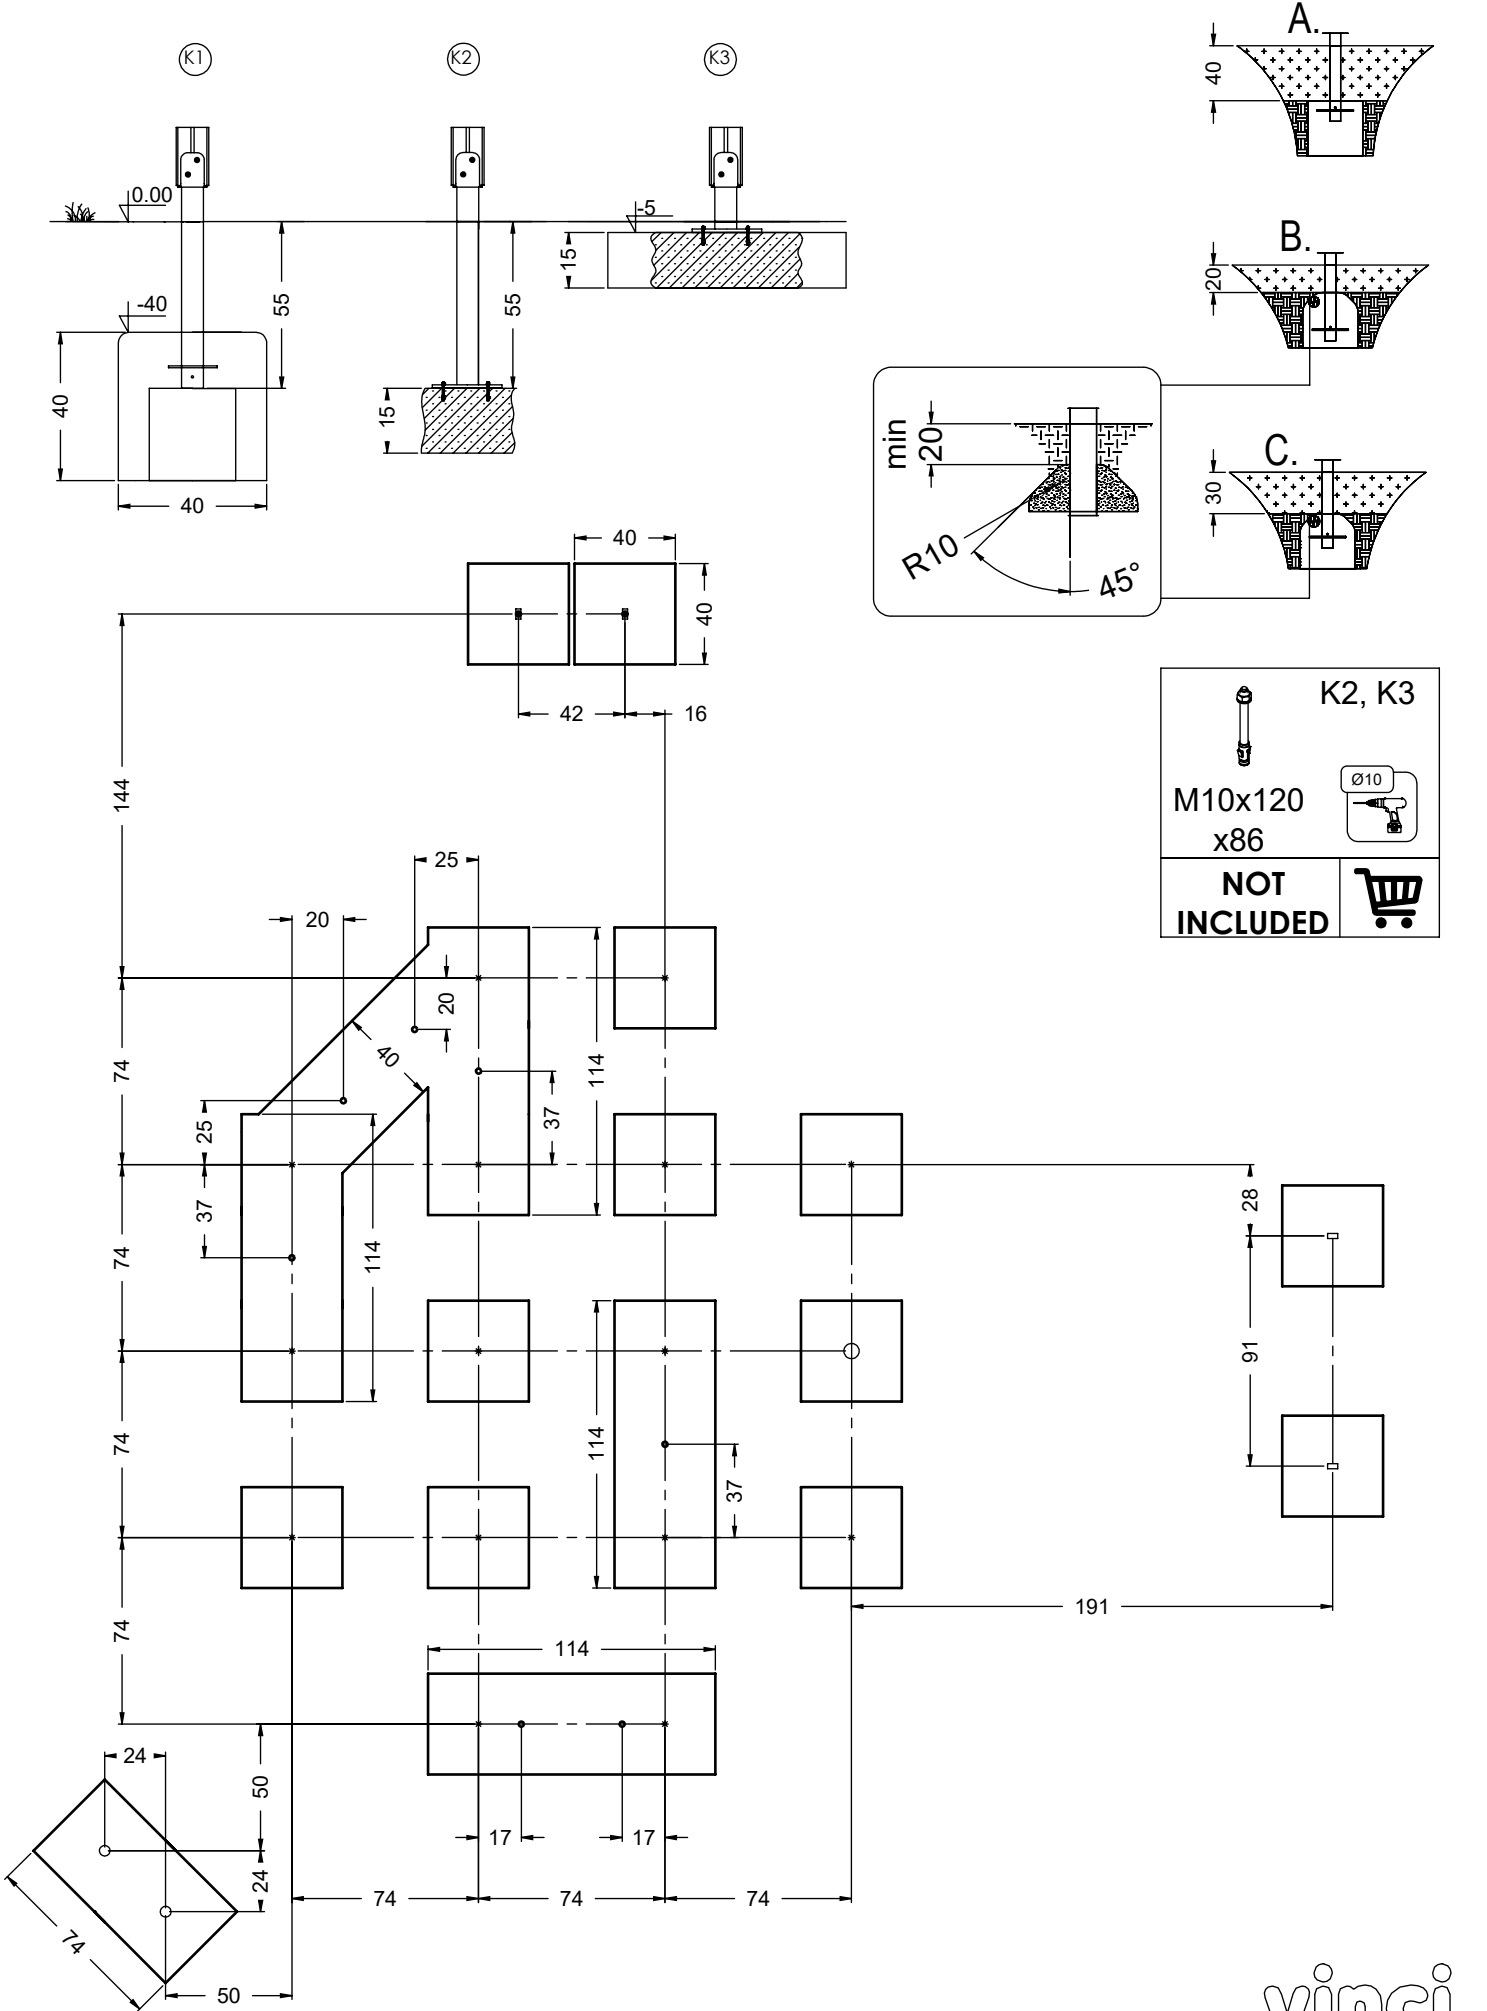

vinci
play

K2, K3

M10x120
x86

Ø10

NOT INCLUDED

[cm]

x2
 12h

 x29 0.06 m³
 48h
 x29 >0.02m³