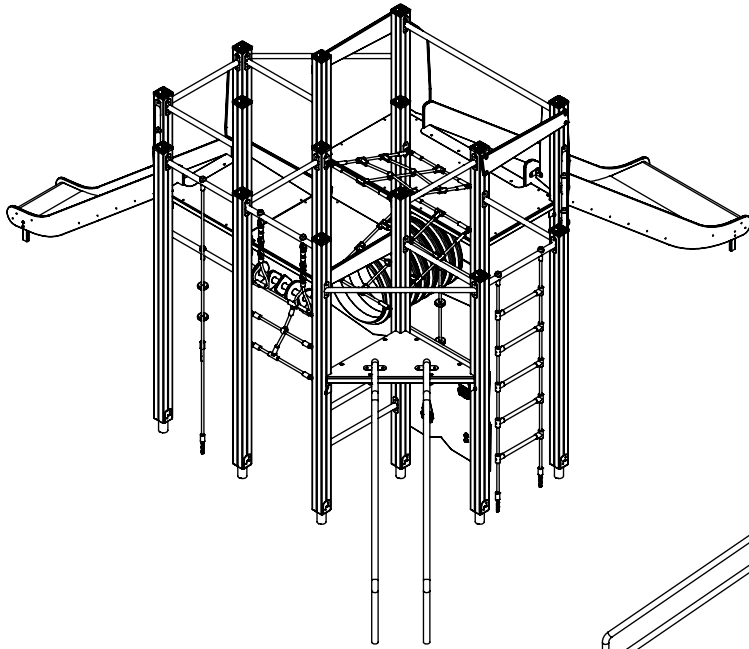

[cm]

vinci
play