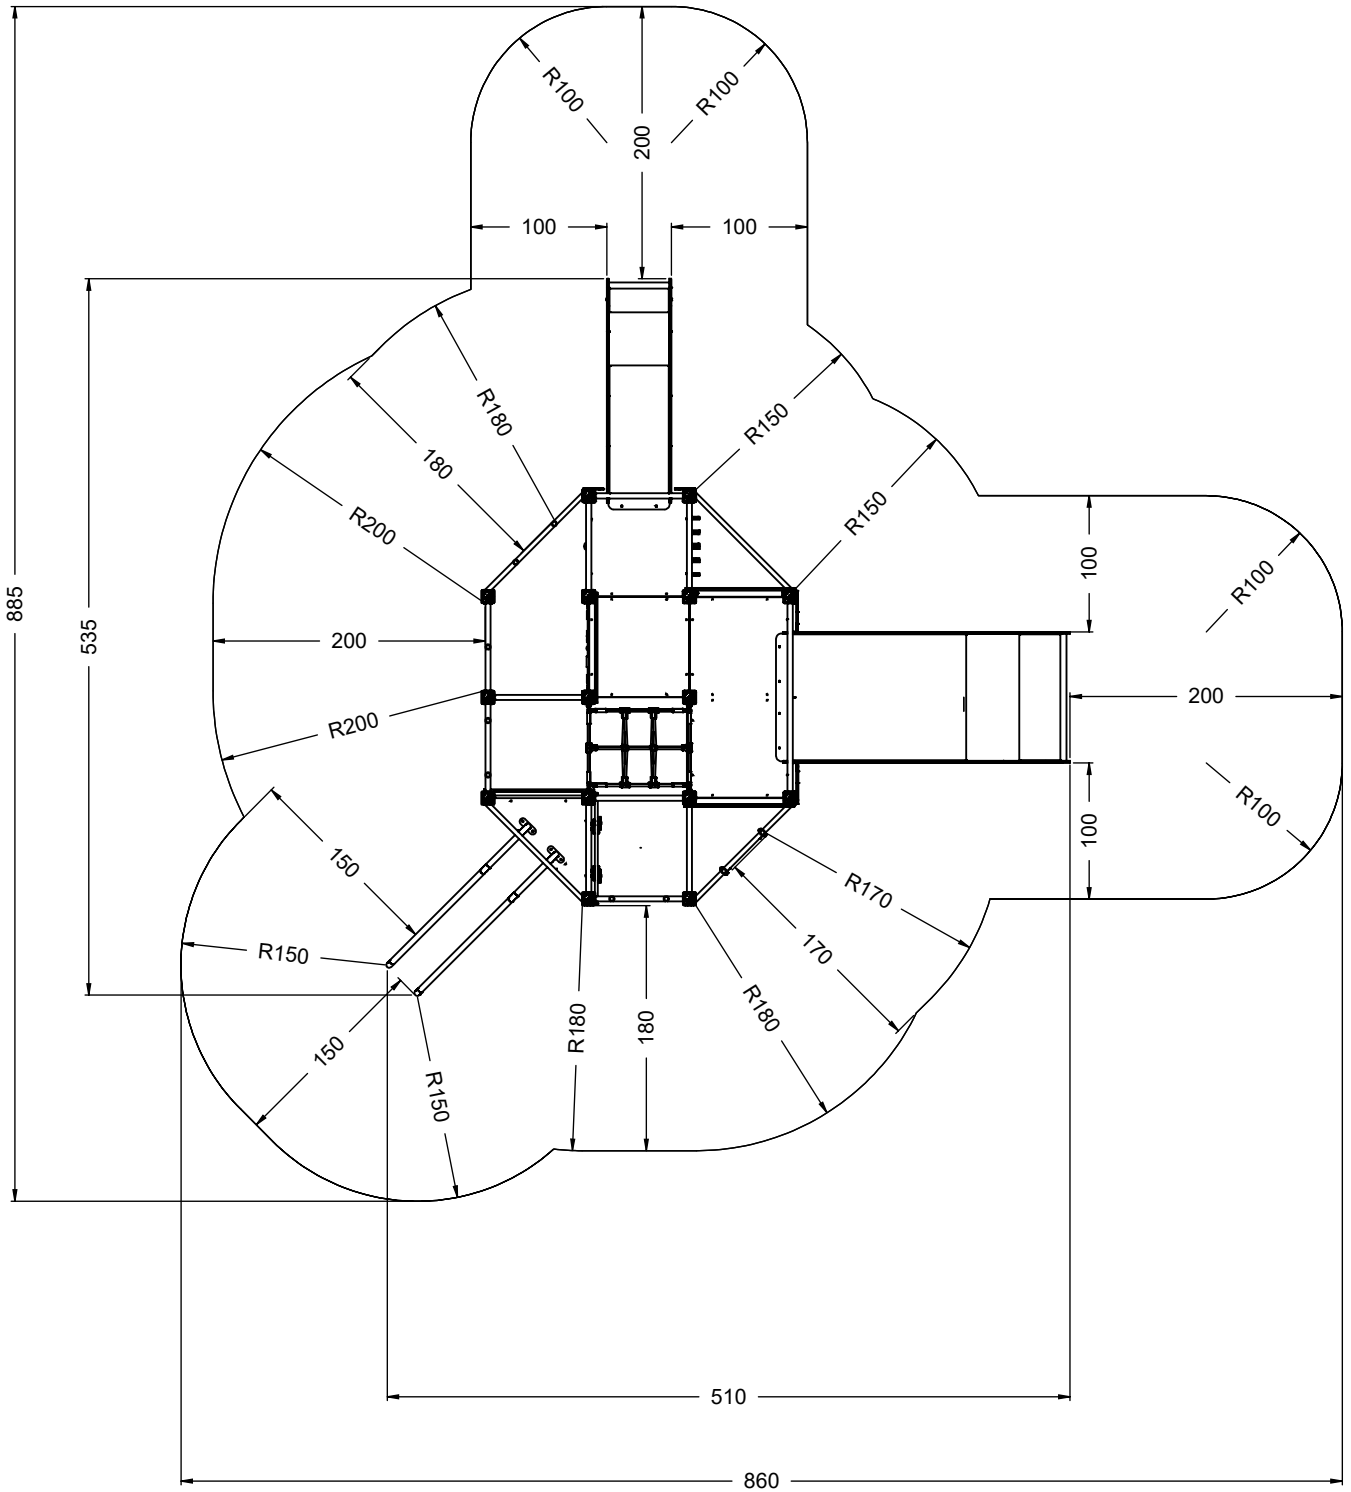

[cm]

vinci
play