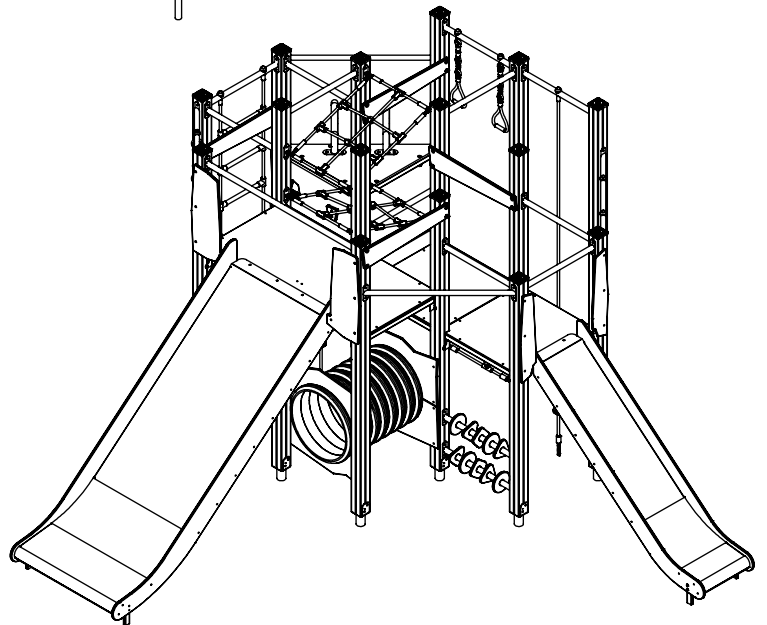

[cm]

vinci
play