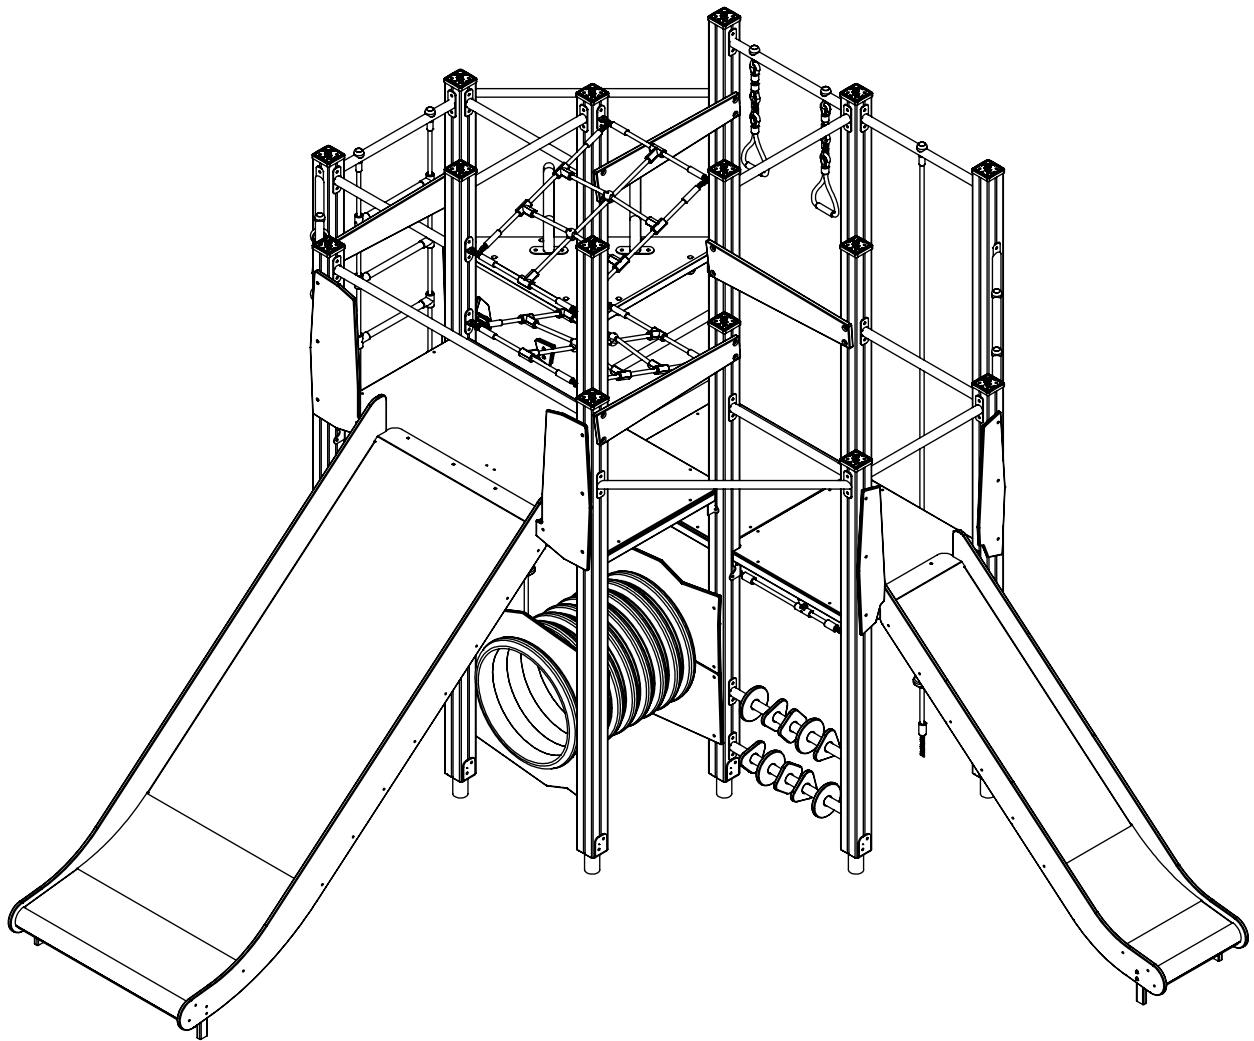

WD1450

v013
29.01.2022
A. D.
[cm]

vinci
play