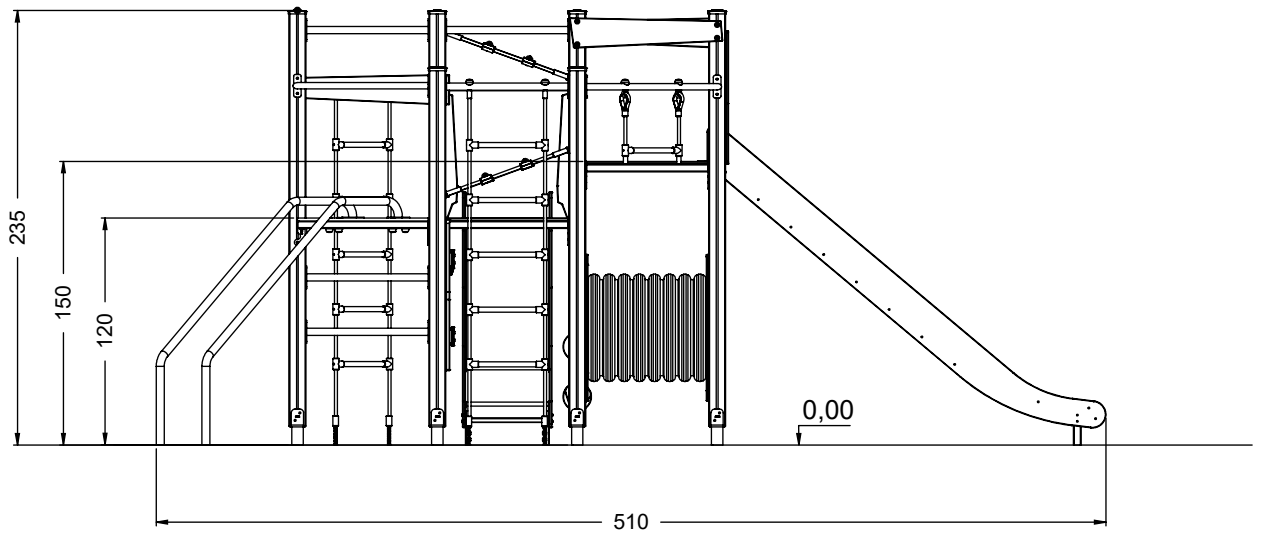

[cm]

vinci
play