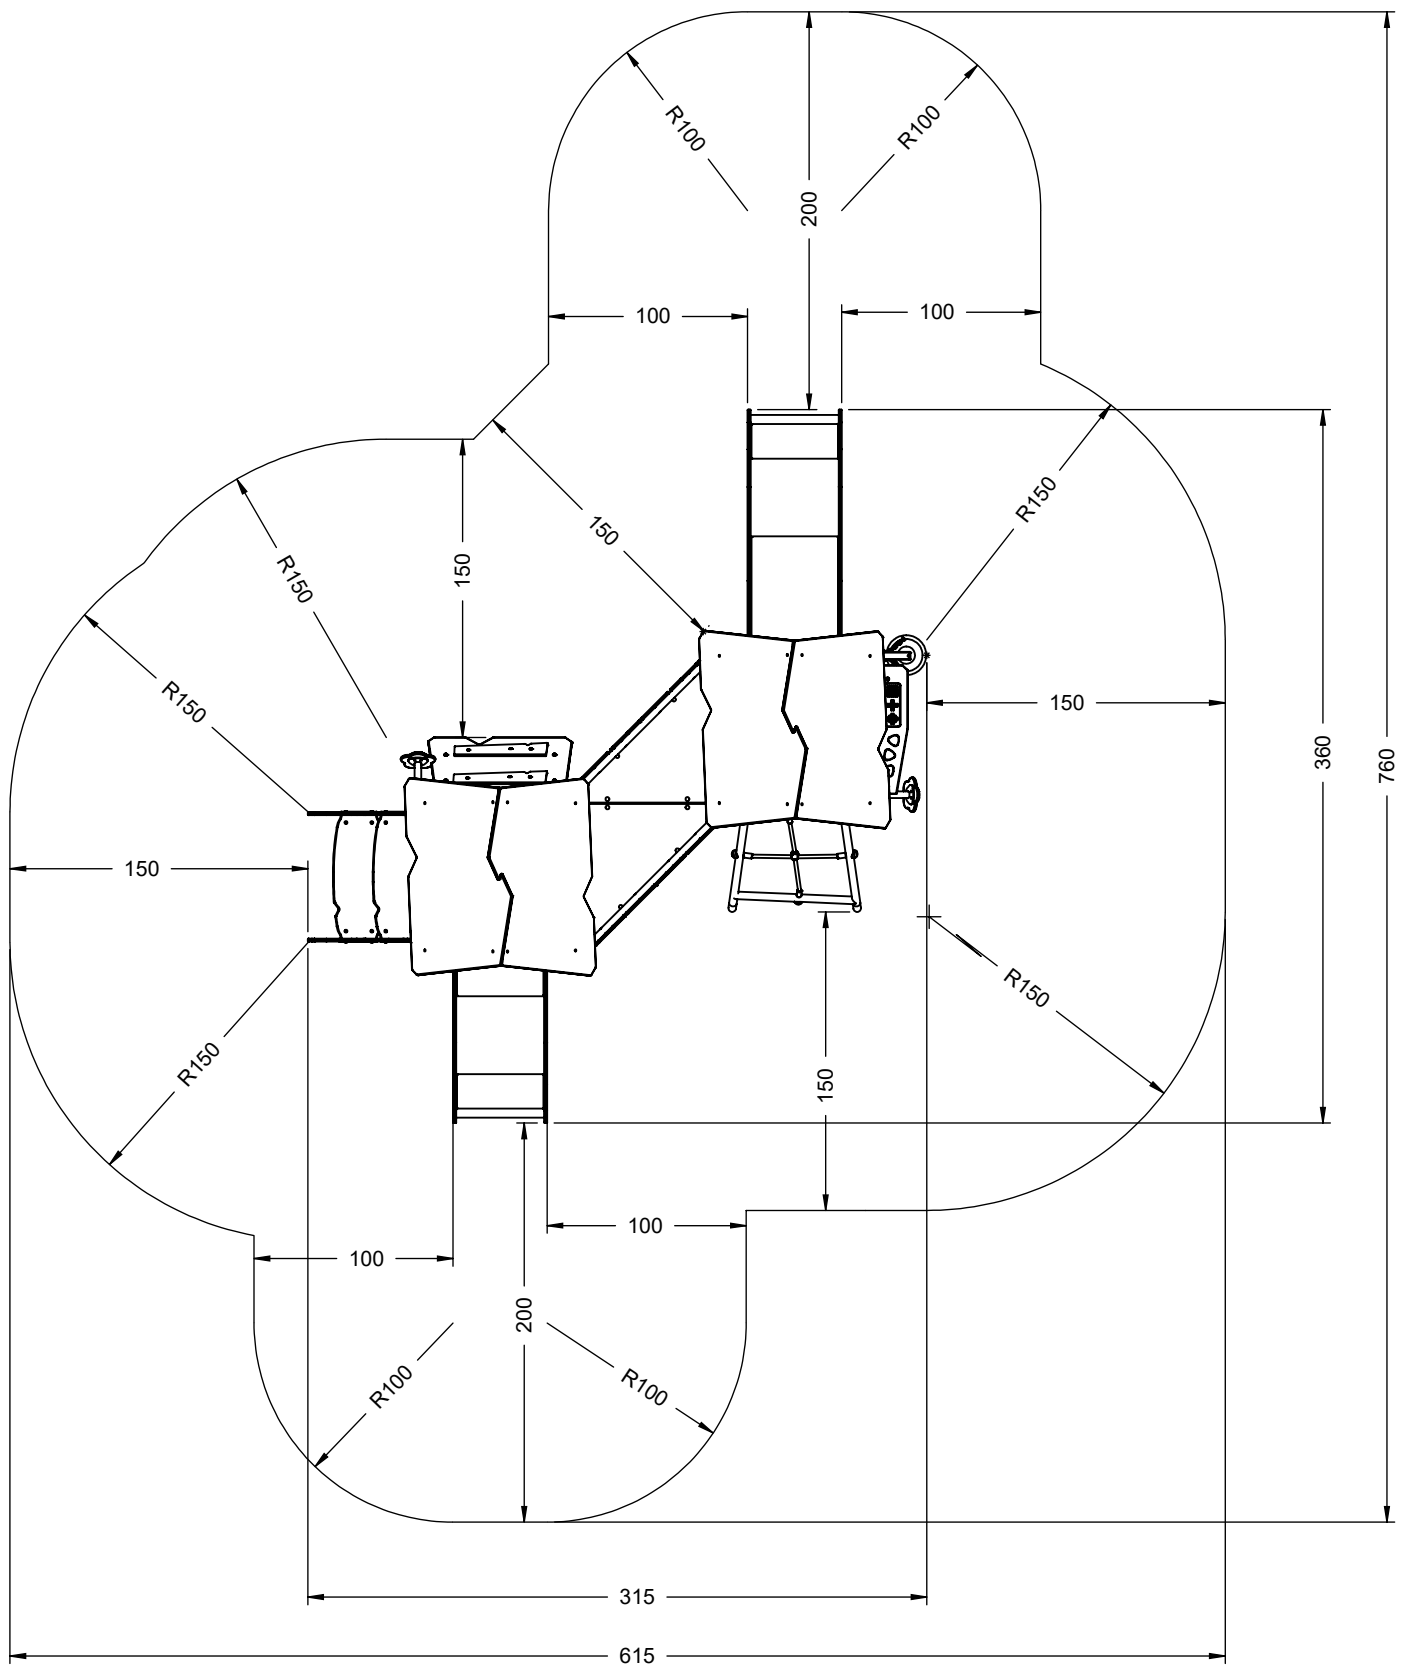

WD1436

v017
19.02.2022
A. D.
[cm]

vinci
play

[cm]

vinci
play

[cm]

vinci
play

		PLYWOOD / HDPE		HPL	
136x	8x50 sxi	2x	WD28(s1)	2x	WD29(s1)
2x	6x50 sxs	2x	WD113(s6)	2x	WD114(s6)
2x	E34(K1,K3)	2x	WD33	2x	WD34
2x	E35(K2)	2x	WD63	2x	WD64
1x	E88(K2,K3)	2x	WD72	2x	WD73
2x	WD2	2x	WD74	2x	WD75
1x	WD14-4	1x	WD94	1x	WD95
2x	Z18	1x	WD132	1x	WD132
1x	V001	1x	WD134	1x	WD135
		2x	WD182	2x	WD181

[cm]

vinci
play

[cm]

vinci
play

[cm]

vinci play

WD2

8x50 sxi

[cm]

vinci
play

PLYWOOD HPL
WD33 ○ WD34

8x50 sxi

PLYWOOD HPL
WD25 ○ WD26

8x50 sxi

[cm]

vinci
play

PLYWOOD HPL
WD28 (S1) **WD29**
 PLYWOOD HPL
WD113 (S6) **WD114**

[cm]

vinci
play

[cm]

vinci
play

V001

Part No:
000000-
00000

000000-00000