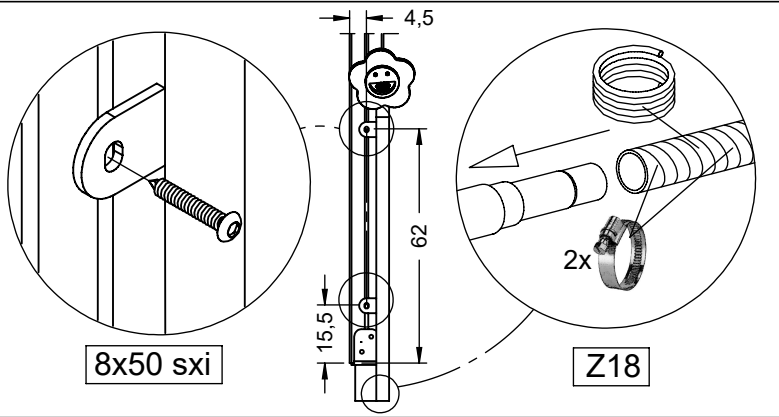

[cm]

vinci play