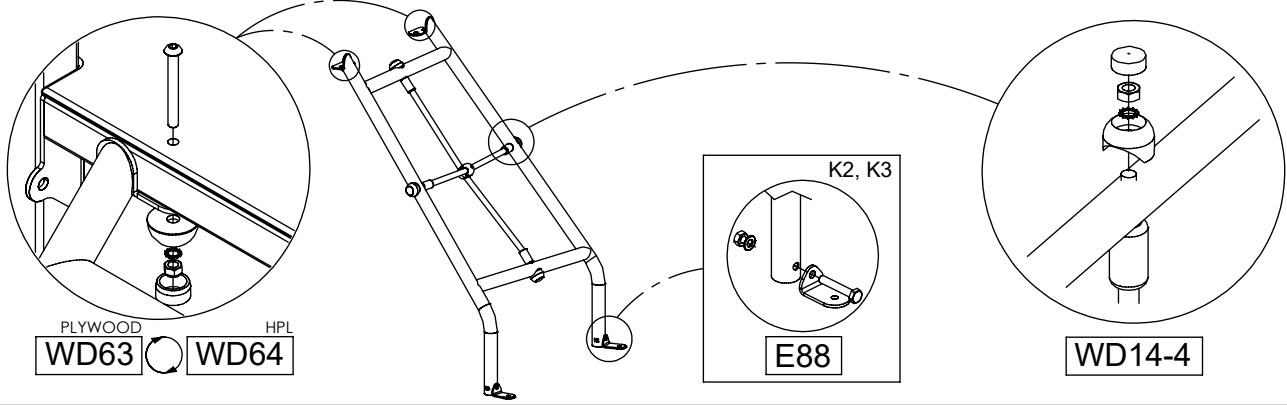

[cm]

vinci
play

PLYWOOD HPL
WD33 ○ WD34

8x50 sxi

PLYWOOD HPL
WD25 ○ WD26

8x50 sxi

[cm]

vinci
play

PLYWOOD HPL
WD28 (S1) **WD29**
 PLYWOOD HPL
WD113 (S6) **WD114**

[cm]

vinci
play

[cm]

vinci
play

V001

Part No:
000000-
00000

000000-00000