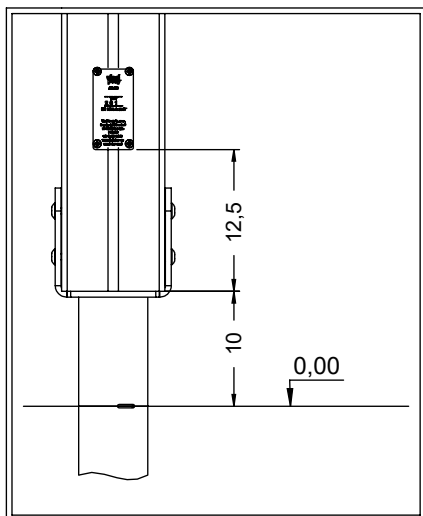

PLYWOOD HPL
WD28 (S1) **WD29**
 PLYWOOD HPL
WD113 (S6) **WD114**

[cm]

vinci
play

[cm]

vinci
play

V001

Part No:
000000-
00000

000000-00000