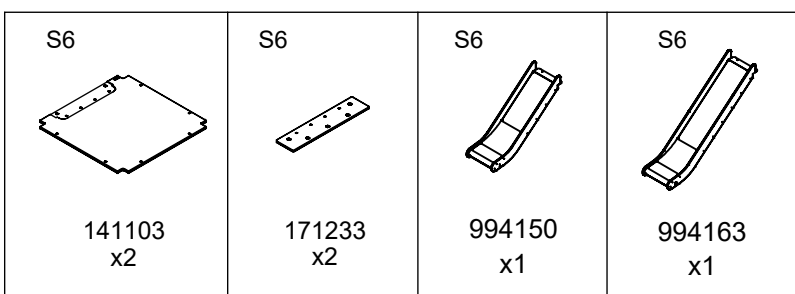

[cm]

vinci play