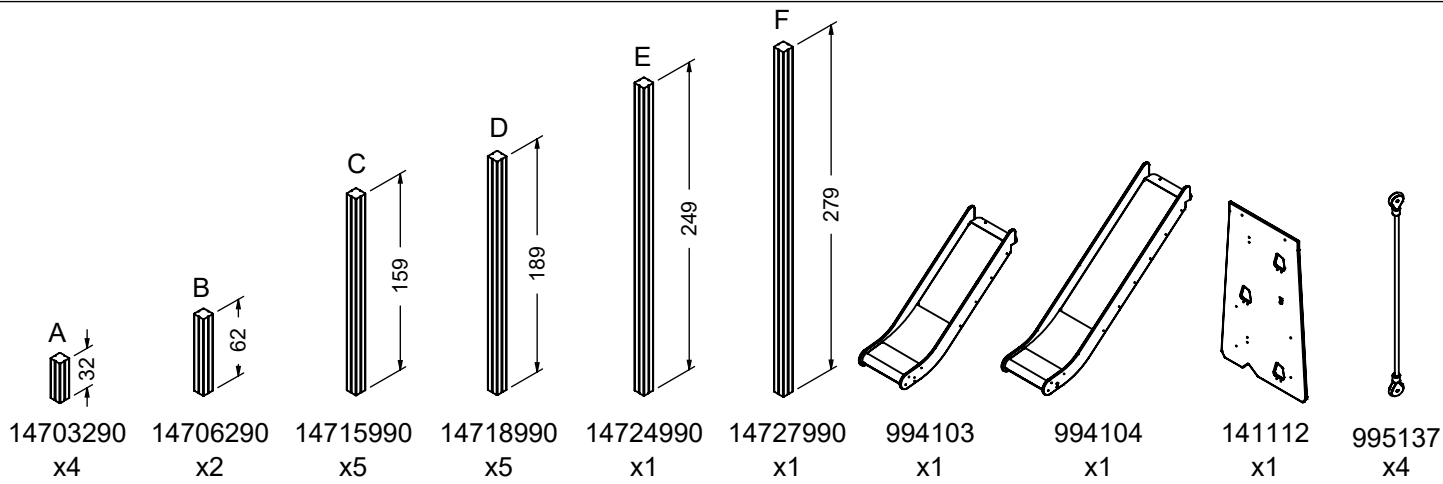

[cm]

vinci play