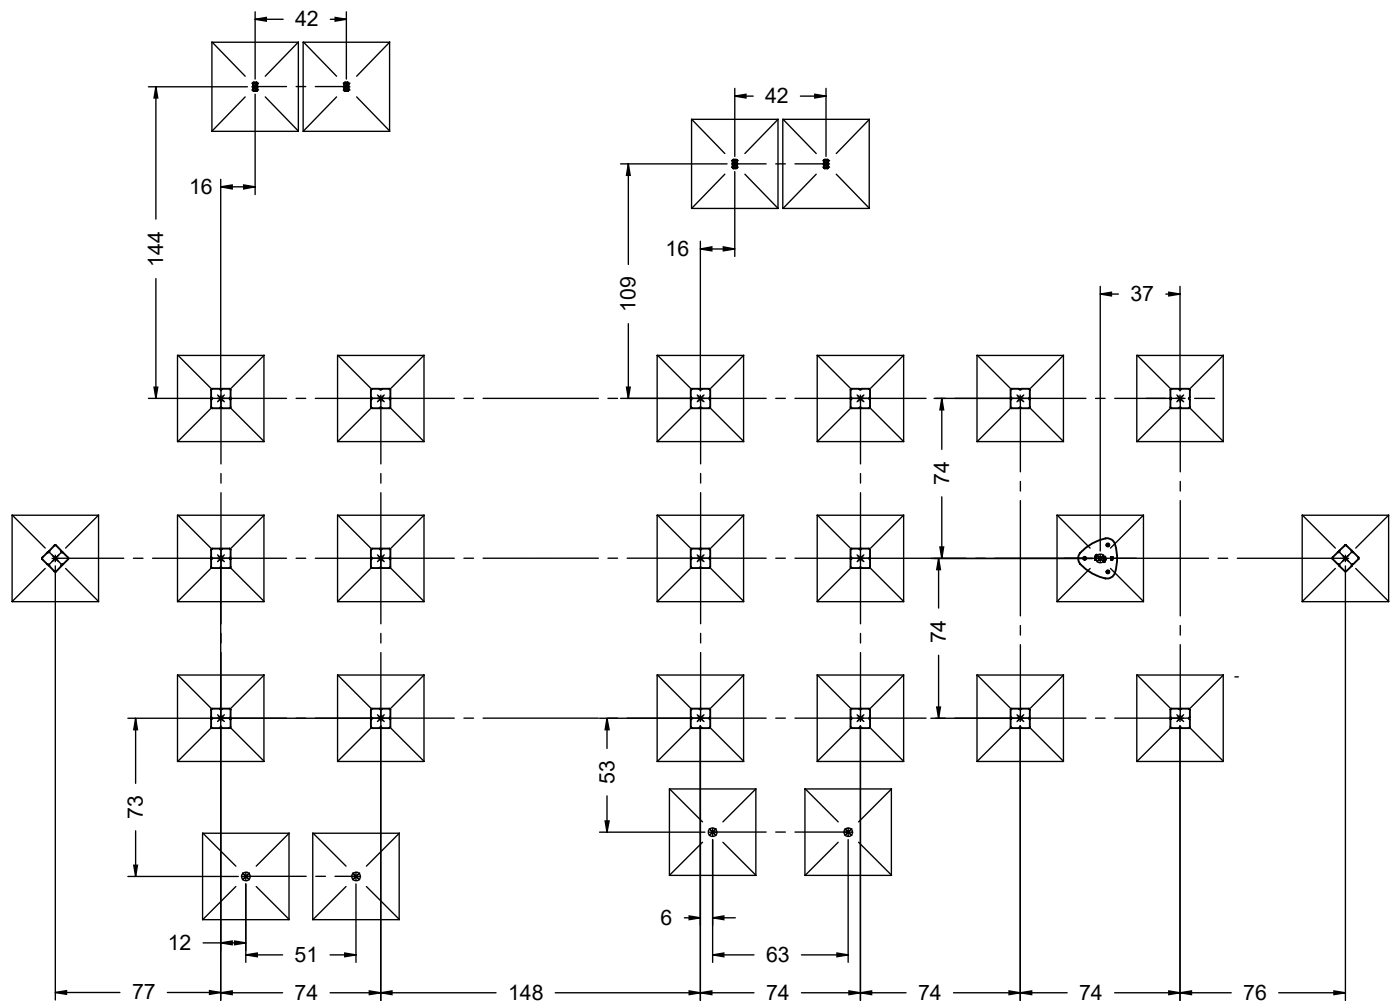

vinci
play

8x M8x120 (K2)
4x M8x120 (K3)

NOT INCLUDED

76x M10x120 (K2)
80x M10x120 (K3)

NOT INCLUDED

[cm]

x2
 12h

 x27 0,06 m³
 48h
 x27 >0,02m³
 K2/K3