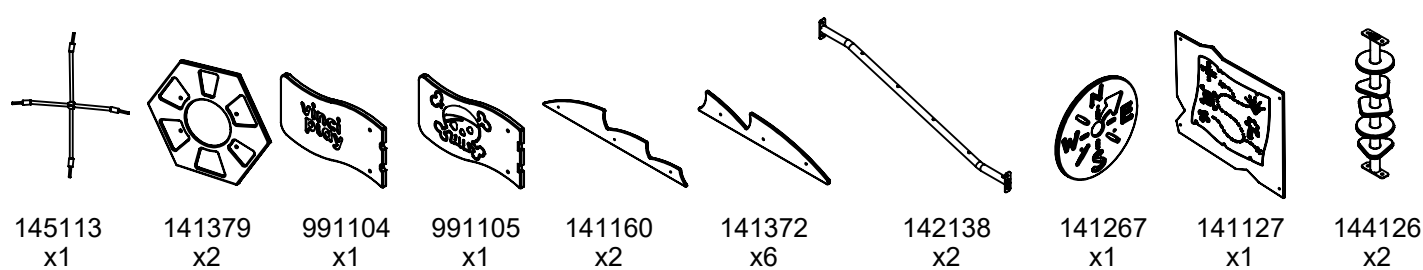

[cm]

vinci play