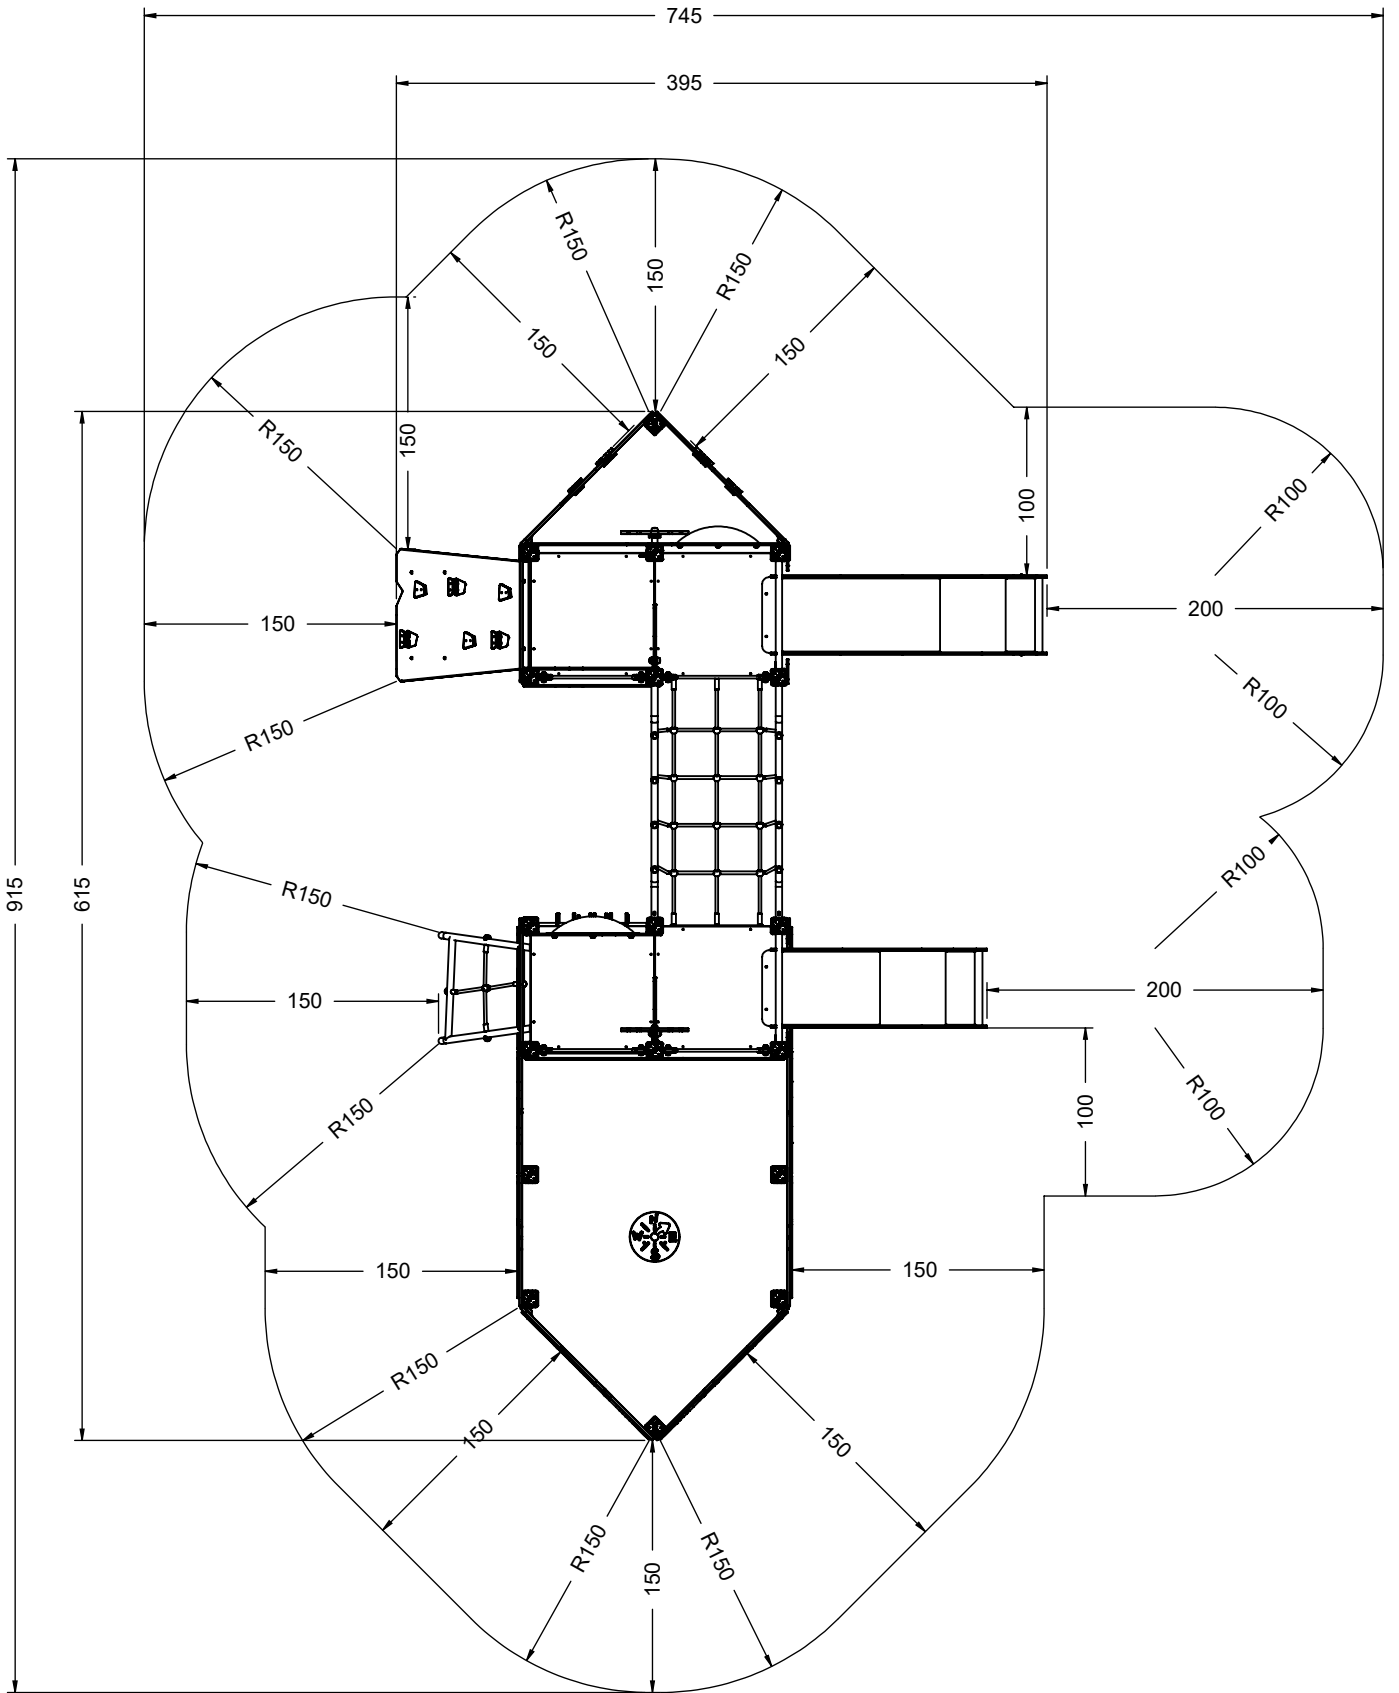

[cm]

vinci
play