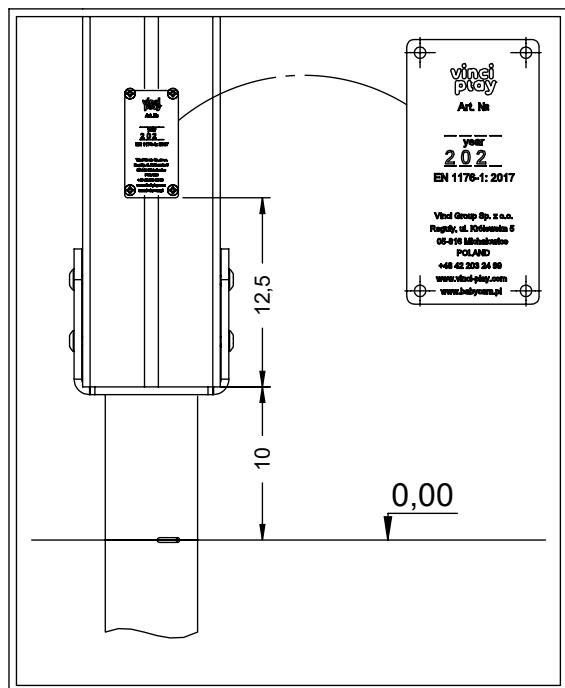

[cm]

vinci
play

[cm]

vinci
play

[cm]

vinci
play

PLYWOOD	S1	HPL
WD28		WD29
PLYWOOD	S6	HPL
WD113		WD114

[cm]

vinci
play

WD1

V001

Part No:
000000-
00000

000000-00000

[cm]

vinci
play