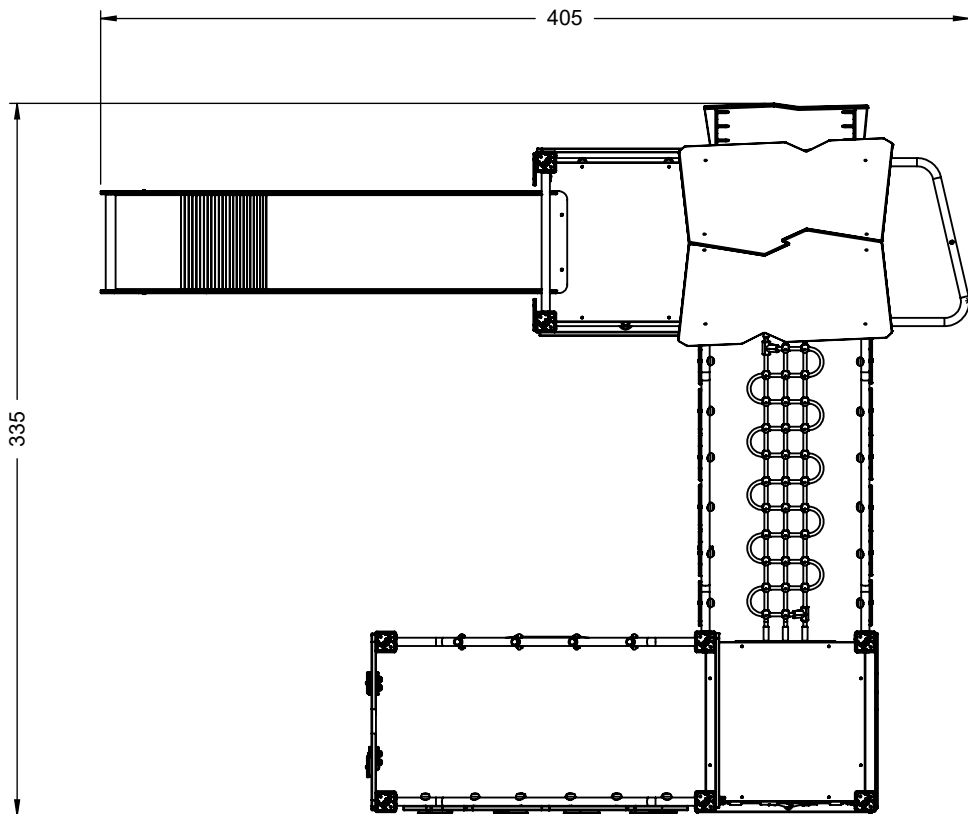

[cm]

vinci
play