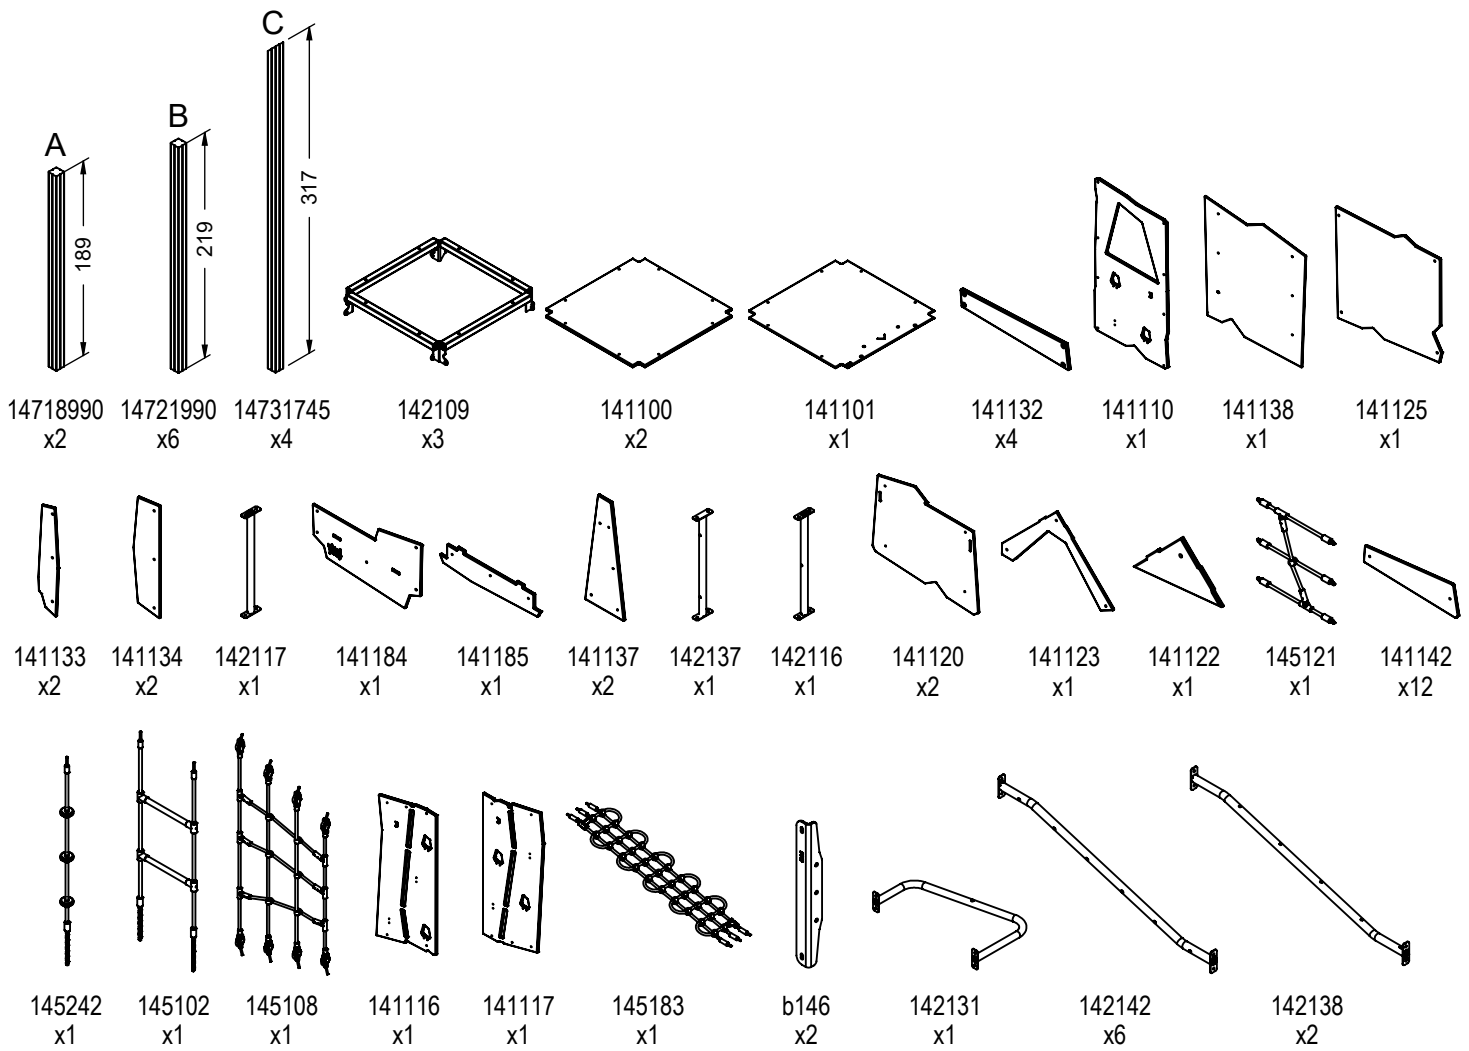

54x M10x120 (K2)
56x M10x120 (K3)

NOT INCLUDED

4x M8x120 (K2)
2x M8x120 (K3)

NOT INCLUDED

[cm]

x2
 7,5h

 48h
 K1 x18 >0,06m³
 K2, K3 x18 >0,02m³

vinci play