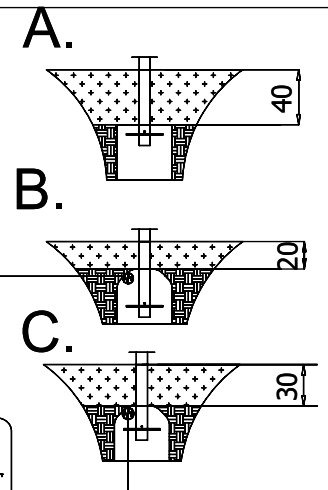

54x M10x120 (K2)
56x M10x120 (K3)

NOT INCLUDED

4x M8x120 (K2)
2x M8x120 (K3)

NOT INCLUDED

[cm]

x2
 7,5h

 48h
 K1 x18 >0,06m³
 K2, K3 x18 >0,02m³

vinci play

[cm]

vinci
play

[cm]

vinci
play

PLYWOOD
WD33

HPL
WD34

8x50 sxi

[cm]

141133

141125

141184

[cm]

vinci
play

8x50 sxi

E38

E39

vinci
play

WD1

V001

Part No:
000000-
00000

000000-00000

[cm]

vinci
play