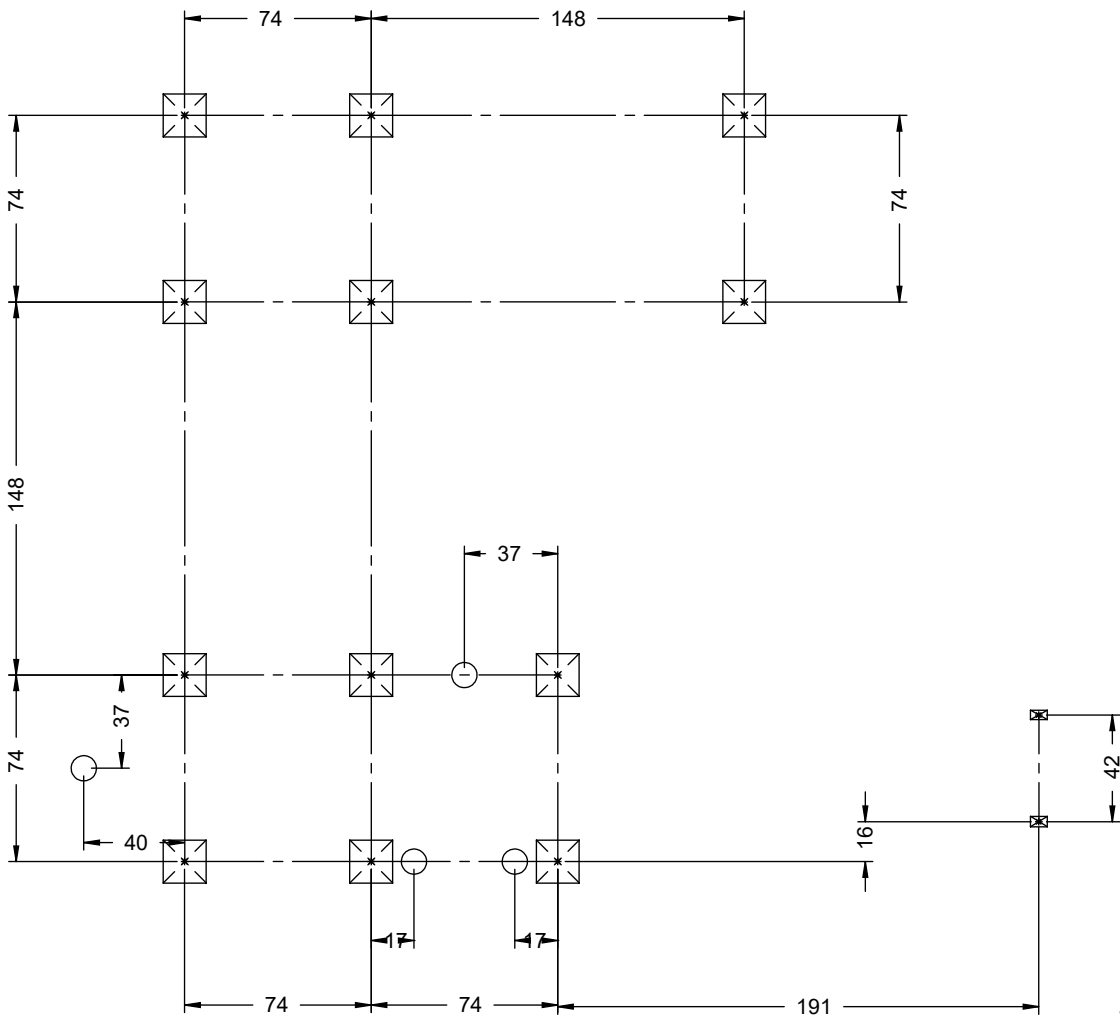

54x M10x120 (K2)
56x M10x120 (K3)

NOT INCLUDED

4x M8x120 (K2)
2x M8x120 (K3)

NOT INCLUDED

[cm]

x2
 7,5h

 48h
 K1 x18 >0,06m³
 K2, K3 x18 >0,02m³

vinci play

141133

141125

141184

[cm]

vinci
play

8x50 sxi

E38

E39