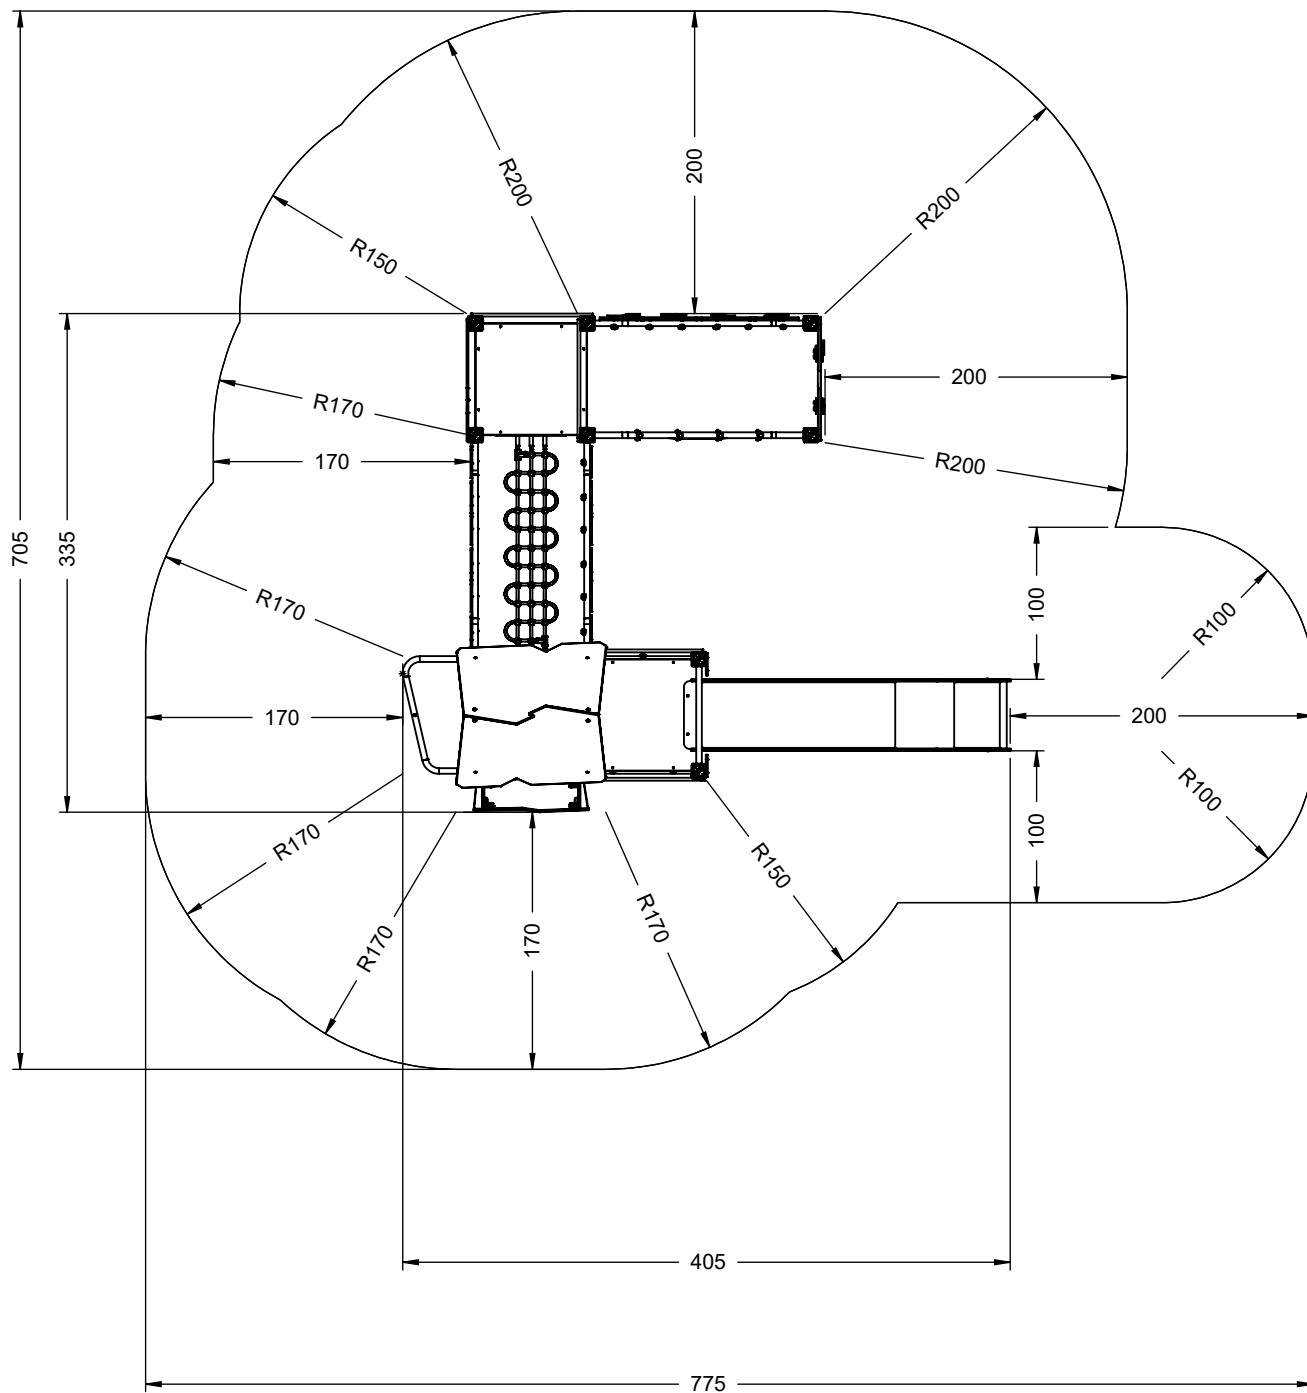

[cm]

vinci
play