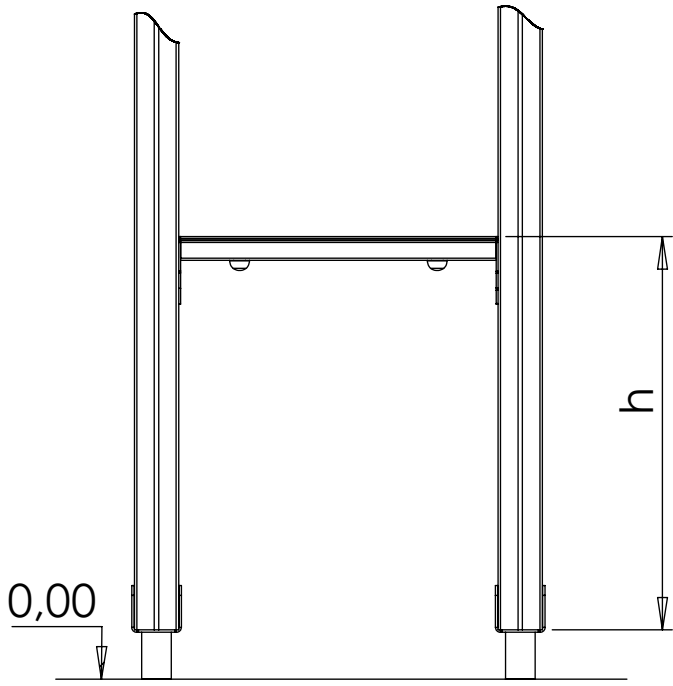

[cm]

vinci
play