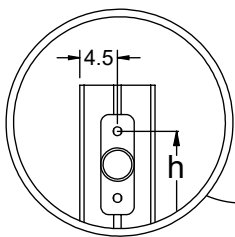

[cm]

vinci
play

PLYWOOD
WD33

HPL
WD34

8x50 sxi

8x50 sxi

8x50 sxi

E38

E39

[cm]

vinci
play

[cm]

vinci play

WD2

8x50 sxi

4,5

h

60

74

[cm]

vinci
play

V001

Part No:
000000-
00000

000000-00000