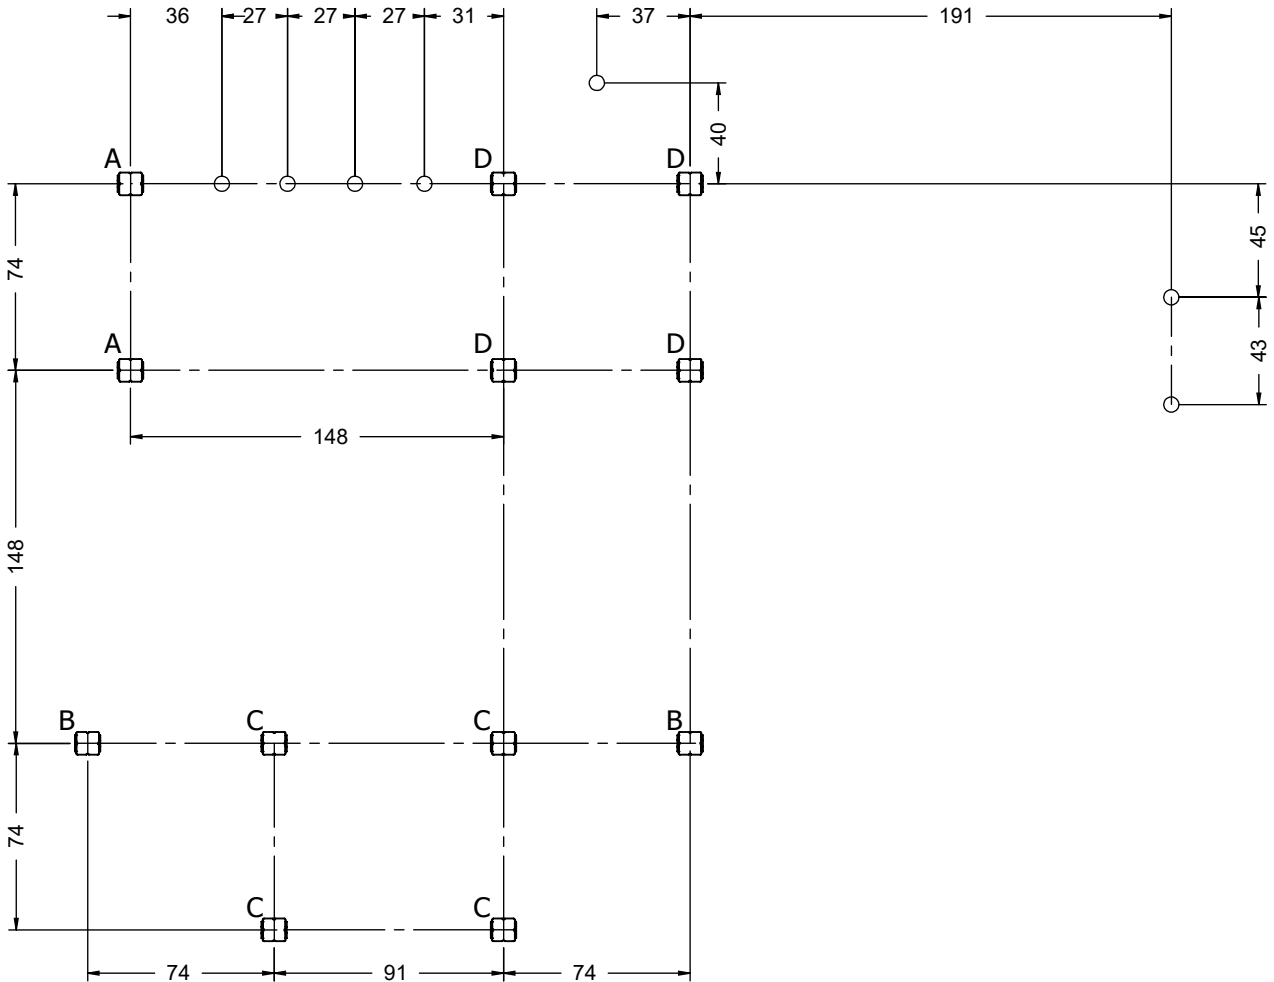

WD1409

v014
19.02.2022
A. H.
[cm]

vinci
play

[cm]

vinci
play

56x M10x120 (K2)
58x M10x120 (K3)

NOT INCLUDED

4x M8x120 (K2)
2x M8x120 (K3)

NOT INCLUDED

[cm]

vinci
play

K1, K2  992124 x1	K3  992125 x1	K1, K2  P78 x2	K3  b219-2 x2
---	---	--	---

K1  142102 x12	K2  142108 x12	K3  142100 x12
--	--	--

		PLYWOOD / HDPE		HPL	
184x	8x50 sxi	2x	WD72	2x	WD73
1x	E34 _(K1, K3)	1x	WD74	1x	WD75
1x	E35 _(K2)	1x	WD42	1x	WD43
1x	E38 _(K2, K3)	2x	WD15	2x	WD16
1x	V001	2x	WD35	2x	WD36
1x	E10	1x	WD28 _(S1)	1x	WD29 _(S1)
3x	WD14-4	1x	WD113 _(S6)	1x	WD114 _(S6)
2x	WD1	1x	WD40	1x	WD41
2x	WD2	1x	WD112	1x	WD137
4x	WD52	1x	WD33	1x	WD34
1x	GL _(K2, K3)	1x	PS57	1x	PH57
1x	SGL	1x	PS38	1x	PH38
1x	E39			2x	E130

[cm]

vinci
play

8x50 sxi

vinci play

[cm]

[cm]

vinci play

8x50 sxi

h

60

74

[cm]

vinci
play

V001

Part No:
000000-
00000

000000-00000