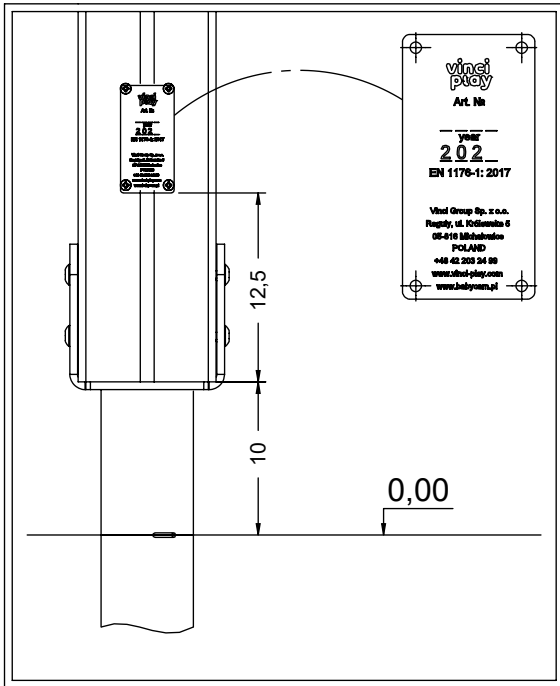

E39

[cm]

vinci
play

[cm]

vinci play

WD2

8x50 sxi

4,5

h

60

74

[cm]

vinci
play

V001

Part No:
000000-
00000

000000-00000