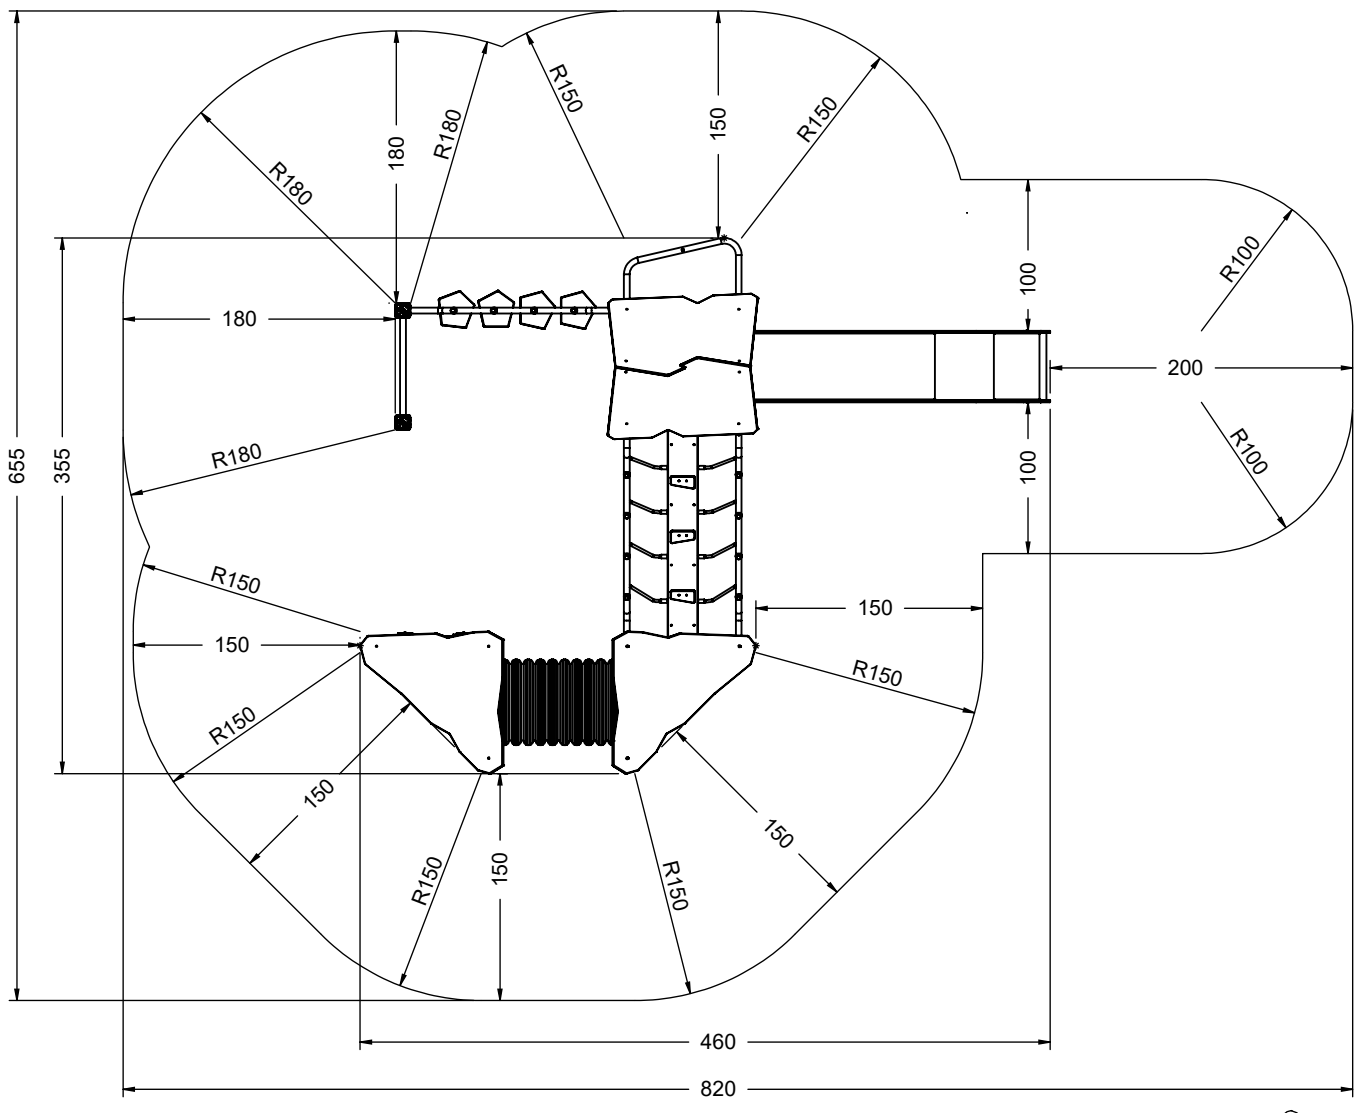

WD1409

v014
19.02.2022
A. H.
[cm]

vinci
play

[cm]

vinci
play

56x M10x120 (K2)
58x M10x120 (K3)

NOT INCLUDED

4x M8x120 (K2)
2x M8x120 (K3)

NOT INCLUDED

[cm]

vinci
play

K1, K2  992124 x1	K3  992125 x1	K1, K2  P78 x2	K3  b219-2 x2
---	---	--	---

K1  142102 x12	K2  142108 x12	K3  142100 x12
--	--	--

		PLYWOOD / HDPE		HPL	
184x	8x50 sxi	2x	WD72	2x	WD73
1x	E34 _(K1, K3)	1x	WD74	1x	WD75
1x	E35 _(K2)	1x	WD42	1x	WD43
1x	E38 _(K2, K3)	2x	WD15	2x	WD16
1x	V001	2x	WD35	2x	WD36
1x	E10	1x	WD28 _(S1)	1x	WD29 _(S1)
3x	WD14-4	1x	WD113 _(S6)	1x	WD114 _(S6)
2x	WD1	1x	WD40	1x	WD41
2x	WD2	1x	WD112	1x	WD137
4x	WD52	1x	WD33	1x	WD34
1x	GL _(K2, K3)	1x	PS57	1x	PH57
1x	SGL	1x	PS38	1x	PH38
1x	E39			2x	E130

[cm]

vinci
play

8x50 sxi

vinci play

[cm]

[cm]

vinci play

8x50 sxi

h

60

74

[cm]

vinci
play

V001

Part No:
000000-
00000

000000-00000