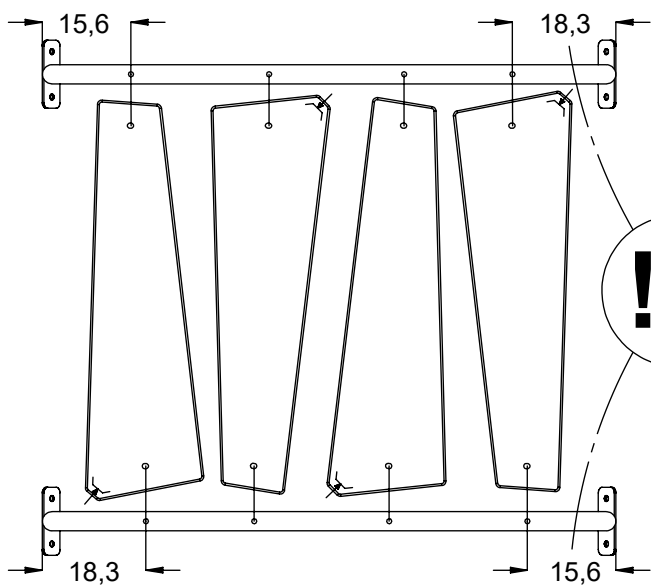

[cm]

vinci
play

PLYWOOD
WD33

HPL
WD34

8x50 sxi

8x50 sxi

8x50 sxi

E38

E39

[cm]

vinci
play

[cm]

vinci play

WD2

8x50 sxi

4,5

h

60

74

[cm]

vinci
play

V001

Part No:
000000-
00000

000000-00000