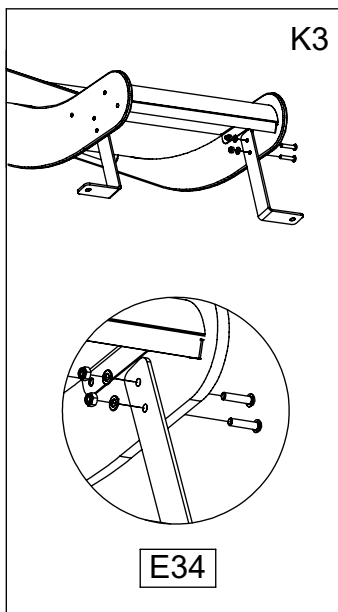

[cm]

vinci
play

PLYWOOD
WD33

HPL
WD34

8x50 sxi

8x50 sxi

8x50 sxi

E38

E39

[cm]

vinci
play

[cm]

vinci play

WD2

8x50 sxi

4,5

h

60

74

[cm]

vinci
play

V001

Part No:
000000-
00000

000000-00000