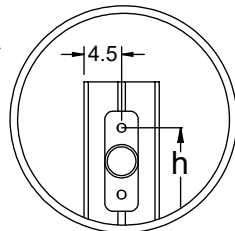

[cm]

vinci
play

PLYWOOD
WD33

HPL
WD34

8x50 sxi

8x50 sxi

8x50 sxi

E38

E39

[cm]

vinci
play

[cm]

vinci play

WD2

8x50 sxi

4,5

h

60

74

[cm]

vinci
play

V001

Part No:
000000-
00000

000000-00000