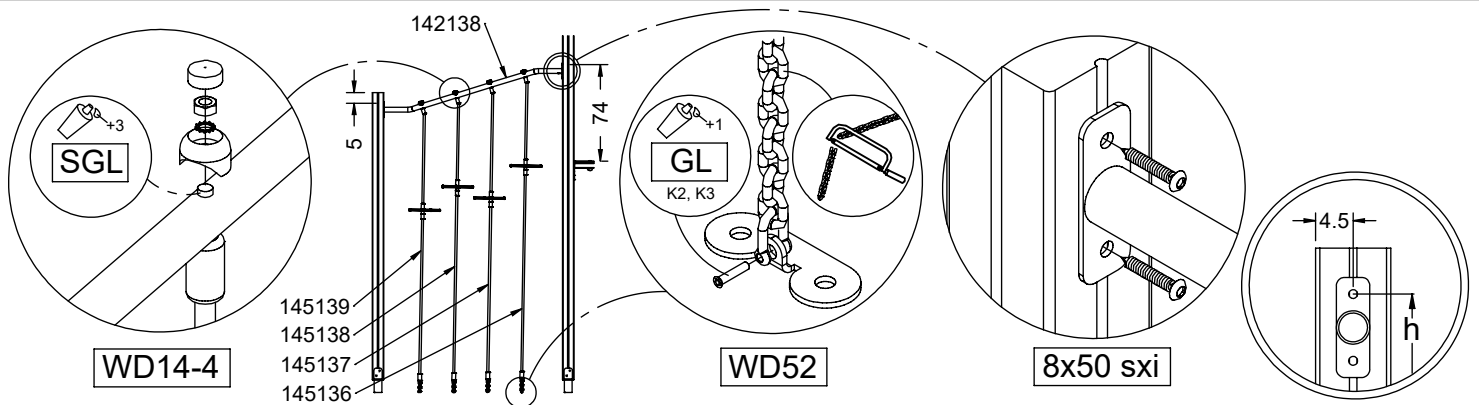

WD14-4

WD52

8x50 sxi