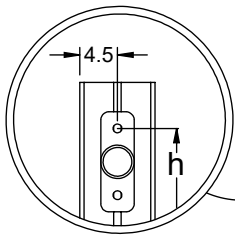

E88

[cm]

vinci  
play

8x50 sxi

[cm]

vinci  
play

WD67 WD68

8x50 sxi

E39

[cm]

vinci  
play

[cm]

vinci  
play

V001

Part No:  
000000-  
00000

000000-00000