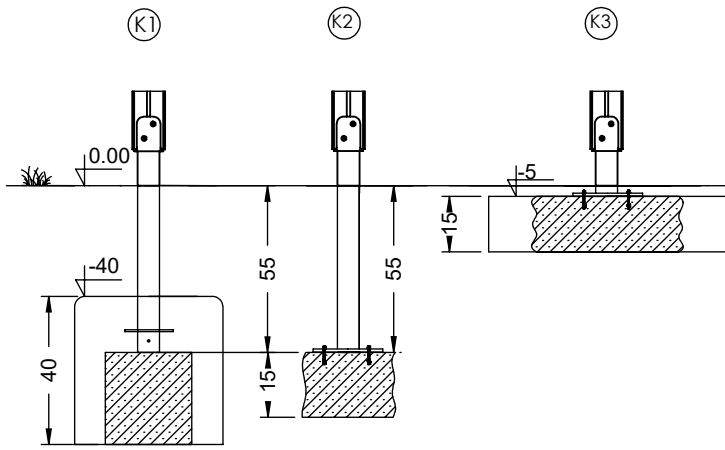

8x M8x120 (K2)
6x M8x120 (K3)

NOT INCLUDED

32x M10x120 (K2)
34x M10x120 (K3)

NOT INCLUDED

[cm]

x2
6h

48h
x15 0,06 m³
K2/K3 x15 >0.02m³

vinci
play