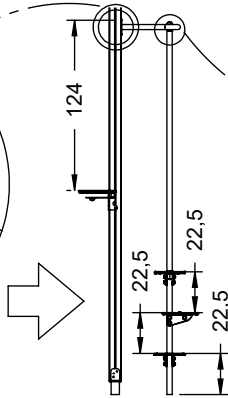

PLYWOOD  
WD37

HPL  
WD38

PLYWOOD  
WD37

HPL  
WD38

8x50 sxi

4.5

h

K2, K3

E88

[cm]

vinci  
play

8x50 sxi

[cm]

vinci  
play

WD67 WD68

8x50 sxi

E39

[cm]

vinci  
play

[cm]

vinci  
play

V001

Part No:  
000000-  
00000

000000-00000