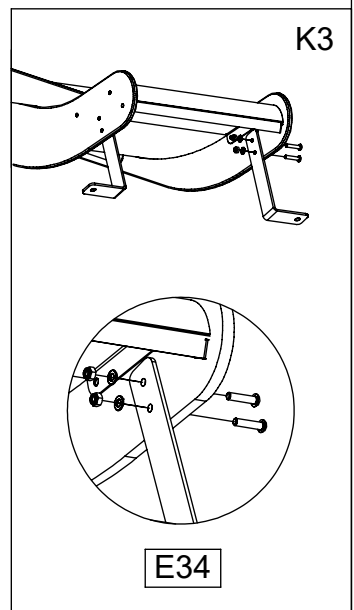

E88

[cm]

vinci  
play

8x50 sxi

[cm]

vinci  
play

WD67 WD68

8x50 sxi

E39

[cm]

vinci  
play

[cm]

vinci  
play

V001

Part No:  
000000-  
00000

000000-00000