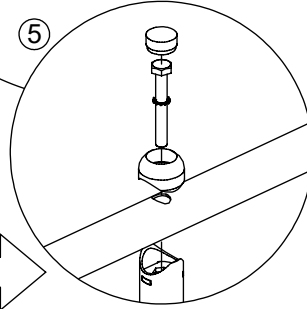

E88

[cm]

vinci  
play

8x50 sxi

[cm]

vinci  
play

WD67 WD68

8x50 sxi

E39

[cm]

vinci  
play

[cm]

vinci  
play

V001

Part No:  
000000-  
00000

000000-00000