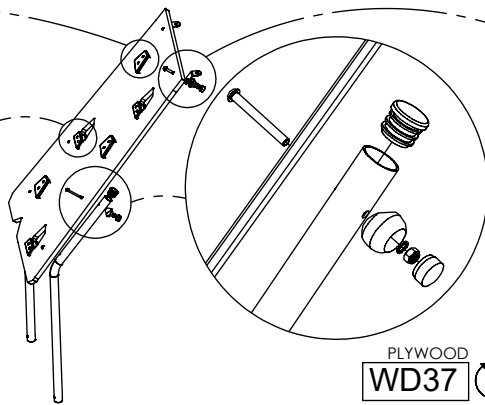

8x50 sxi

8x50 sxi

[cm]

vinci  
play

PLYWOOD  
WD15

HPL  
WD16

PLYWOOD  
WD35

HPL  
WD36

E88

[cm]

vinci  
play

8x50 sxi

[cm]

vinci  
play

WD67 WD68

8x50 sxi

E39

[cm]

vinci  
play

[cm]

vinci  
play

V001

Part No:  
000000-  
00000

000000-00000