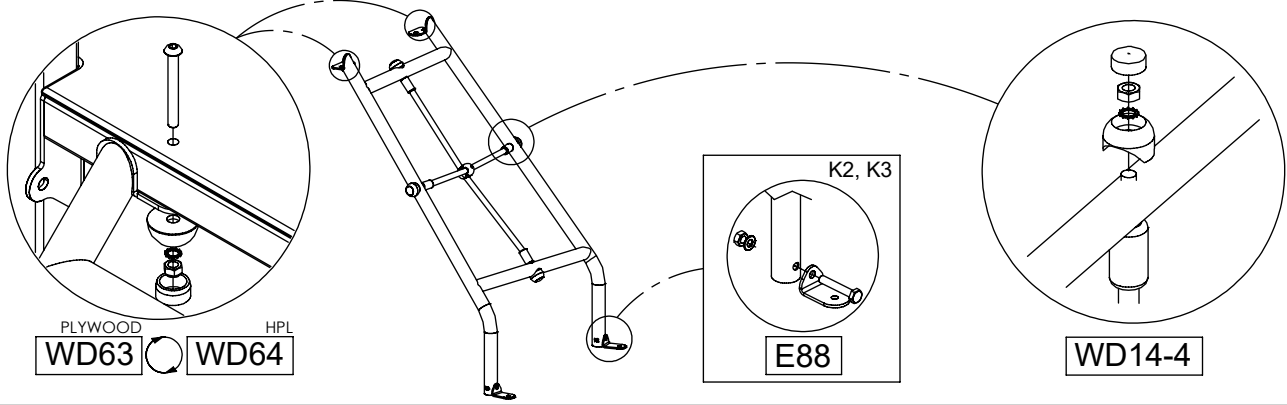

E88

[cm]

vinci  
play

8x50 sxi

[cm]

vinci  
play

WD67 WD68

8x50 sxi

E39

[cm]

vinci  
play

[cm]

vinci  
play

V001

Part No:  
000000-  
00000

000000-00000