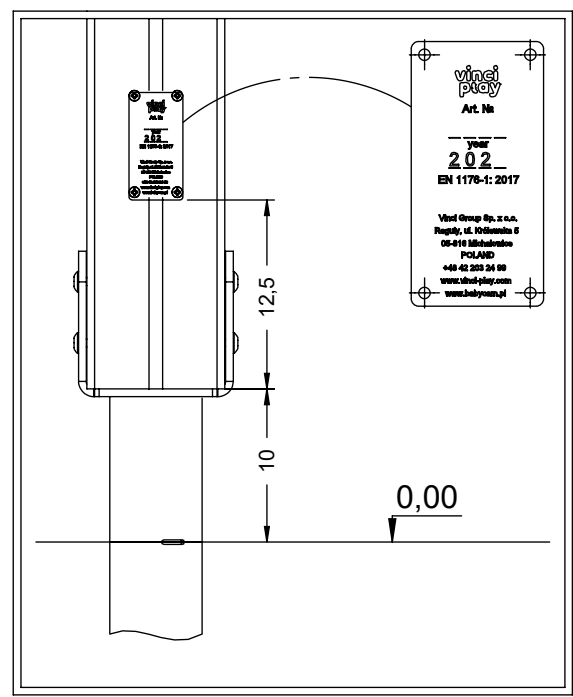

E88

[cm]

vinci  
play

8x50 sxi

[cm]

vinci  
play

WD67 WD68

8x50 sxi

E39

[cm]

vinci  
play

[cm]

vinci  
play

V001

Part No:  
000000-  
00000

000000-00000