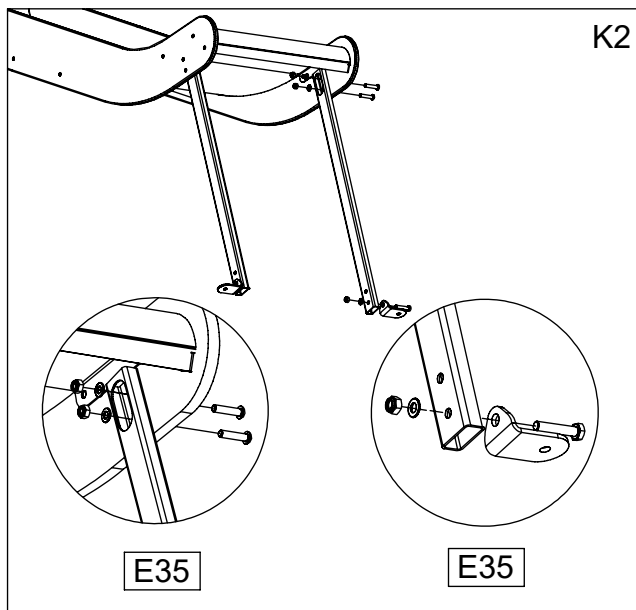

E88

[cm]

vinci  
play

8x50 sxi

[cm]

vinci  
play

WD67 WD68

8x50 sxi

E39

[cm]

vinci  
play

[cm]

vinci  
play

V001

Part No:  
000000-  
00000

000000-00000