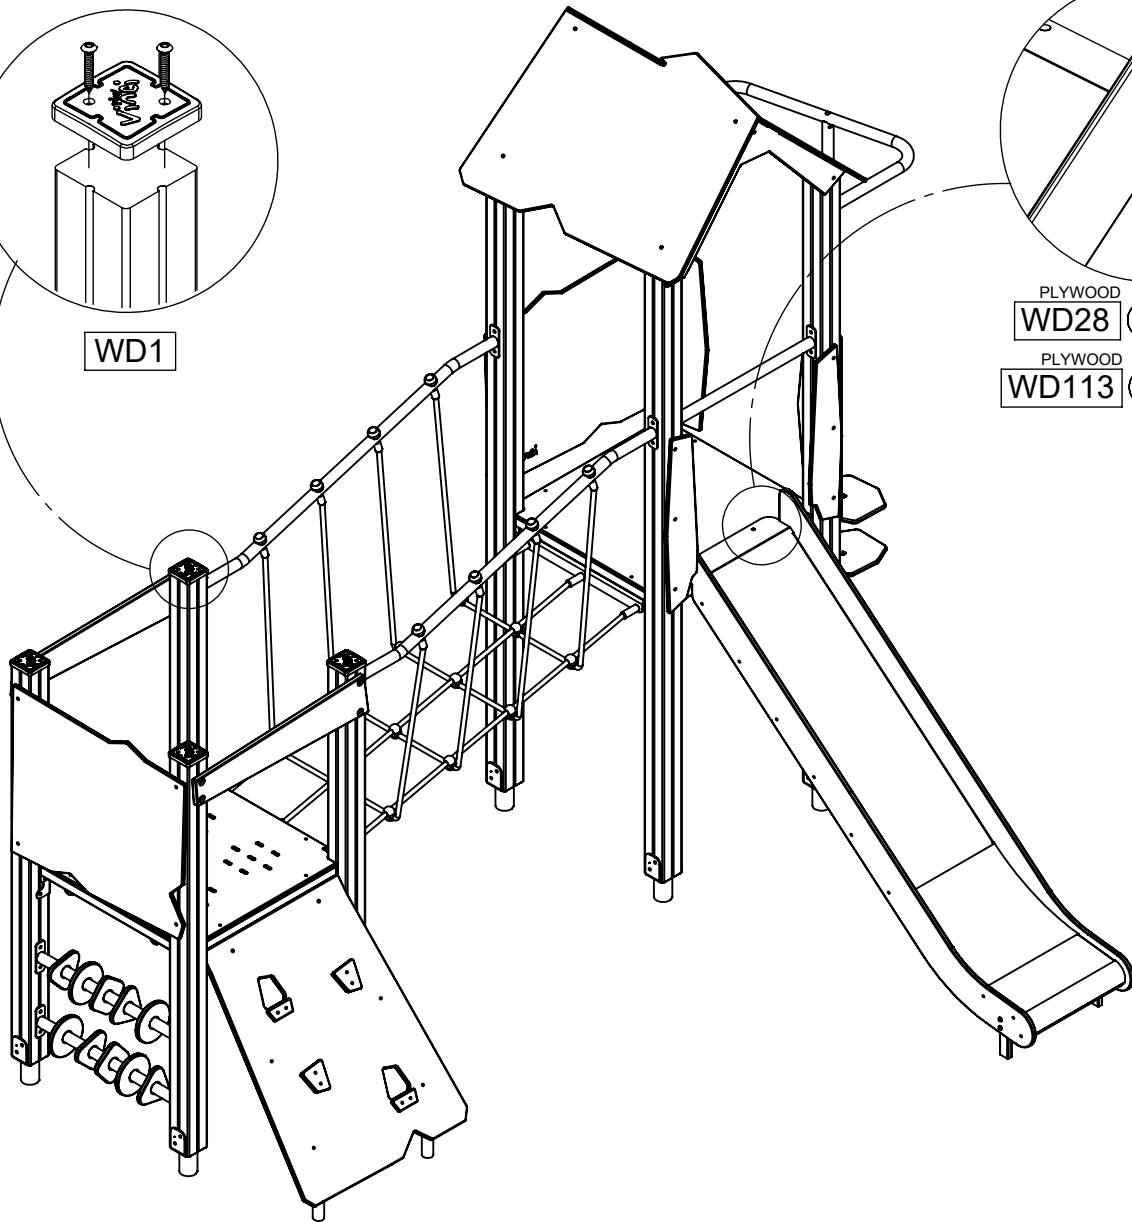

E88

[cm]

vinci  
play

8x50 sxi

[cm]

vinci  
play

WD67 WD68

8x50 sxi

E39

[cm]

vinci  
play

[cm]

vinci  
play

V001

Part No:  
000000-  
00000

000000-00000