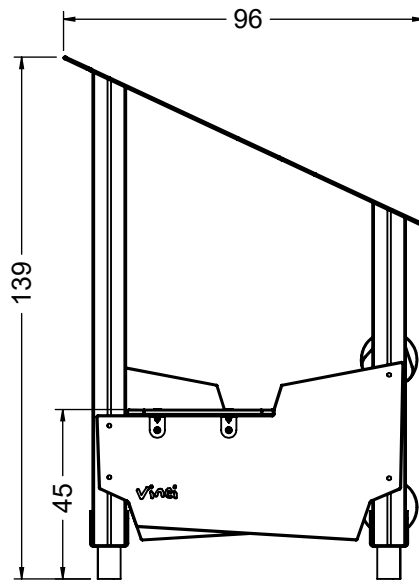

WD1401

v011
02.12.2021
W. G.
[cm]

vinci
play

[cm]

vinci
play

16x M10x120 (K2)
 16x M10x120 (K3)

NOT INCLUDED

[cm]

x2
 2h

 48h
 x4 0,06 m³
 x4 K2/K3 >0.02m³

vinci
play

14709025
x2

14712525
x2

142102
x4

142108
x4

142100
x4

144126
x2

141135
x1

141136
x1

141121
x1

141184
x1

141185
x1

		PLAYWOOD		HPL	
38x	8x50 sxi	1x	WD40	1x	WD41
1x	V001	1x	WD112	1x	WD137
		1x	CE6	1x	CL6

[cm]