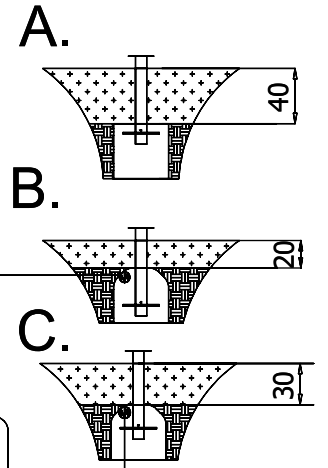

WD1401

v011
02.12.2021
W. G.
[cm]

vinci
play

[cm]

vinci
play

16x M10x120 (K2)
 16x M10x120 (K3)

NOT INCLUDED

[cm]

x2
 2h

 48h
 x4 0,06 m³
 x4 K2/K3 >0.02m³

vinci
play

14709025
x2

14712525
x2

142102
x4

142108
x4

142100
x4

144126
x2

141135
x1

141136
x1

141121
x1

141184
x1

141185
x1

		PLAYWOOD		HPL	
38x	8x50 sxi	1x	WD40	1x	WD41
1x	V001	1x	WD112	1x	WD137
		1x	CE6	1x	CL6

[cm]