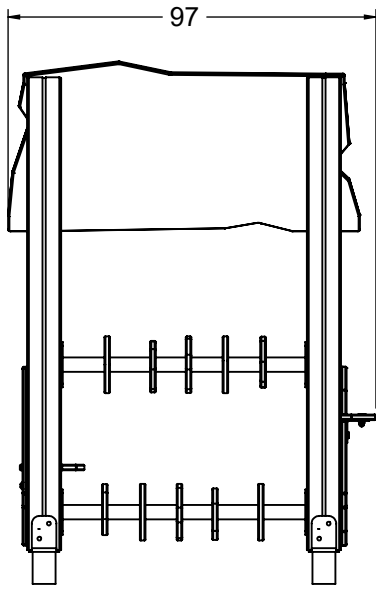

WD1401

v011
02.12.2021
W. G.
[cm]

vinci
play

[cm]

vinci
play

16x M10x120 (K2)
 16x M10x120 (K3)

NOT INCLUDED

[cm]

x2
 2h

 48h
 x4 0,06 m³
 x4 K2/K3 >0.02m³

vinci
play

14709025
x2

14712525
x2

142102
x4

142108
x4

142100
x4

144126
x2

141135
x1

141136
x1

141121
x1

141184
x1

141185
x1

		PLAYWOOD		HPL	
38x	8x50 sxi	1x	WD40	1x	WD41
1x	V001	1x	WD112	1x	WD137
		1x	CE6	1x	CL6

[cm]