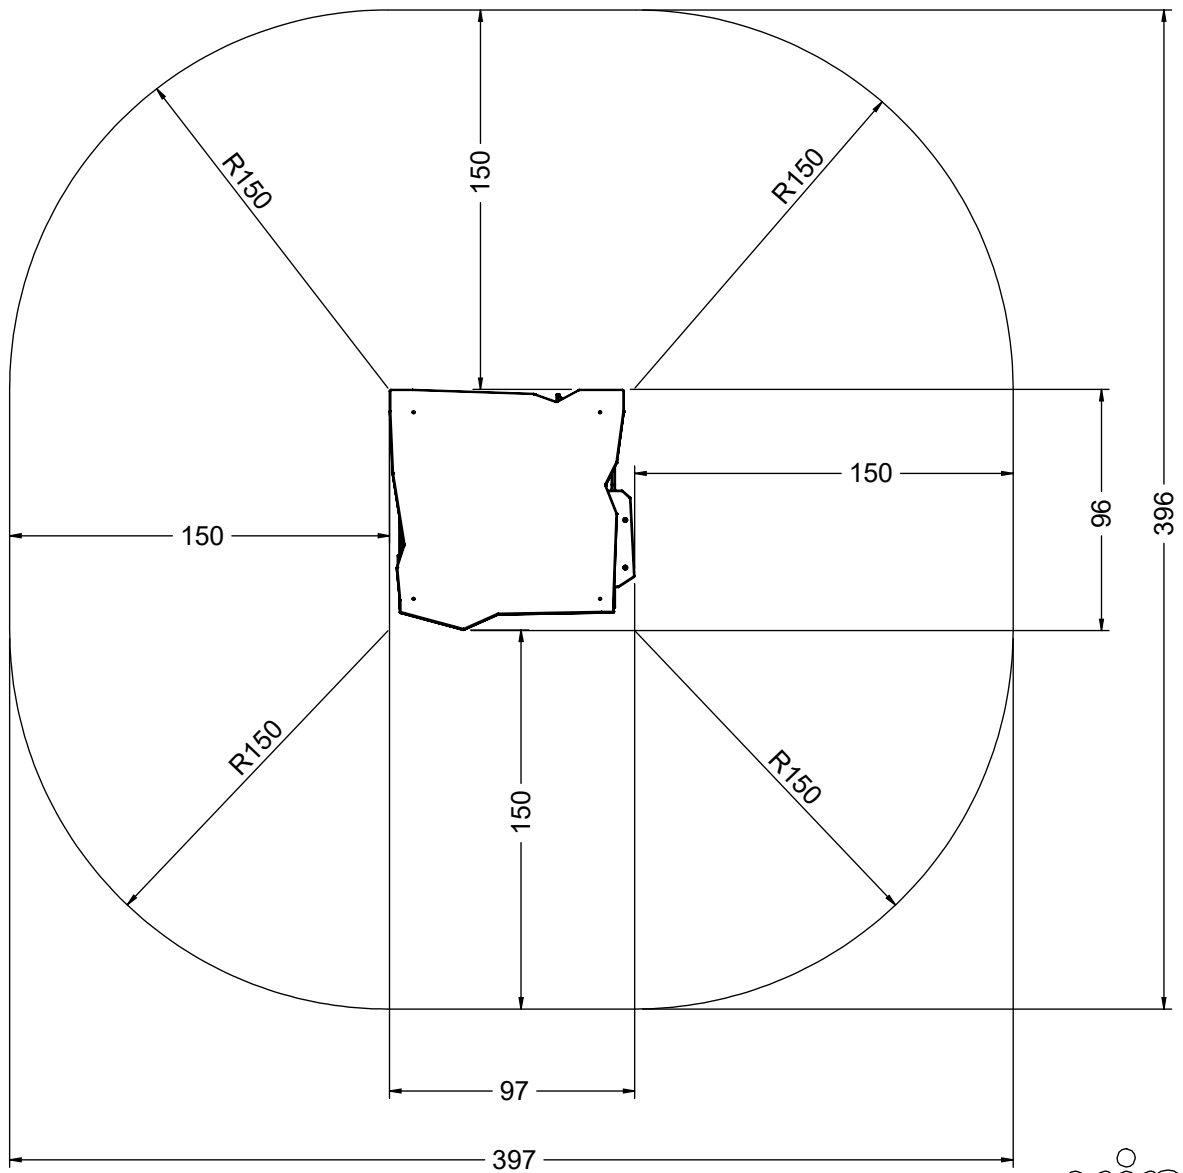

WD1401

v011
02.12.2021
W. G.
[cm]

vinci
play

[cm]

vinci
play

16x M10x120 (K2)
 16x M10x120 (K3)

NOT INCLUDED

[cm]

x2
 2h

 48h
 x4 0,06 m³
 x4 K2/K3 >0.02m³

vinci
play

14709025
x2

14712525
x2

142102
x4

142108
x4

142100
x4

144126
x2

141135
x1

141136
x1

141121
x1

141184
x1

141185
x1

		PLAYWOOD		HPL	
38x	8x50 sxi	1x	WD40	1x	WD41
1x	V001	1x	WD112	1x	WD137
		1x	CE6	1x	CL6

[cm]