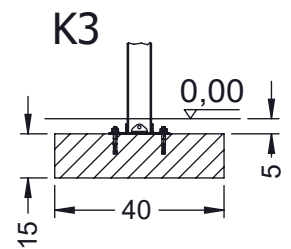

0806-1

[cm]

vinci
play

	K2, K3
M10x120 x8	
NOT INCLUDED	

[cm]

 x2	1,5h			 x2	0,06 m ³	48h		K2/K3	 x2	>0,02m ³
--	------	---	---	--	---------------------	-----	---	-------	---	---------------------

vinci
play

806
x2

991161
x1

991162
x2

996108
x9

996109
x12

K2, K3

b231
x2

ST/INOX		HDPE		HPL	
2x	E37 _(K2,K3)	1x	CE4	1x	CL4
1x	V001	1x	CE19	1x	CL19

1x CE19 ^{HDPE}

1x CL19 ^{HPL}

[cm]

vinci
play

- 1x CE4 ^{HDPE}
- 1x CL4 ^{HPL}

vinci play
Art. №

year
201

EN 1176-1: 2017