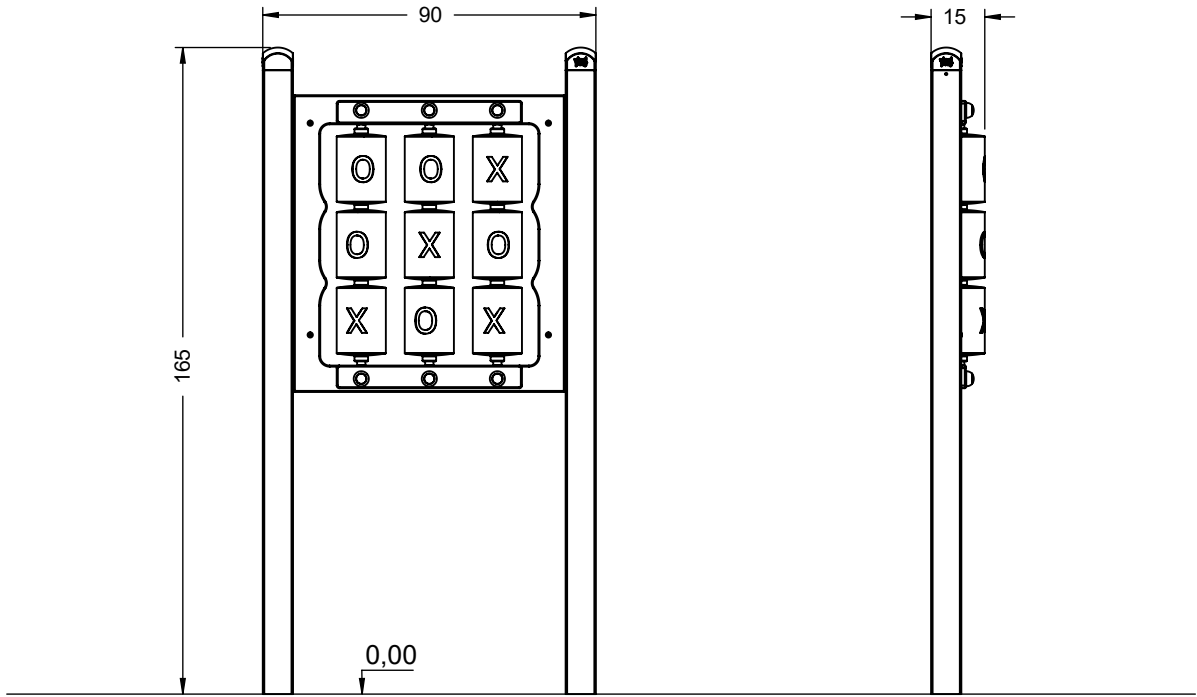

0806-1

[cm]

vinci
play

	K2, K3
M10x120 x8	
NOT INCLUDED	

[cm]

 x2	1,5h			 x2	0,06 m ³	48h		K2/K3	 x2	>0,02m ³
--	------	---	---	--	---------------------	-----	---	-------	---	---------------------

vinci
play

806
x2

991161
x1

991162
x2

996108
x9

996109
x12

K2, K3

b231
x2

ST/INOX		HDPE		HPL	
2x	E37 _(K2,K3)	1x	CE4	1x	CL4
1x	V001	1x	CE19	1x	CL19

1x CE19 ^{HDPE}

1x CL19 ^{HPL}

[cm]

vinci
play

- 1x CE4 ^{HDPE}
- 1x CL4 ^{HPL}

vinci play
Art. №

year
201

EN 1176-1: 2017