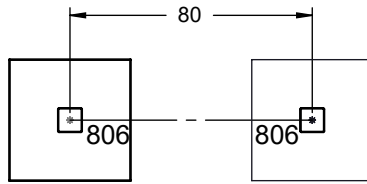

0806-1

[cm]

vinci
play

	K2, K3
M10x120 x8	
NOT INCLUDED	

[cm]

 x2	1,5h			 x2	0,06 m ³	48h		K2/K3	 x2	>0,02m ³
--	------	---	---	--	---------------------	-----	---	-------	---	---------------------

vinci
play

806
x2

991161
x1

991162
x2

996108
x9

996109
x12

K2, K3

b231
x2

ST/INOX		HDPE		HPL	
2x	E37 _(K2,K3)	1x	CE4	1x	CL4
1x	V001	1x	CE19	1x	CL19

1x CE19 ^{HDPE}

1x CL19 ^{HPL}

[cm]

vinci
play

- 1x CE4 ^{HDPE}
- 1x CL4 ^{HPL}

vinci play
Art. №

year
201

EN 1176-1: 2017