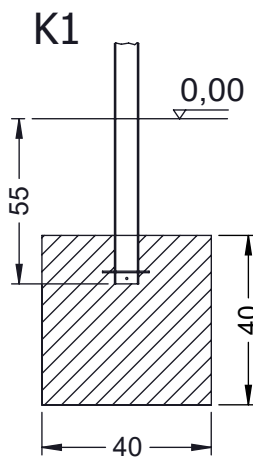

0806-1

[cm]

vinci
play

	K2, K3
M10x120 x8	
NOT INCLUDED	

[cm]

 x2	1,5h			 x2	0,06 m ³	48h		K2/K3	 x2	>0,02m ³
--	------	---	---	--	---------------------	-----	---	-------	---	---------------------

vinci
play

806
x2

991161
x1

991162
x2

996108
x9

996109
x12

K2, K3

b231
x2

ST/INOX		HDPE		HPL	
2x	E37 _(K2,K3)	1x	CE4	1x	CL4
1x	V001	1x	CE19	1x	CL19

1x CE19 ^{HDPE}

1x CL19 ^{HPL}

[cm]

vinci
play

- 1x CE4 ^{HDPE}
- 1x CL4 ^{HPL}

vinci play
Art. №

year
201

EN 1176-1: 2017