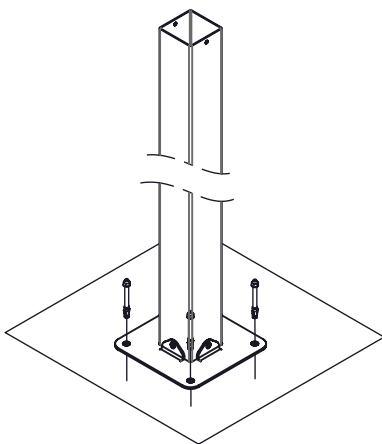

0806-1

[cm]

vinci
play

	K2, K3
M10x120 x8	
NOT INCLUDED	

[cm]

 x2	1,5h			 x2	0,06 m ³	48h		K2/K3	 x2	>0,02m ³
--	------	---	---	--	---------------------	-----	---	-------	---	---------------------

vinci
play

806
x2

991161
x1

991162
x2

996108
x9

996109
x12

K2, K3

b231
x2

ST/INOX		HDPE		HPL	
2x	E37 _(K2,K3)	1x	CE4	1x	CL4
1x	V001	1x	CE19	1x	CL19

1x CE19 ^{HDPE}

1x CL19 ^{HPL}

[cm]

vinci
play

- 1x CE4 ^{HDPE}
- 1x CL4 ^{HPL}

vinci play
Art. №

year
201

EN 1176-1: 2017