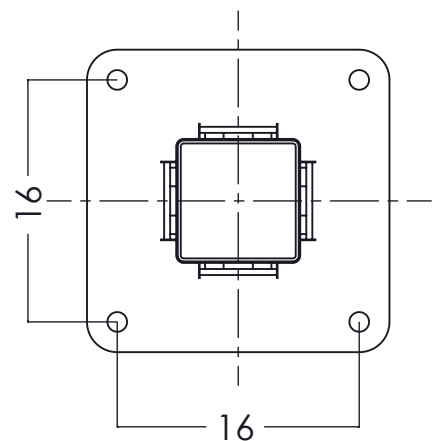

0806-1

[cm]

vinci
play

	K2, K3
M10x120 x8	
NOT INCLUDED	

[cm]

 x2	1,5h			 x2	0,06 m ³	48h		K2/K3	 x2	>0,02m ³
--	------	---	---	--	---------------------	-----	---	-------	---	---------------------

vinci
play

806
x2

991161
x1

991162
x2

996108
x9

996109
x12

K2, K3

b231
x2

ST/INOX		HDPE		HPL	
2x	E37 _(K2,K3)	1x	CE4	1x	CL4
1x	V001	1x	CE19	1x	CL19

1x CE19 ^{HDPE}

1x CL19 ^{HPL}

[cm]

vinci
play

- 1x CE4 ^{HDPE}
- 1x CL4 ^{HPL}

vinci play
Art. №

year
201

EN 1176-1: 2017