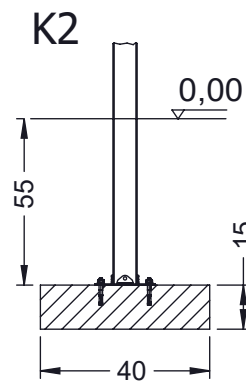

0806-1

[cm]

vinci
play

	K2, K3
M10x120 x8	
NOT INCLUDED	

[cm]

 x2	1,5h			 x2	0,06 m ³	48h		K2/K3	 x2	>0,02m ³
--	------	---	---	--	---------------------	-----	---	-------	---	---------------------

vinci
play

806
x2

991161
x1

991162
x2

996108
x9

996109
x12

K2, K3

b231
x2

ST/INOX		HDPE		HPL	
2x	E37 _(K2,K3)	1x	CE4	1x	CL4
1x	V001	1x	CE19	1x	CL19

1x CE19 ^{HDPE}

1x CL19 ^{HPL}

[cm]

vinci
play

- 1x CE4 ^{HDPE}
- 1x CL4 ^{HPL}

vinci play
Art. №

year
201

EN 1176-1: 2017