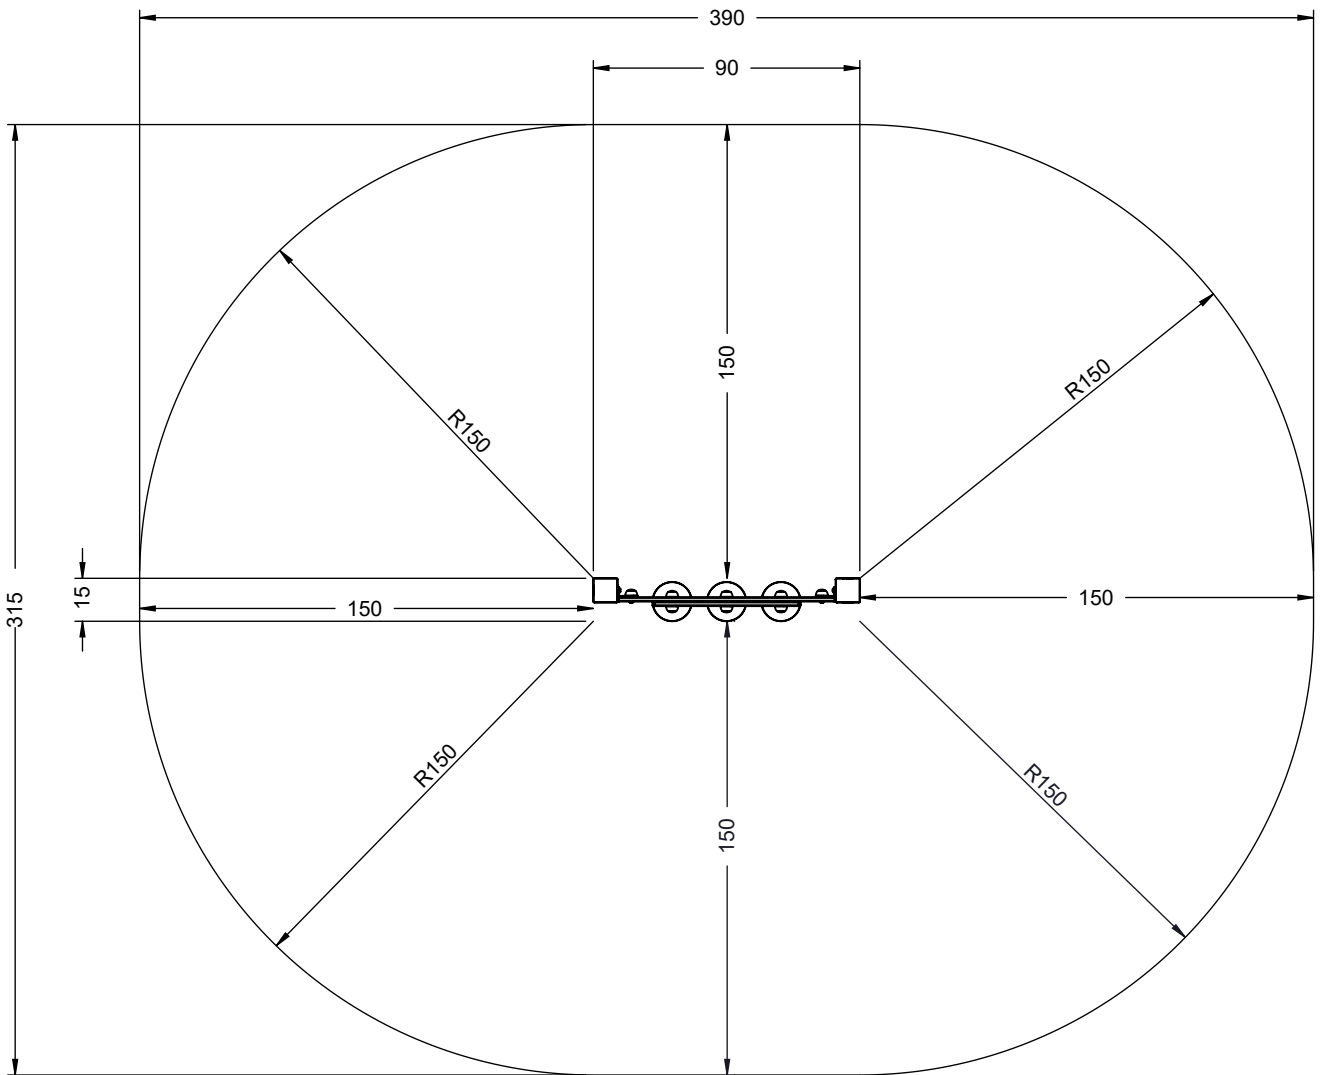

0806-1

[cm]

vinci
play

	K2, K3
M10x120 x8	
NOT INCLUDED	

[cm]

 x2	1,5h			 x2	0,06 m ³	48h		K2/K3	 x2	>0,02m ³
--	------	---	---	--	---------------------	-----	---	-------	---	---------------------

vinci
play

806
x2

991161
x1

991162
x2

996108
x9

996109
x12

K2, K3

b231
x2

ST/INOX		HDPE		HPL	
2x	E37 _(K2,K3)	1x	CE4	1x	CL4
1x	V001	1x	CE19	1x	CL19

1x CE19 ^{HDPE}

1x CL19 ^{HPL}

[cm]

vinci
play

- 1x CE4 ^{HDPE}
- 1x CL4 ^{HPL}

vinci play
Art. №

year
201

EN 1176-1: 2017