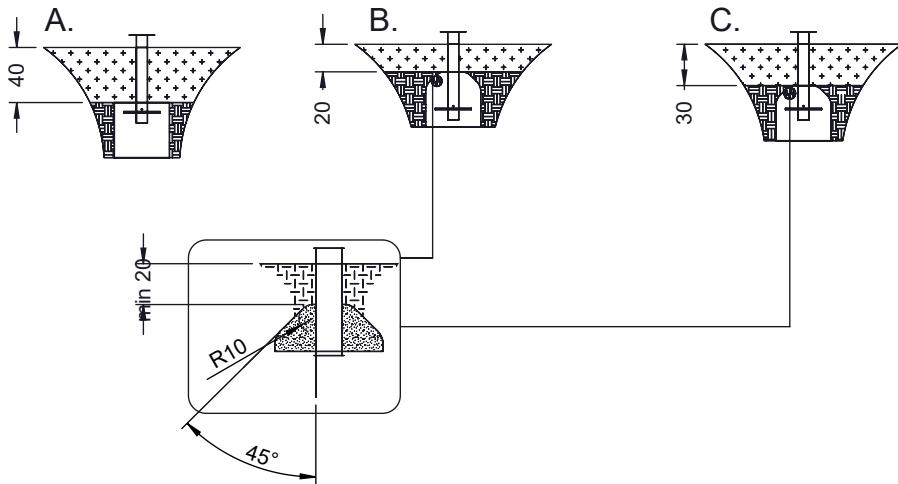

0806-1

[cm]

vinci
play

	K2, K3
M10x120 x8	
NOT INCLUDED	

[cm]

 x2	1,5h			 x2	0,06 m ³	48h		K2/K3	 x2	>0,02m ³
--	------	---	---	--	---------------------	-----	---	-------	---	---------------------

vinci
play

806
x2

991161
x1

991162
x2

996108
x9

996109
x12

K2, K3

b231
x2

ST/INOX		HDPE		HPL	
2x	E37 _(K2,K3)	1x	CE4	1x	CL4
1x	V001	1x	CE19	1x	CL19

1x CE19 ^{HDPE}

1x CL19 ^{HPL}

[cm]

vinci
play

- 1x CE4 ^{HDPE}
- 1x CL4 ^{HPL}

vinci play
Art. №

year
201

EN 1176-1: 2017