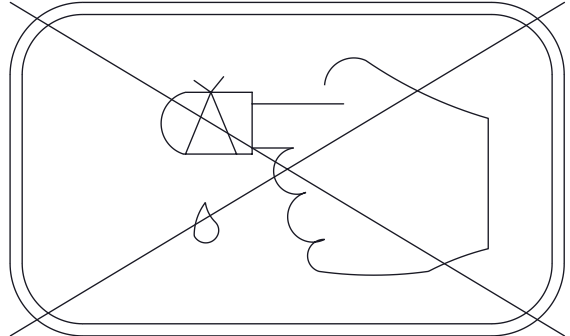

0806-1

[cm]

vinci
play

	K2, K3
M10x120 x8	
NOT INCLUDED	

[cm]

 x2	1,5h			 x2	0,06 m ³	48h		K2/K3	 x2	>0,02m ³
--	------	---	---	--	---------------------	-----	---	-------	---	---------------------

vinci
play

806
x2

991161
x1

991162
x2

996108
x9

996109
x12

K2, K3

b231
x2

ST/INOX		HDPE		HPL	
2x	E37 _(K2,K3)	1x	CE4	1x	CL4
1x	V001	1x	CE19	1x	CL19

1x CE19 ^{HDPE}

1x CL19 ^{HPL}

[cm]

vinci
play

- 1x CE4 ^{HDPE}
- 1x CL4 ^{HPL}

vinci play
Art. №

year
201

EN 1176-1: 2017