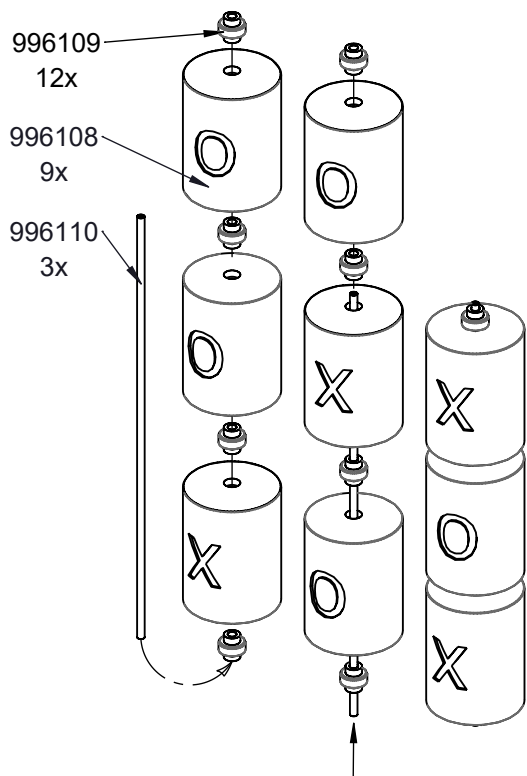

0806-1

[cm]

vinci
play

	K2, K3
M10x120 x8	
NOT INCLUDED	

[cm]

 x2	1,5h			 x2	0,06 m ³	48h		K2/K3	 x2	>0,02m ³
--	------	---	---	--	---------------------	-----	---	-------	---	---------------------

vinci
play

806
x2

991161
x1

991162
x2

996108
x9

996109
x12

K2, K3

b231
x2

ST/INOX		HDPE		HPL	
2x	E37 _(K2,K3)	1x	CE4	1x	CL4
1x	V001	1x	CE19	1x	CL19

1x CE19 ^{HDPE}

1x CL19 ^{HPL}

[cm]

vinci
play

- 1x CE4 ^{HDPE}
- 1x CL4 ^{HPL}

vinci play
Art. №

year
201

EN 1176-1: 2017