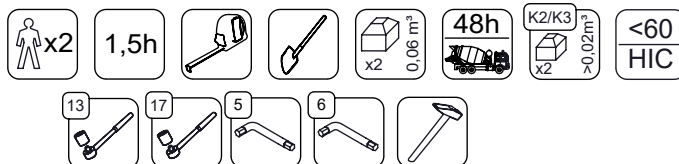

0806-1

[cm]

vinci
play

	K2, K3
M10x120 x8	
NOT INCLUDED	

[cm]

 x2	1,5h			 x2	0,06 m ³	48h		K2/K3	 x2	>0,02m ³
--	------	---	---	--	---------------------	-----	---	-------	---	---------------------

vinci
play

806
x2

991161
x1

991162
x2

996108
x9

996109
x12

K2, K3

b231
x2

ST/INOX		HDPE		HPL	
2x	E37 _(K2,K3)	1x	CE4	1x	CL4
1x	V001	1x	CE19	1x	CL19

1x CE19 ^{HDPE}

1x CL19 ^{HPL}

[cm]

vinci
play

- 1x CE4 ^{HDPE}
- 1x CL4 ^{HPL}

vinci play
Art. №

year
201

EN 1176-1: 2017