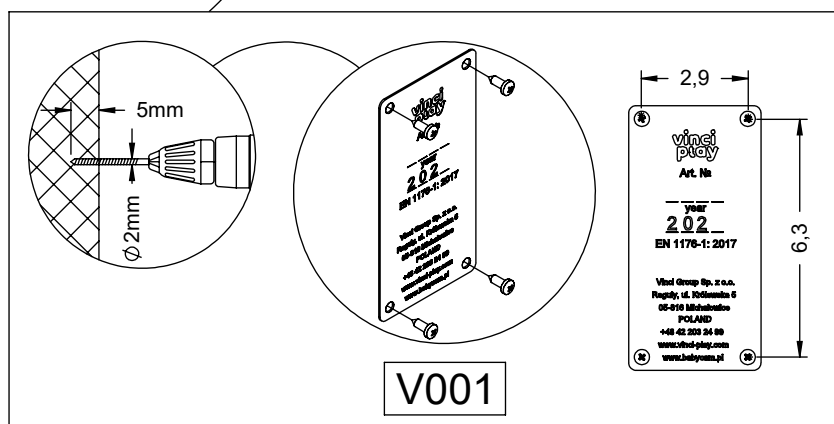

0,5h

vinci
play

HDPE
CE61

HPL
CL61

[cm]

vinci
play