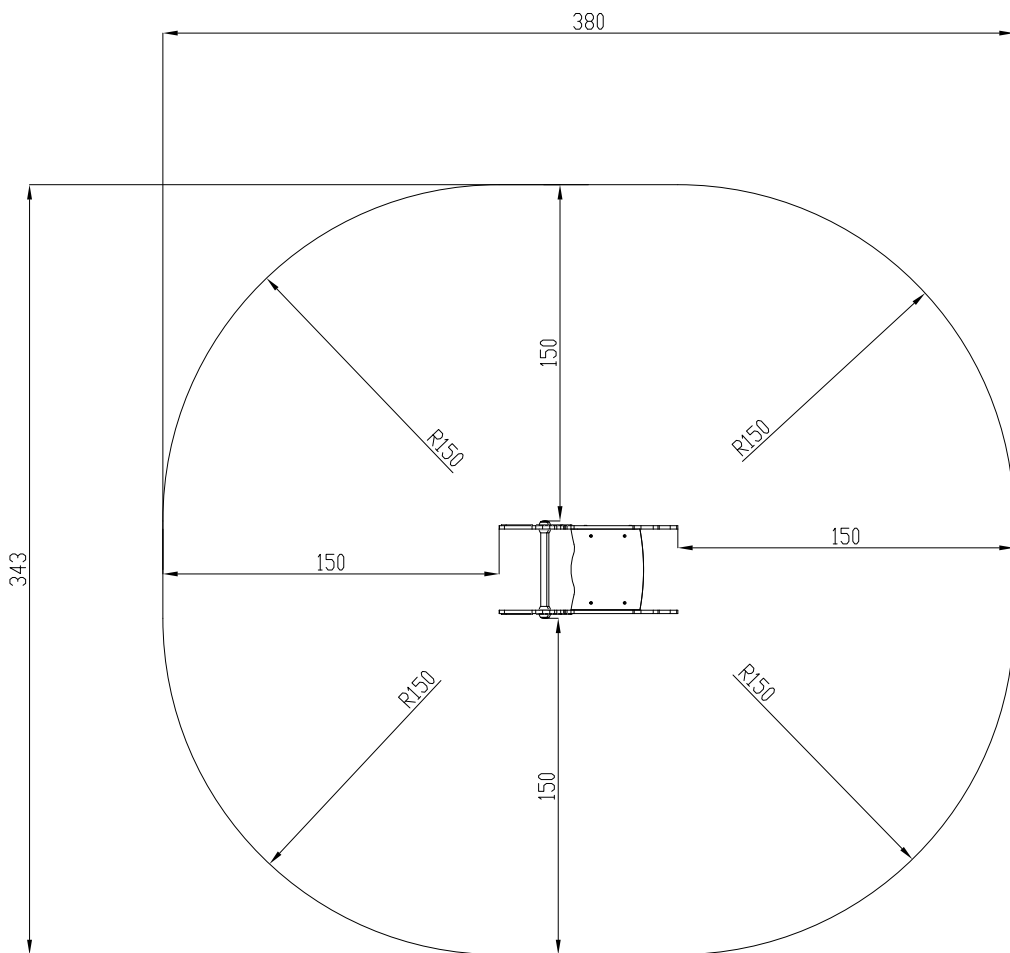

0606

K17

K3

	K3
M10x120 x4	
NOT INCLUDED	

[cm]

1,5h

play
vincci

064107
x1

064106
x1

061144
x1

b233-4
x1

063101
x2

996171
x1

b239
x1

		**		*
b238 x4	061192 x2		b237-1 x4	

SP1 x1

SP2 x1

SP3 x1 **

SP10 x1

SP12 x1

SP14 x1

SP16 x1

SP25 x1

SP1

SP3

K3

SP1

SP2

SP2

SP2

[cm]

Vinci
play