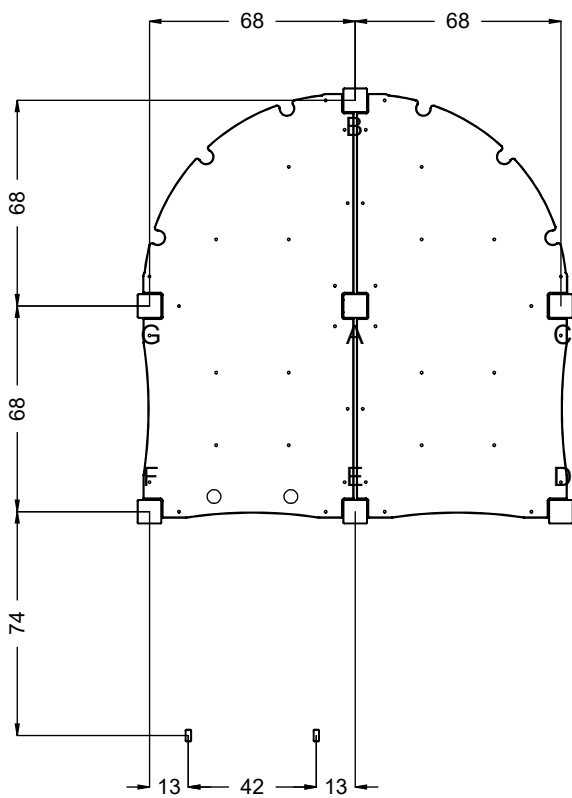

vinci
play

28x M10x120 (K2)	2x M8x120 (K2)
30x M10x120 (K3)	
	
	
NOT INCLUDED	NOT INCLUDED
	

E37

[cm]

 x2	4,5h			48h	 K1 x9 >0,06m³	 K2/K3 x9 >0,02m³
--	------	---	---	-----	---	---

vinci play

111

A1

111

111

011261

x1

011270

x1

011104

x1