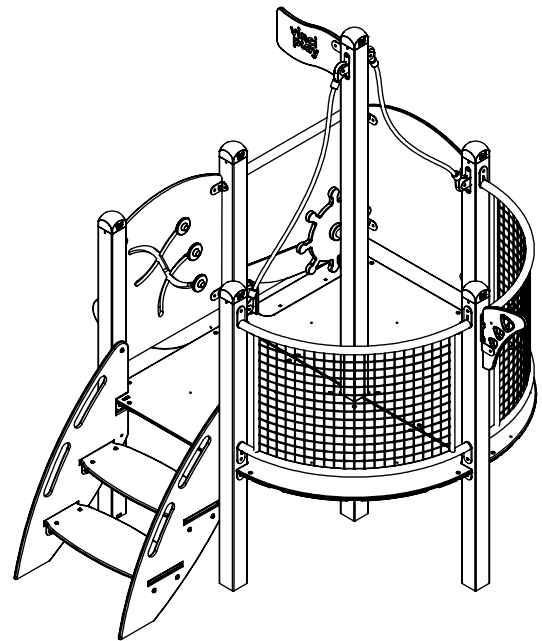

[cm]

vinci
play