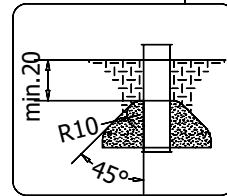

vinci
play

28x M10x120 (K2)	2x M8x120 (K2)
30x M10x120 (K3)	
	
	
NOT INCLUDED	NOT INCLUDED
	

E37

[cm]

 x2	4,5h			48h	 K1 x9 >0,06m³	 K2/K3 x9 >0,02m³
--	------	---	---	-----	---	---

vinci play

111

A1