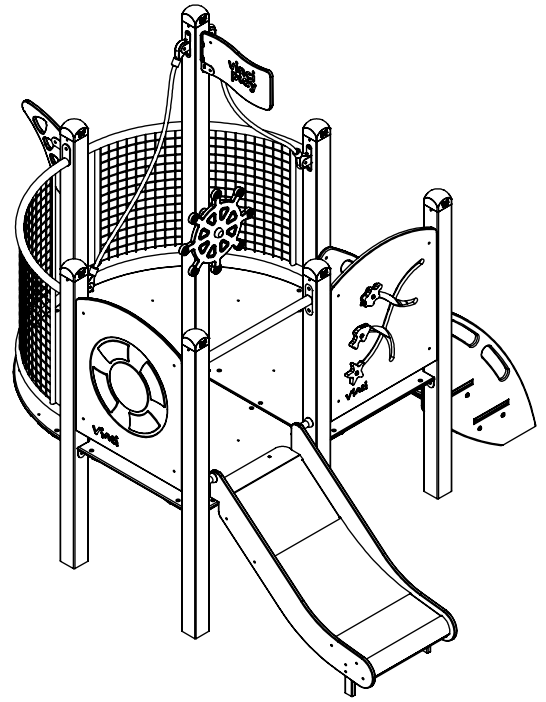

[cm]

vinci
play