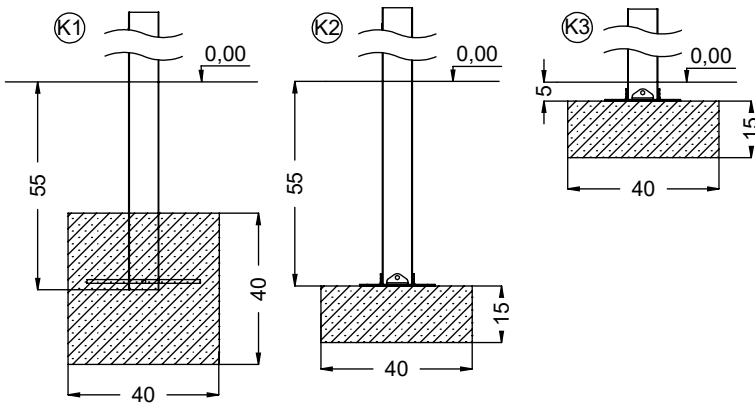

vinci
play

28x M10x120 (K2)	2x M8x120 (K2)
30x M10x120 (K3)	
	
	
NOT INCLUDED	NOT INCLUDED
	

E37

[cm]

 x2	4,5h			48h	 K1 x9 >0,06m³	 K2/K3 x9 >0,02m³
--	------	---	---	-----	---	---

vinci play

111

A1