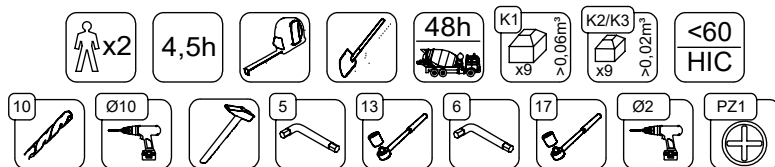

v012
01.02.2022
A. D.
[cm]