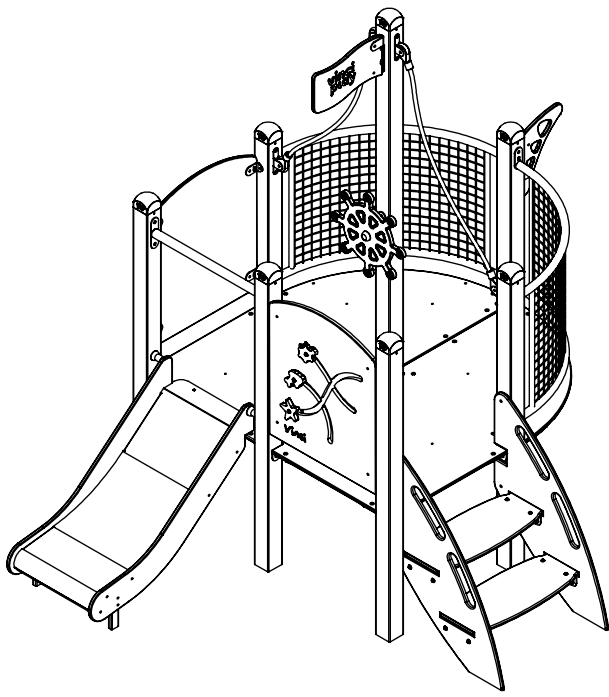

[cm]

vinci
play