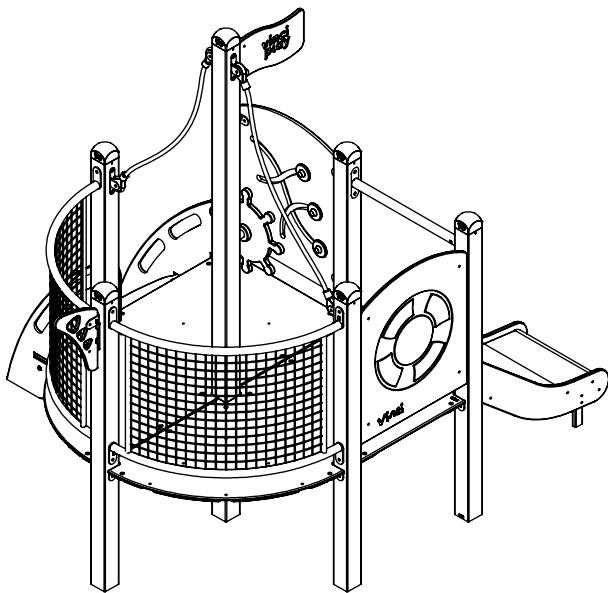

[cm]

vinci
play