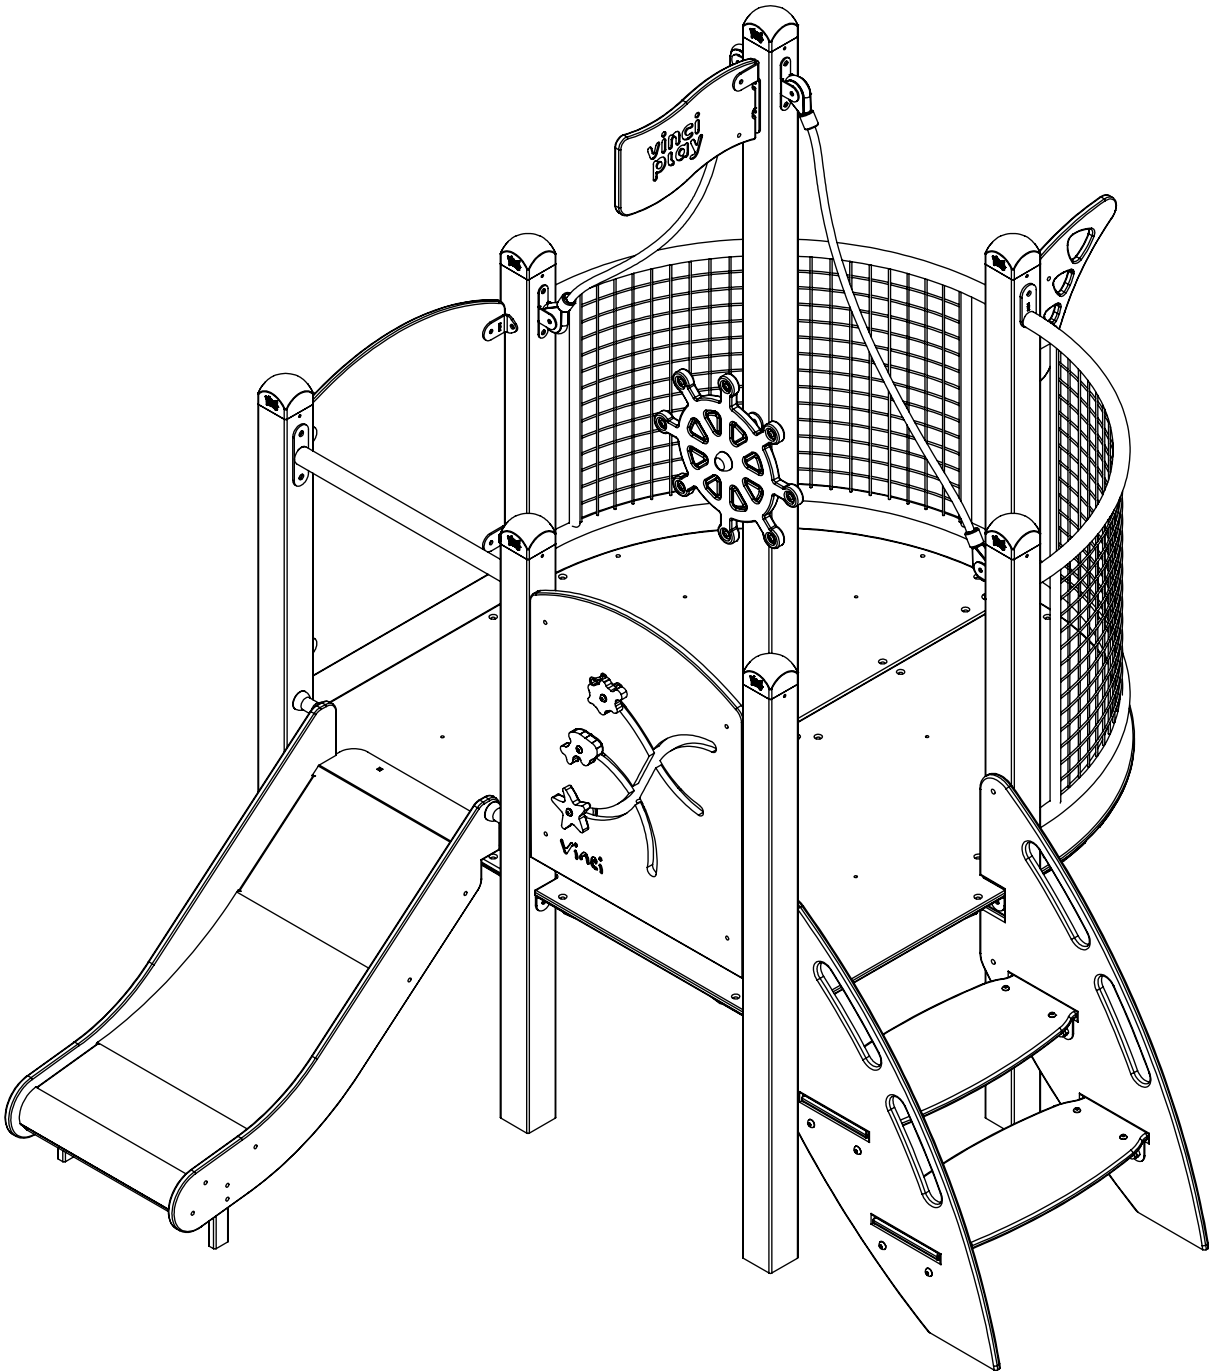

0111

v012
01.02.2022
A. D.
[cm]

vinci
play