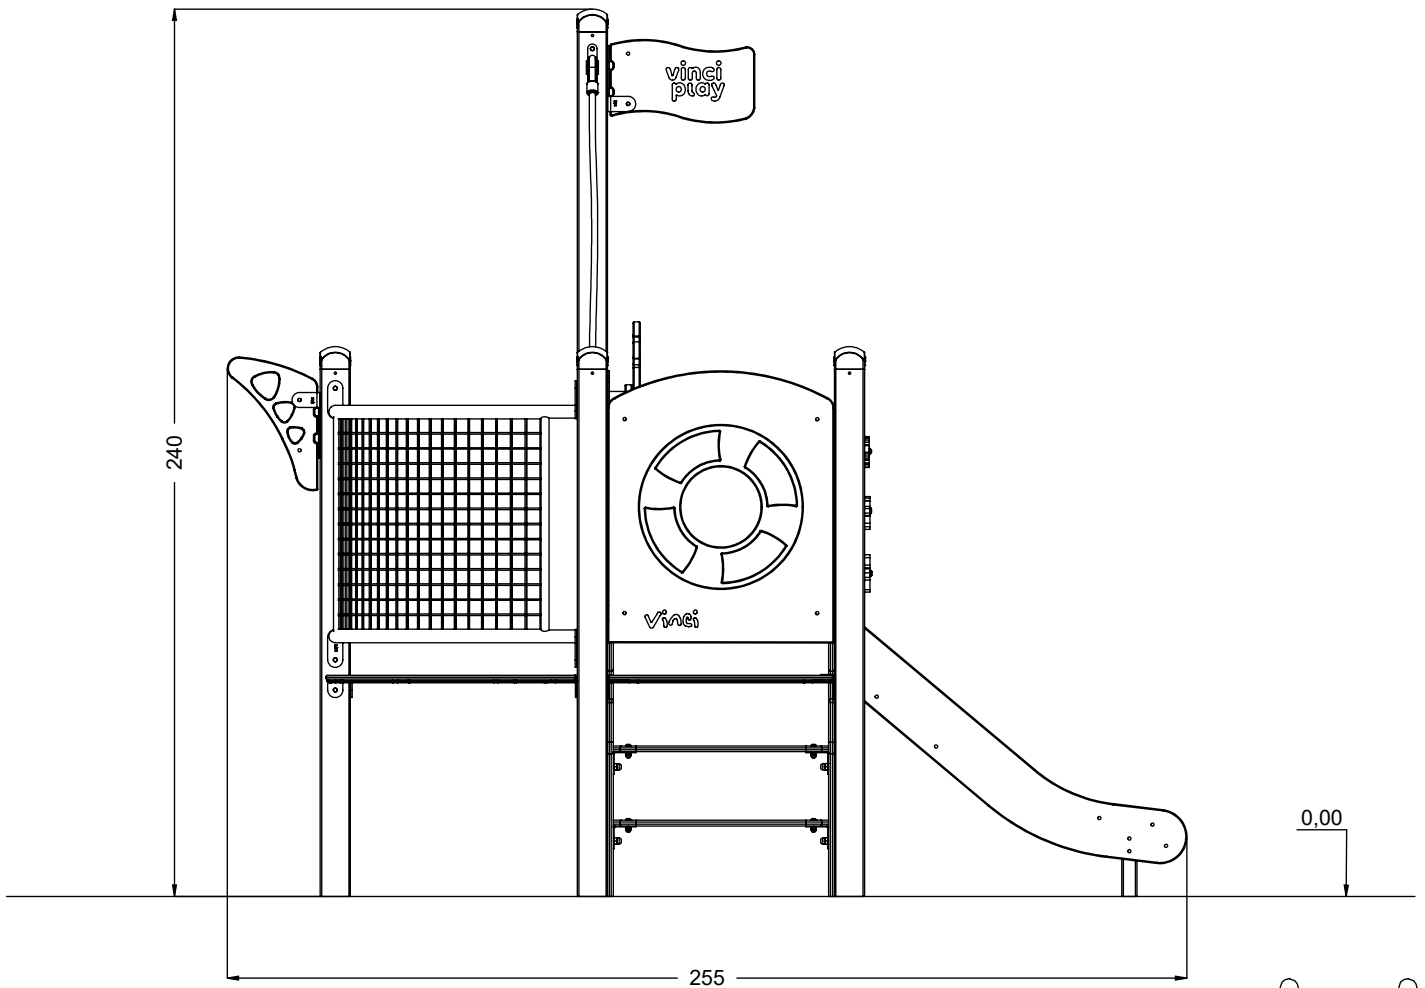

[cm]

vinci
play