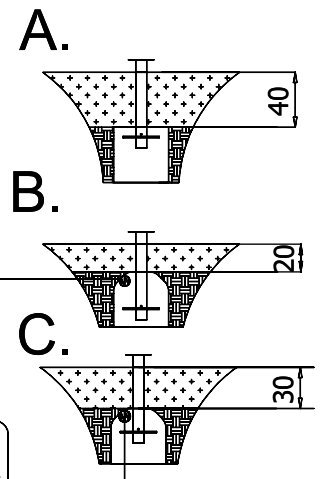

vinci
play

28x M10x120 (K2)	2x M8x120 (K2)
30x M10x120 (K3)	
	
	
NOT INCLUDED	NOT INCLUDED
	

E37

[cm]

 x2	4,5h			48h	 K1 x9 >0,06m³	 K2/K3 x9 >0,02m³
--	------	---	---	-----	---	---

vinci play

111

A1