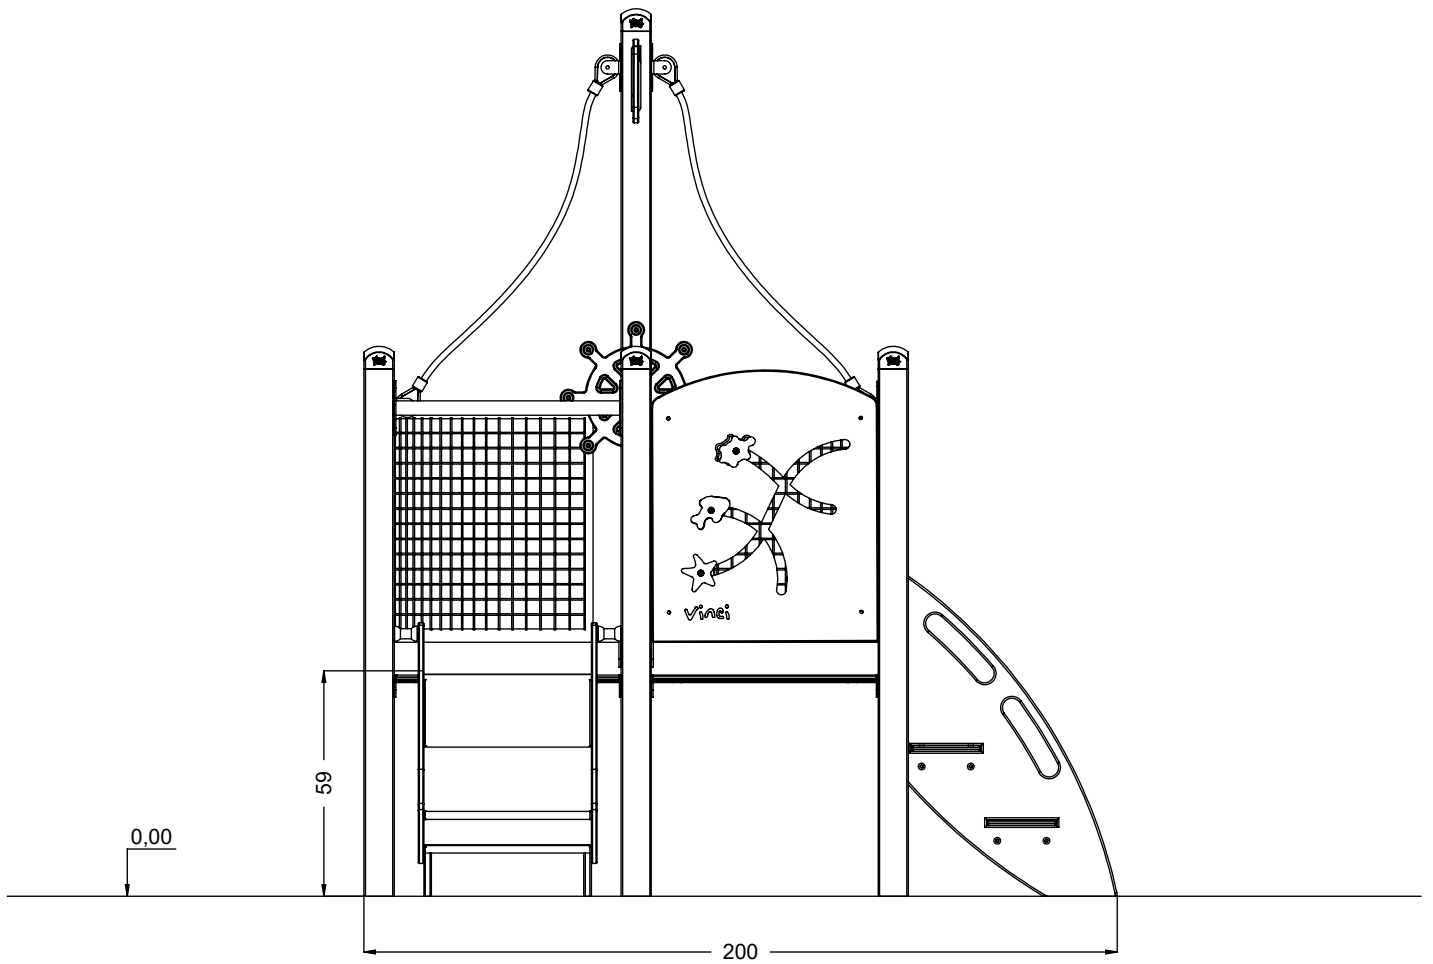

[cm]

vinci
play