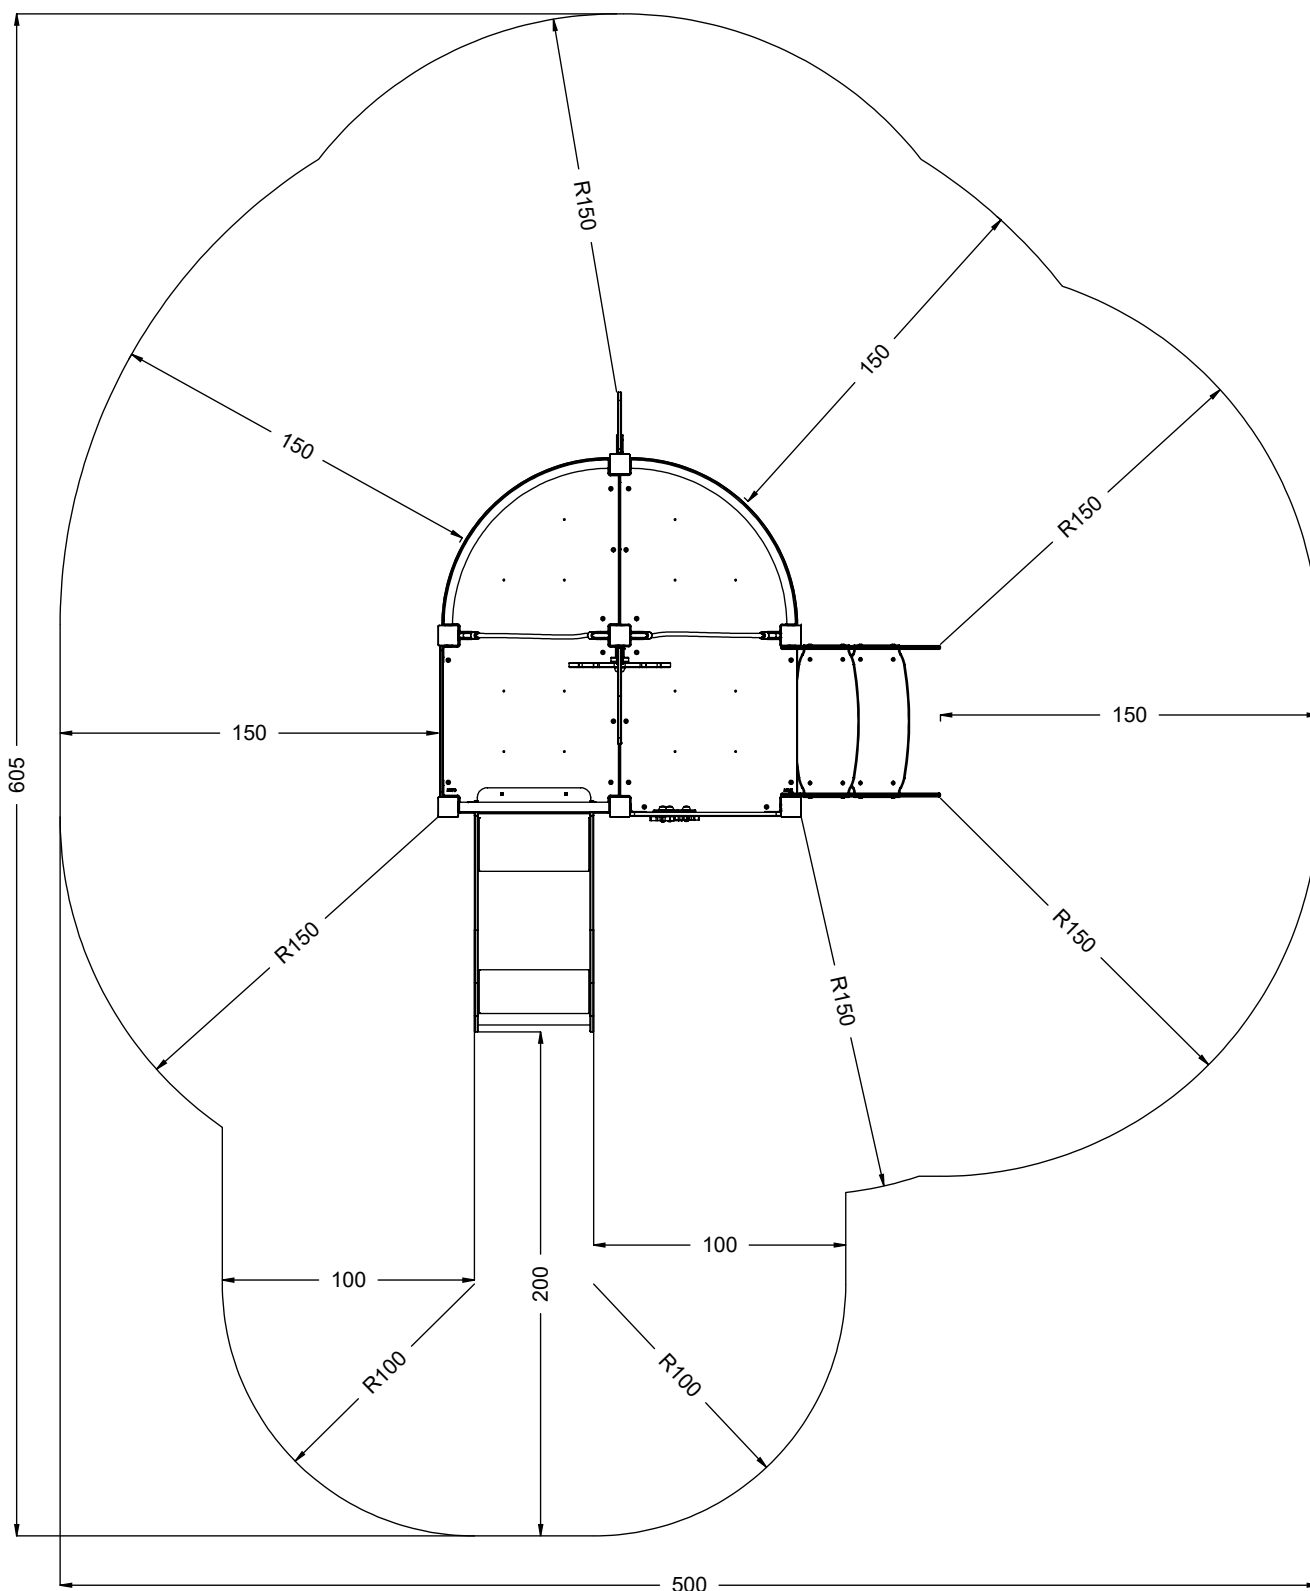

[cm]

vinci
play