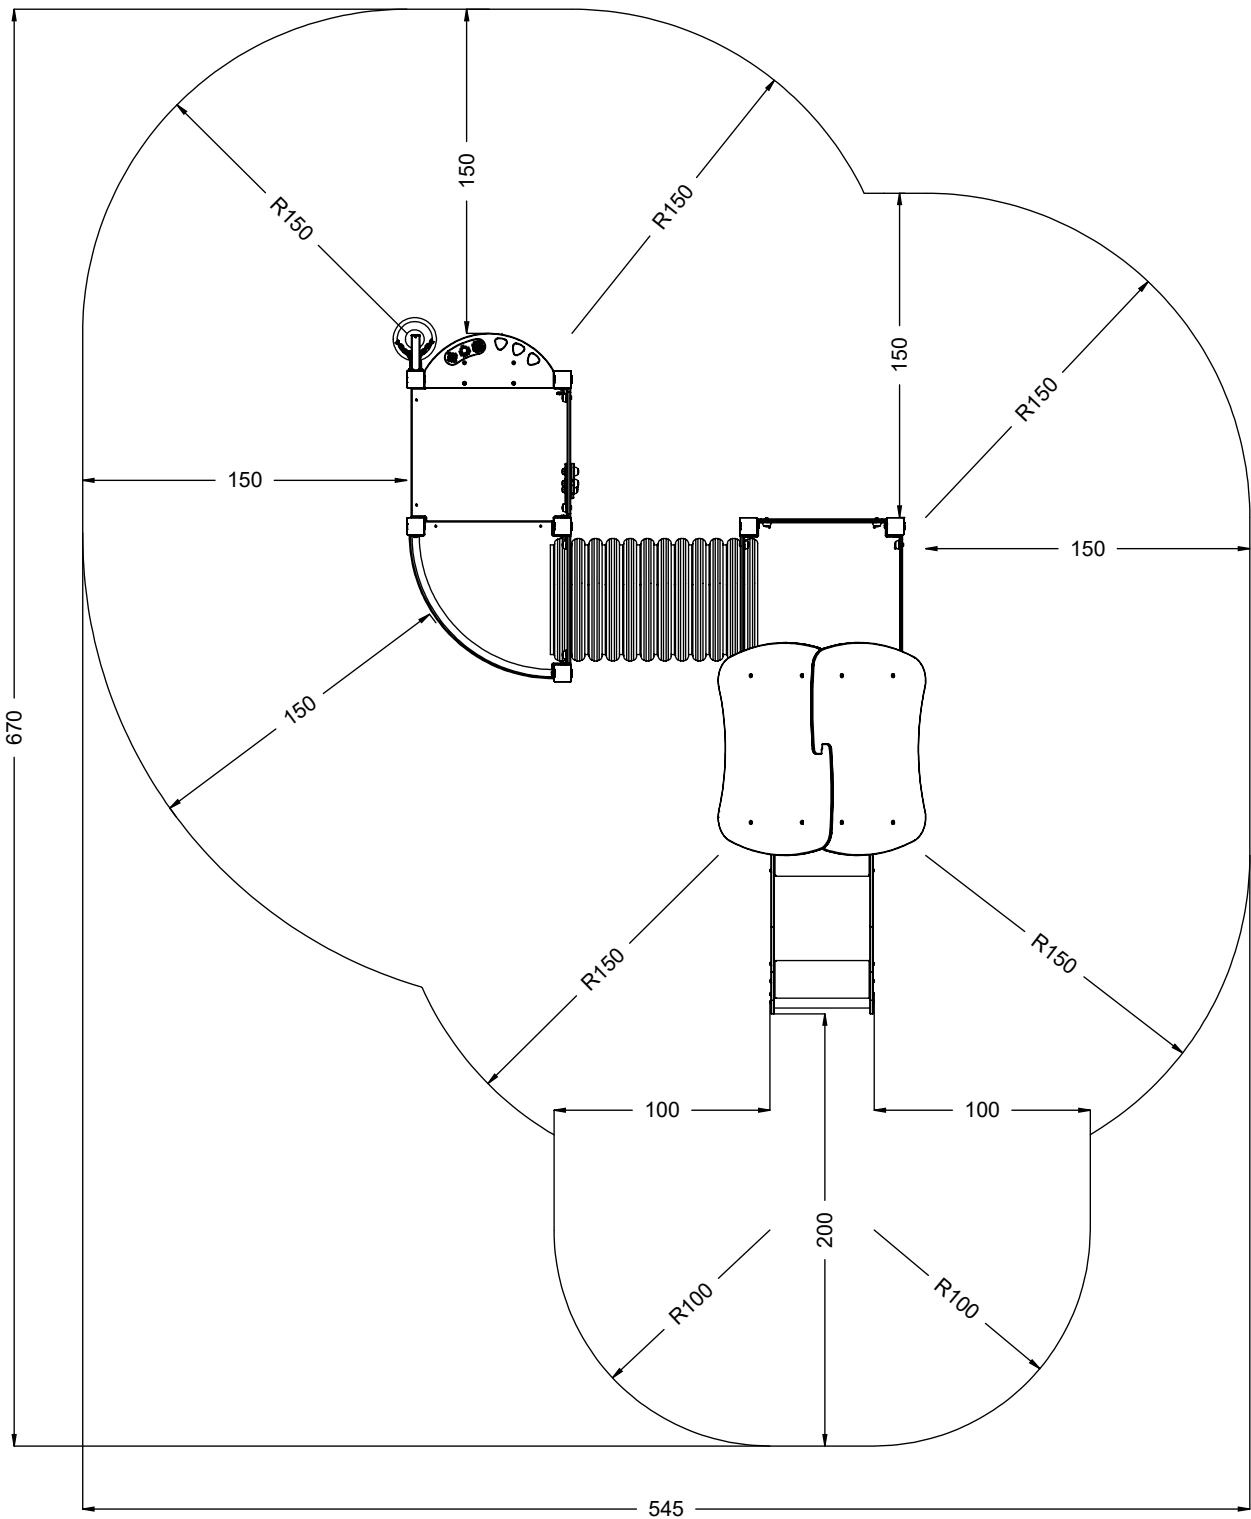

[cm]

vinci
play