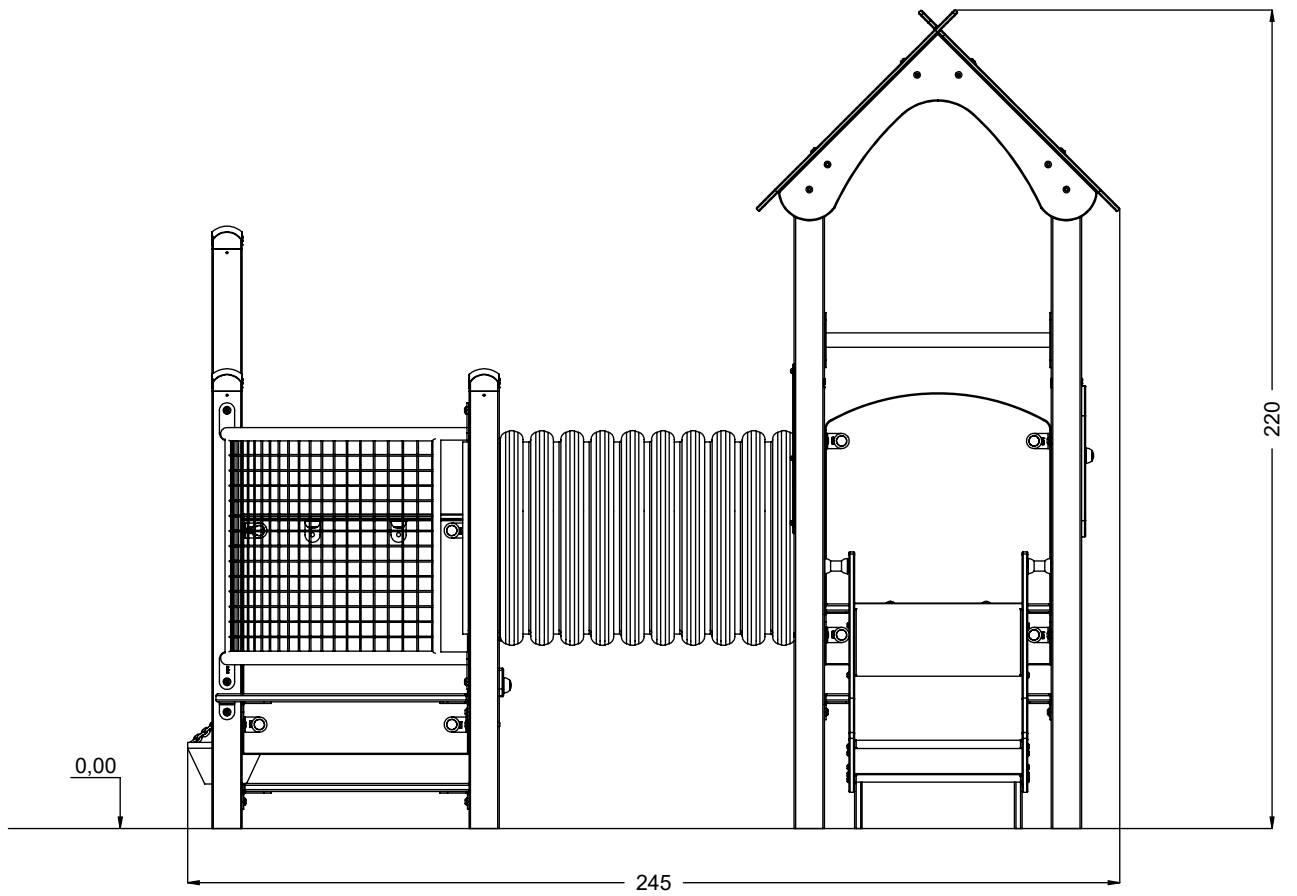

[cm]

vinci
play