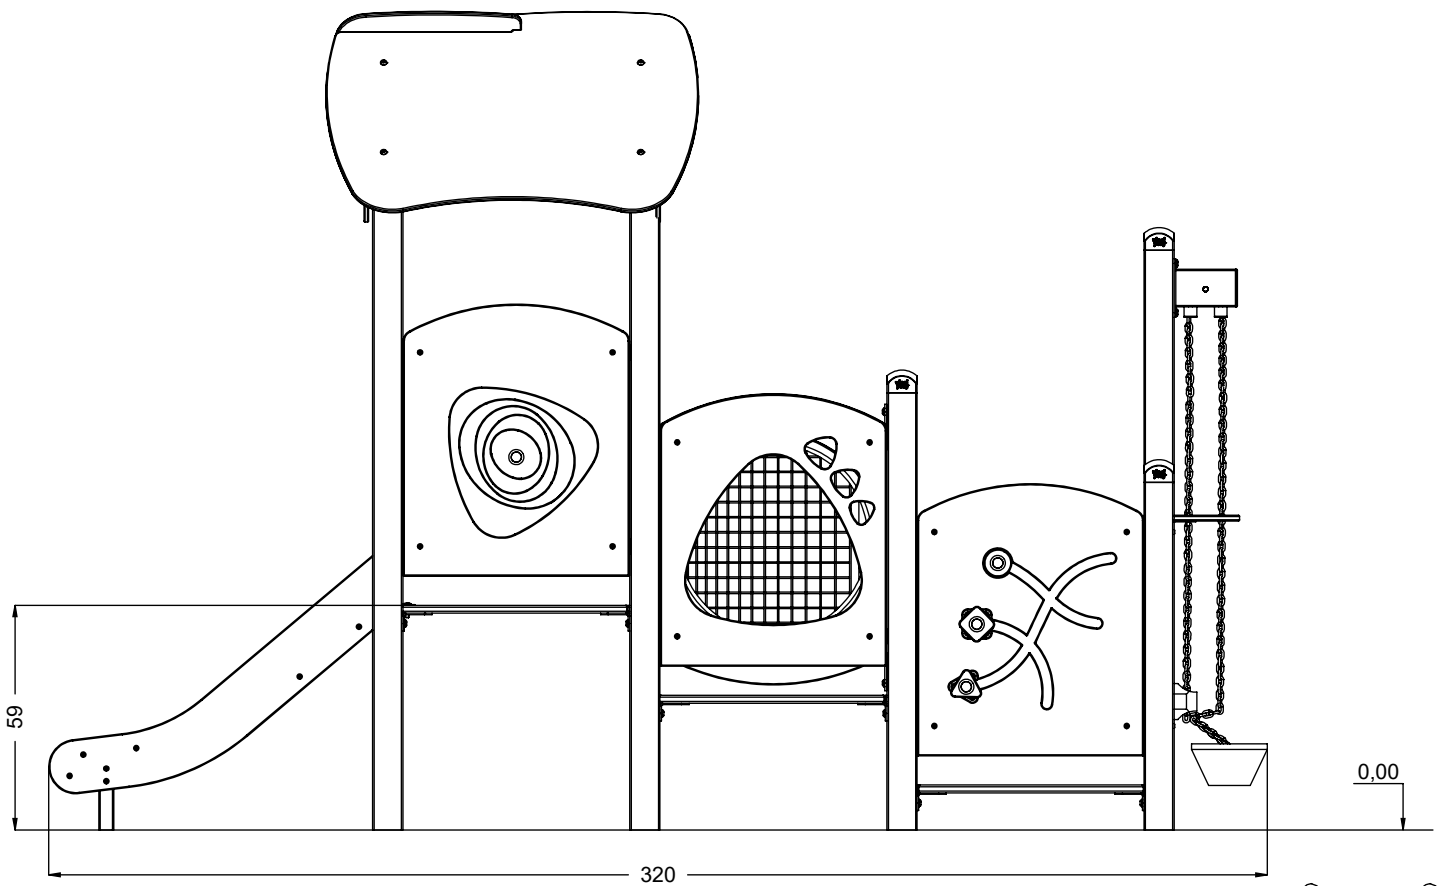

[cm]

vinci
play