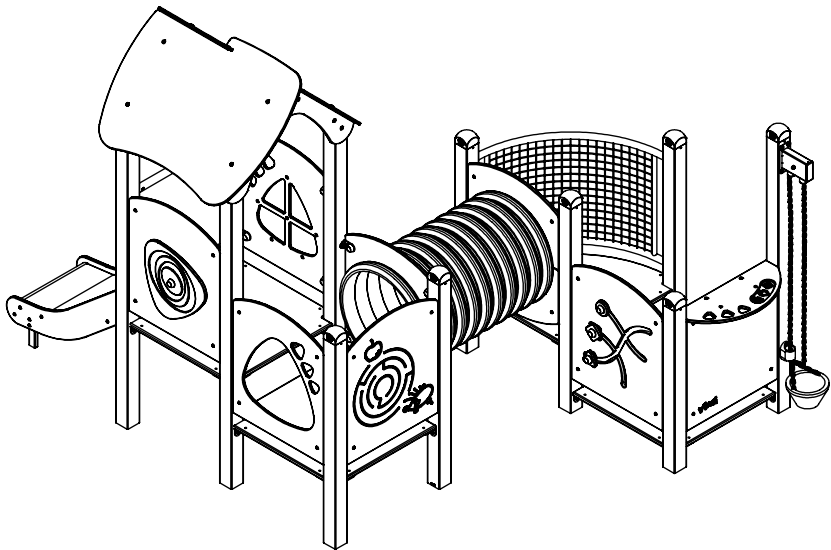

[cm]

vinci
play