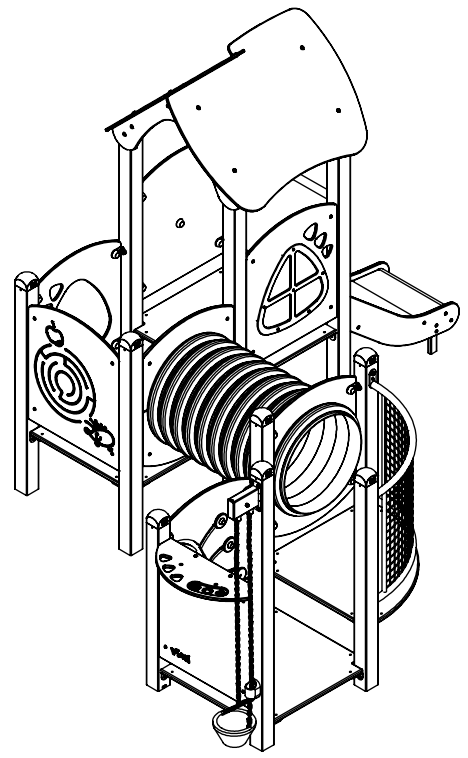

[cm]

vinci
play