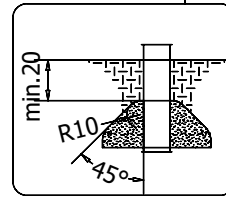

vinci
play

44x M10x120 (K2)	2x M8x120 (K2)
46x M10x120 (K3)	
NOT INCLUDED	NOT INCLUDED

E37

[cm]

	6,5h			48h		
--	------	--	--	-----	--	--

vinci play

107 A
1x

107 B
1x