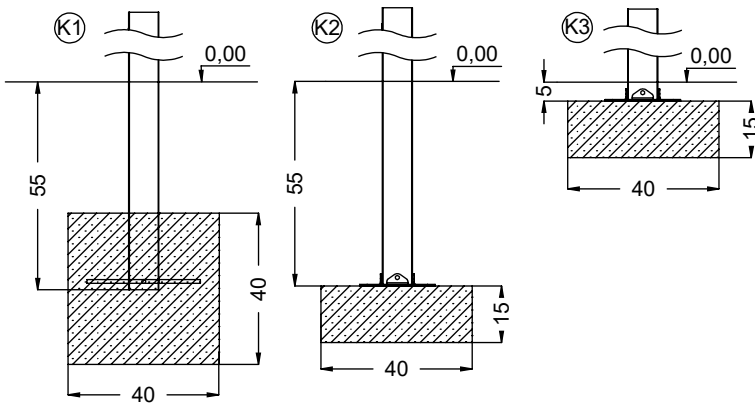

vinci
play

44x M10x120 (K2)	2x M8x120 (K2)
46x M10x120 (K3)	
NOT INCLUDED	NOT INCLUDED

E37

[cm]

	6,5h			48h		
--	------	--	--	-----	--	--

vinci play

107 A
1x

107 B
1x