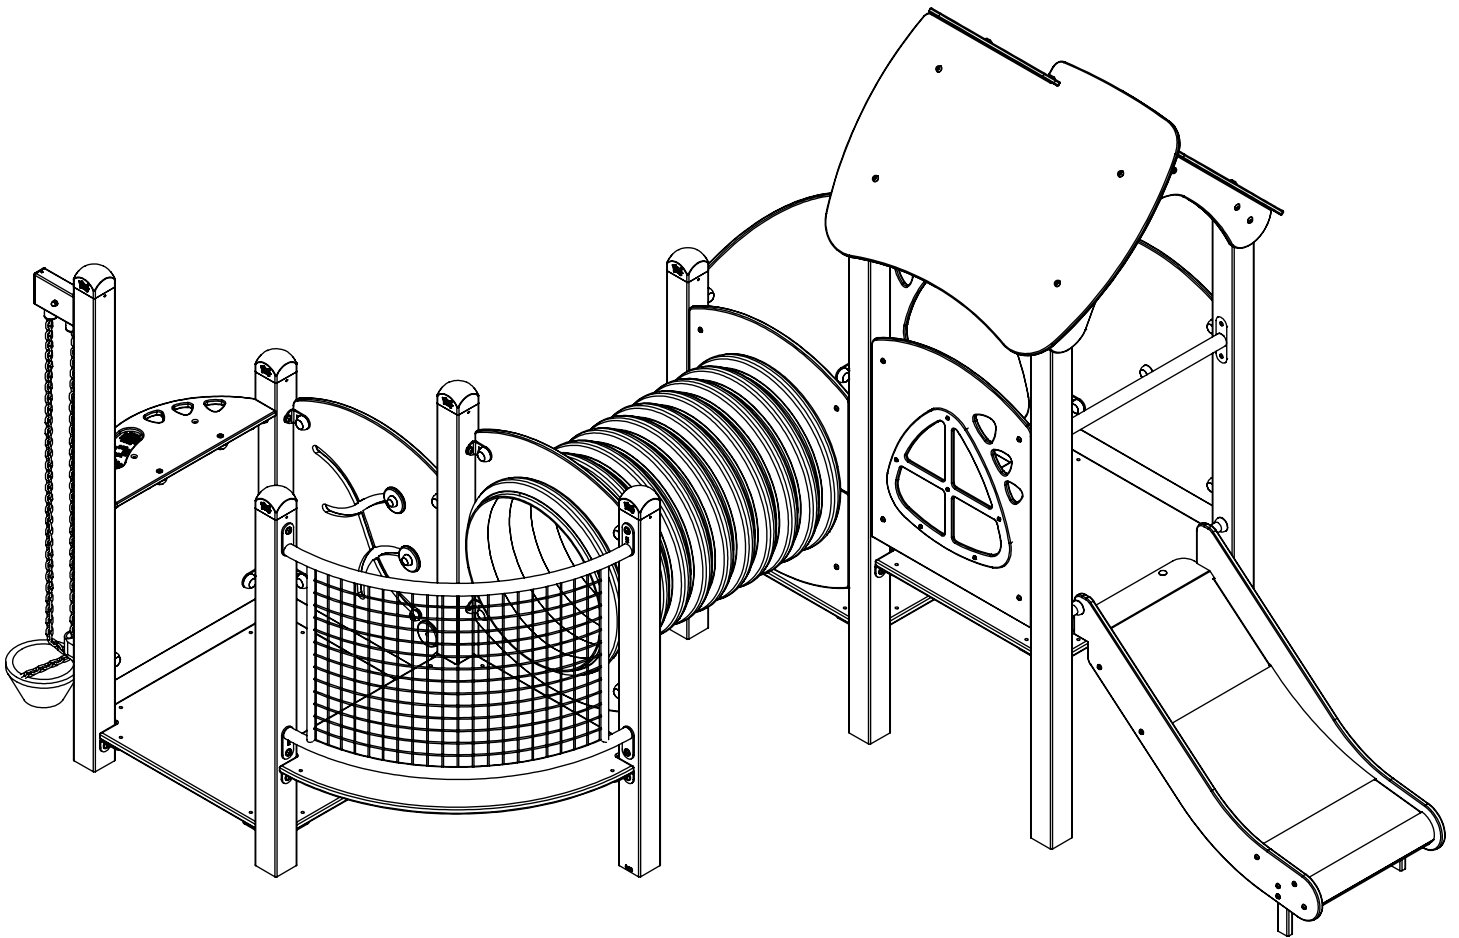

0107

v012
01.02.2022
A. D.
[cm]

vinci
play