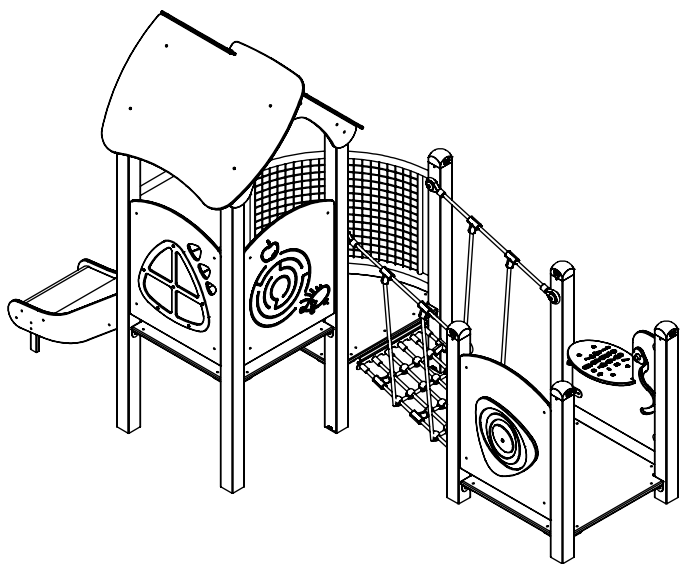

[cm]

vinci
play