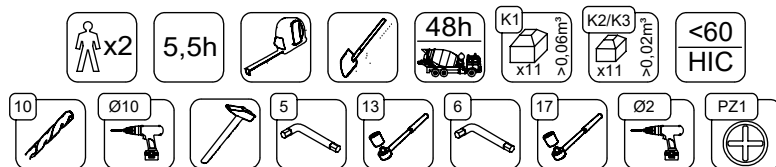

v012
01.02.2022
A. D.
[cm]