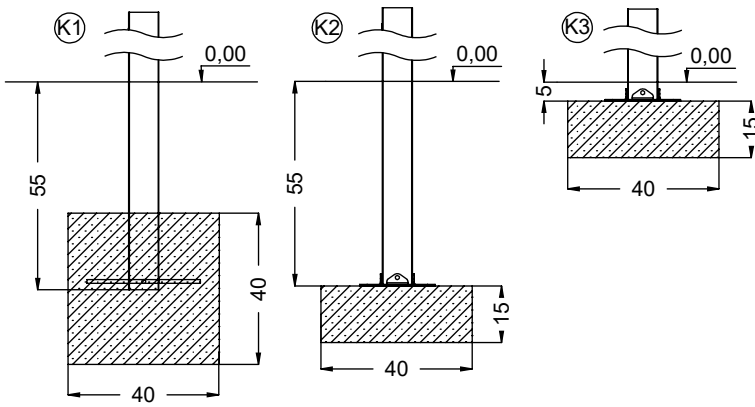

vinci
play

36x M10x120 (K2)	Ø10
38x M10x120 (K3)	
NOT INCLUDED	

2x M8x120 (K2)	Ø8
NOT INCLUDED	

E37

[cm]

	5,5h			48h	K1 x11 >0,06m³	K2/K3 x11 >0,02m³
--	------	--	--	-----	----------------------	-------------------------