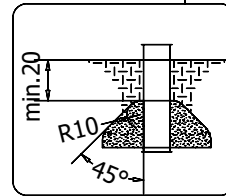

vinci
play

36x M10x120 (K2)	Ø10
38x M10x120 (K3)	
NOT INCLUDED	

2x M8x120 (K2)	Ø8
NOT INCLUDED	

E37

[cm]

	5,5h			48h	K1 x11 >0,06m³	K2/K3 x11 >0,02m³
--	------	--	--	-----	----------------------	-------------------------