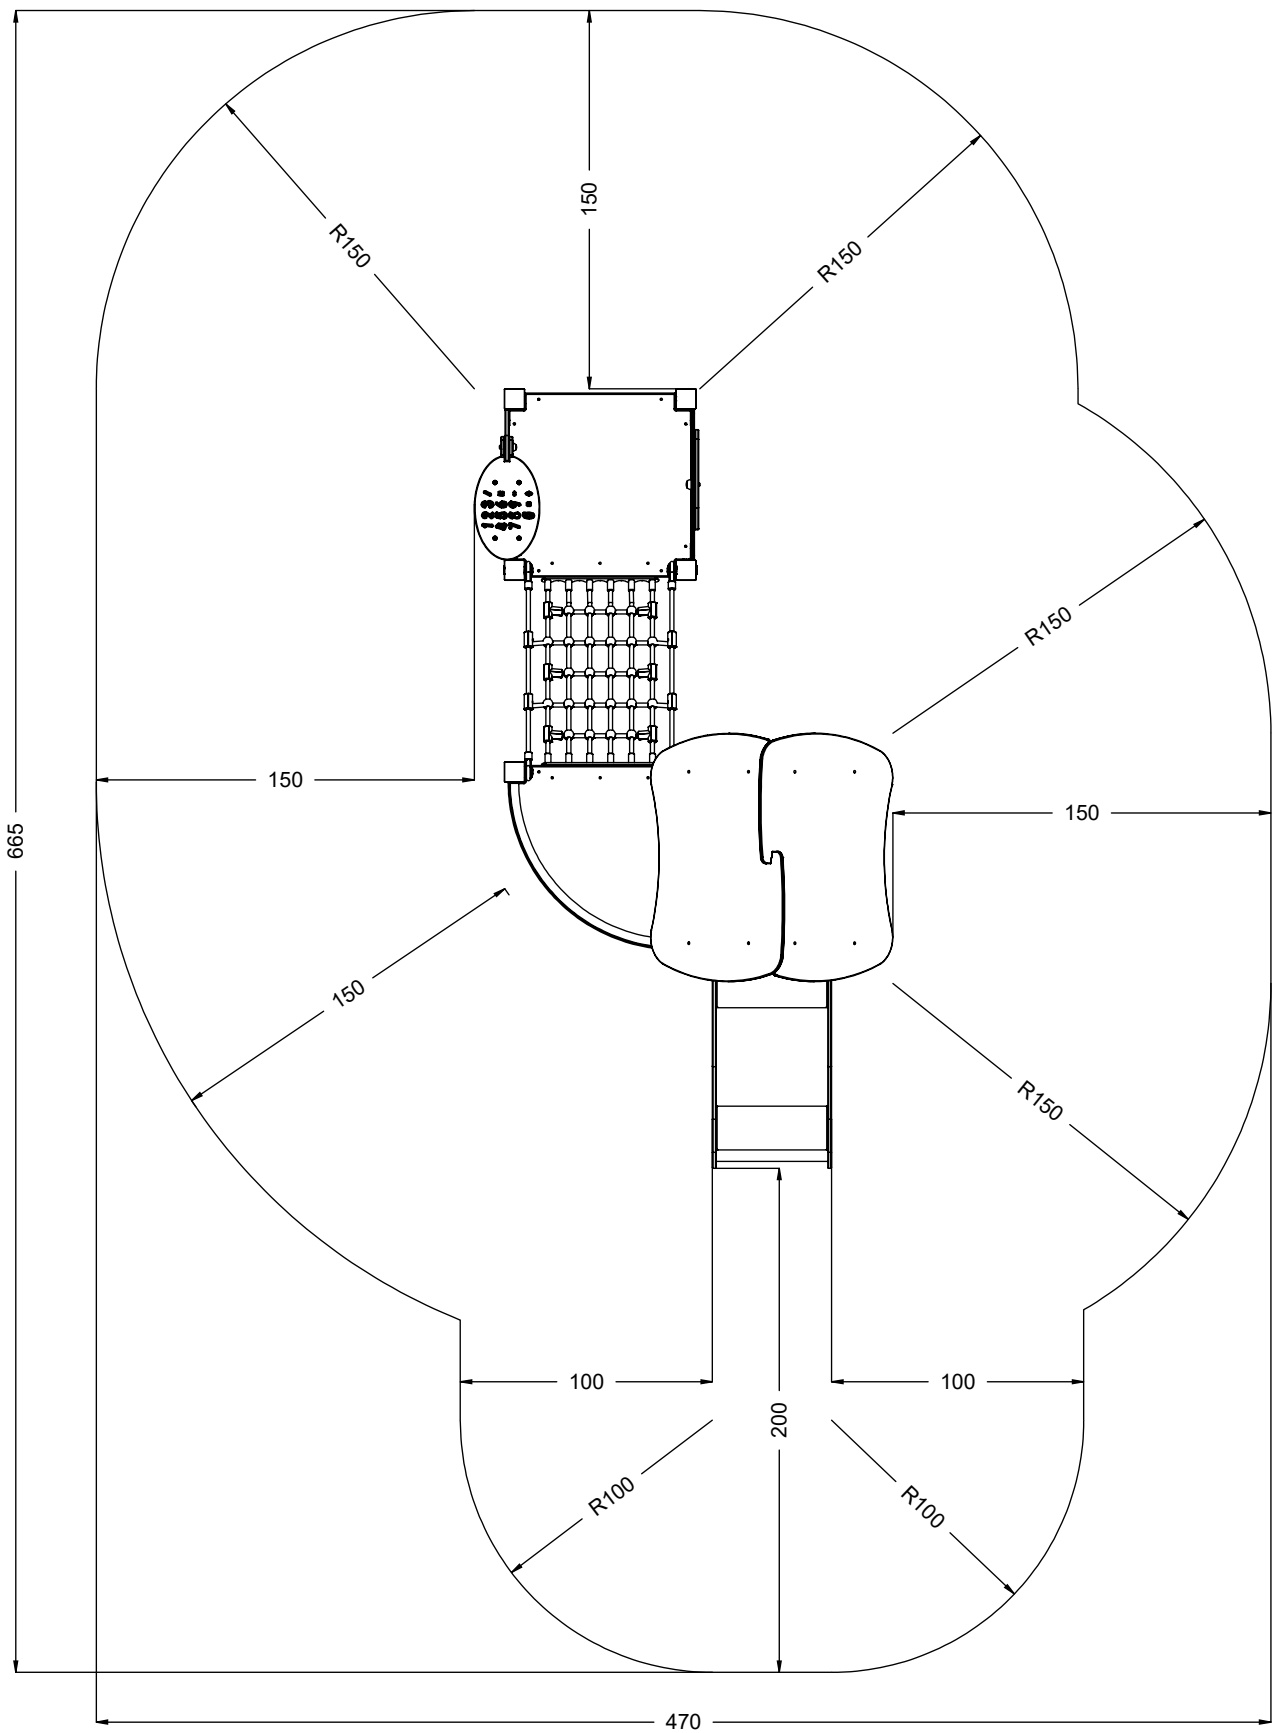

[cm]

vinci
play