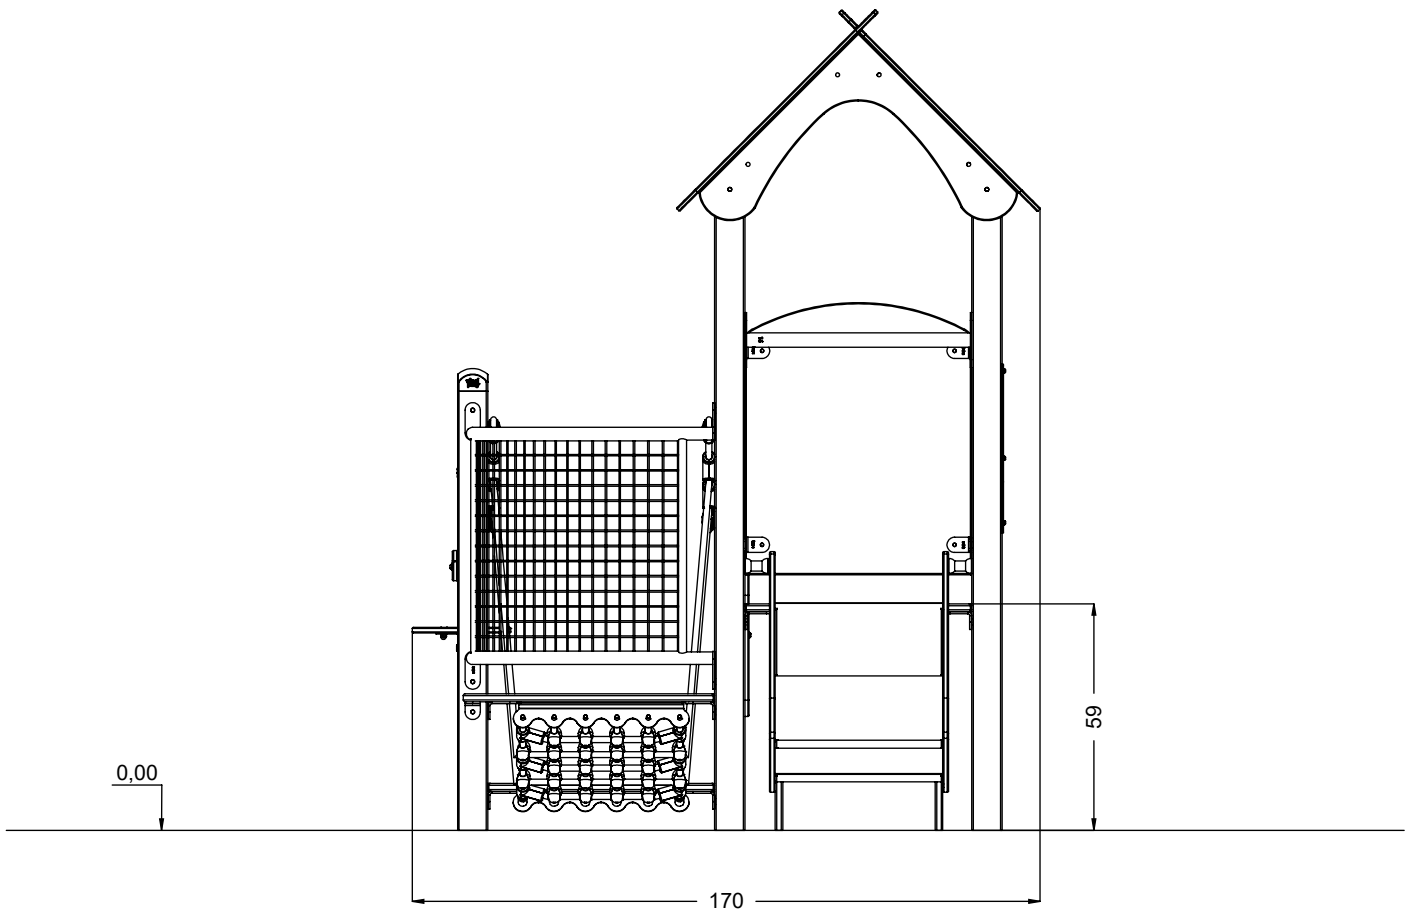

[cm]

vinci
play