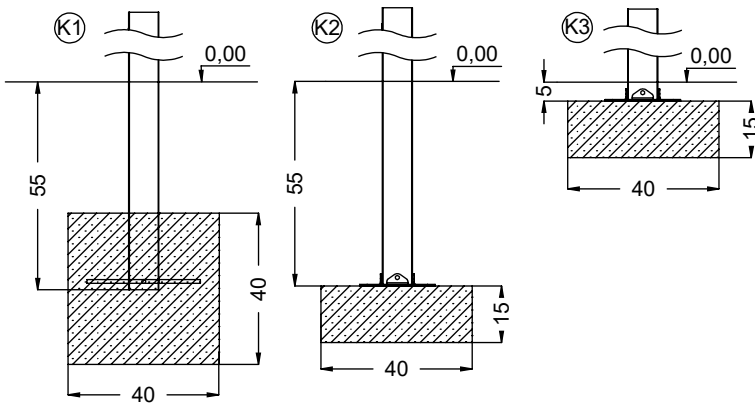

E37

40x M10x120 (K2)
40x M10x120 (K3)

Ø10

NOT INCLUDED