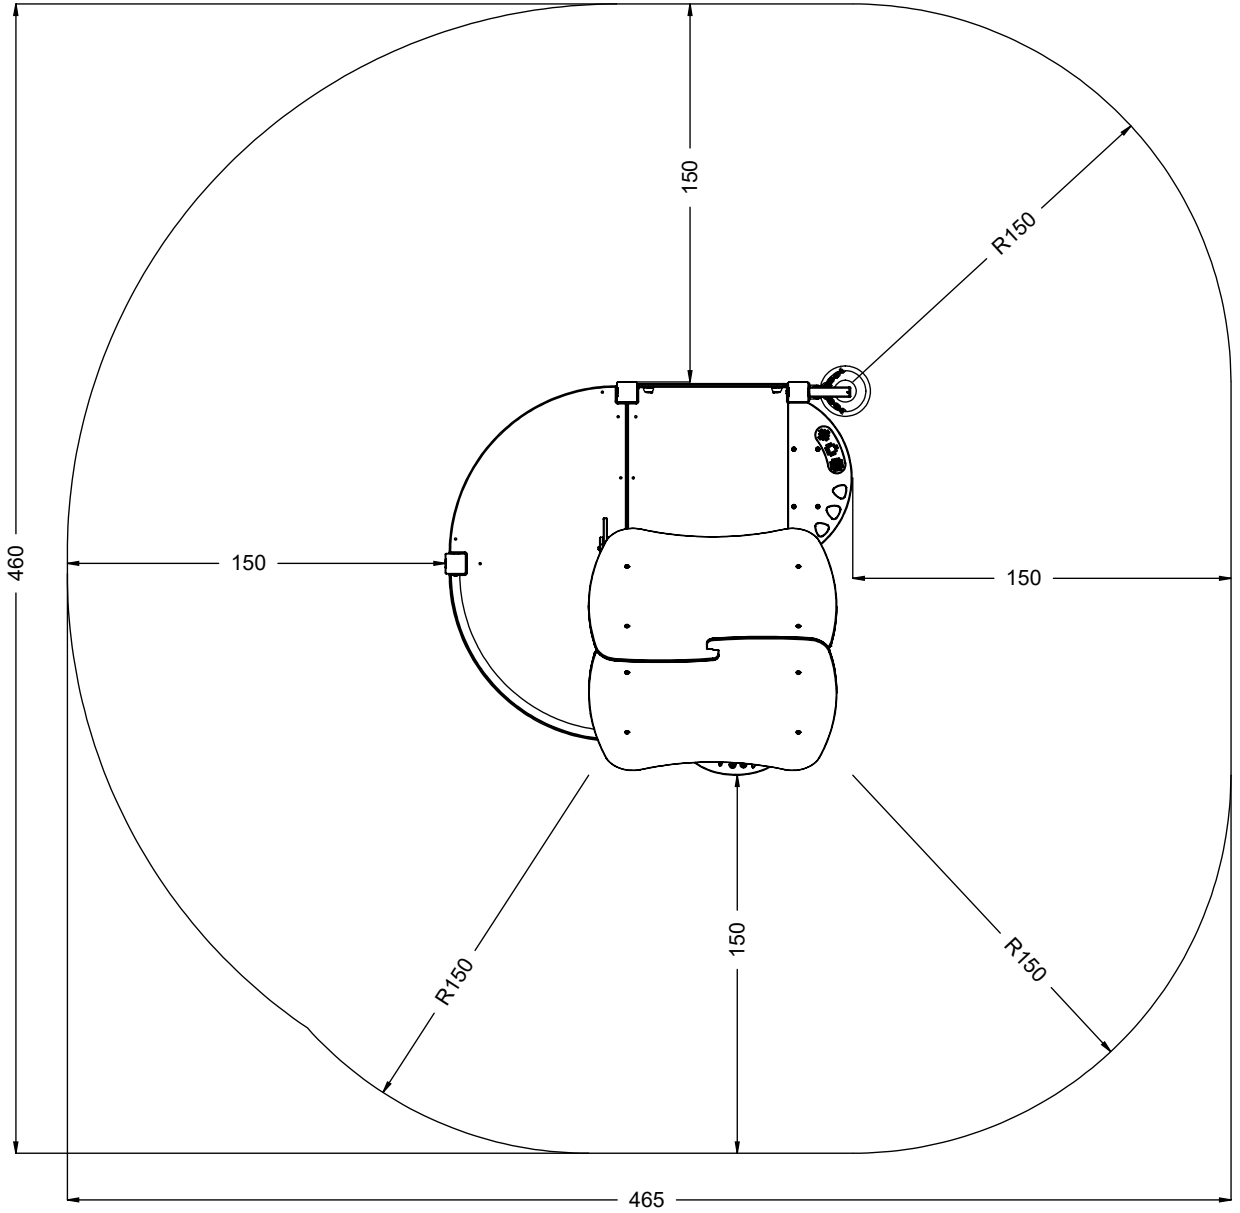

[cm]

vinci
play

[cm]

vinci
play

[cm]

vinci
play

28x M10x120 (K2)
 28x M10x120 (K3)

NOT INCLUDED

[cm]

x2
 3,5h

 48h
 K1 x7 >0.06m³
 K2/K3 x7 >0.02m³

vinci play

102A
1x

102B
1x

102C
1x

102D
1x