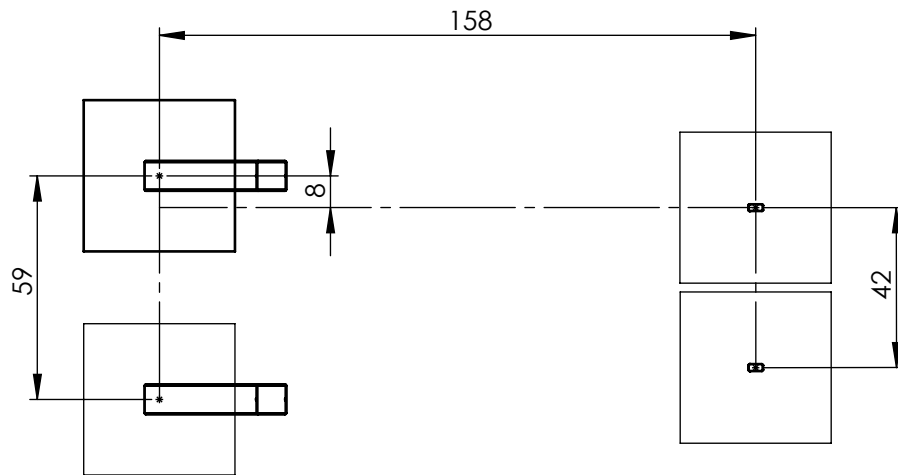

M10x120 x10 

NOT INCLUDED 

[cm]

 x2
  2h
 
 
  x4 0.06 m³
  48h

vinci
play

0830
x2

081140
x2

994147
x1

1x ^{HDPE}**CE95**

1x ^{HDPE}**CE94**

1x ^{HPL}**PH77**

[cm]

vinci
play

HPL
1x PH78
S2

HPL
1x PH79
S6

vinci play
Art. Nr
year
201
EN 1176-1: 2017
Vinci Group Sp. z o.o.
Reguły, ul. Królowicza 6
05-816 Michelowice
POLAND
+48 42 203 24 99
www.vinci-play.com
www.babycam.pl

1x V001

Part No:
000000-
00000
000000-00000

[cm]

vinci
play