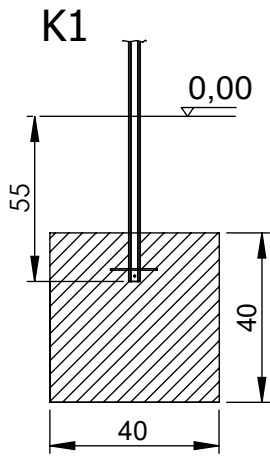

K3

M10x120 x10

NOT INCLUDED

[cm]

x2
2h

x4 0.06 m³
48h

vinci
play