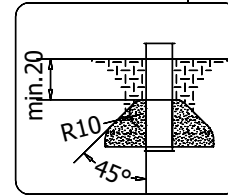

K3

M10x120 x10

NOT INCLUDED

[cm]

x2
2h

x4 0.06 m³
48h

vinci
play