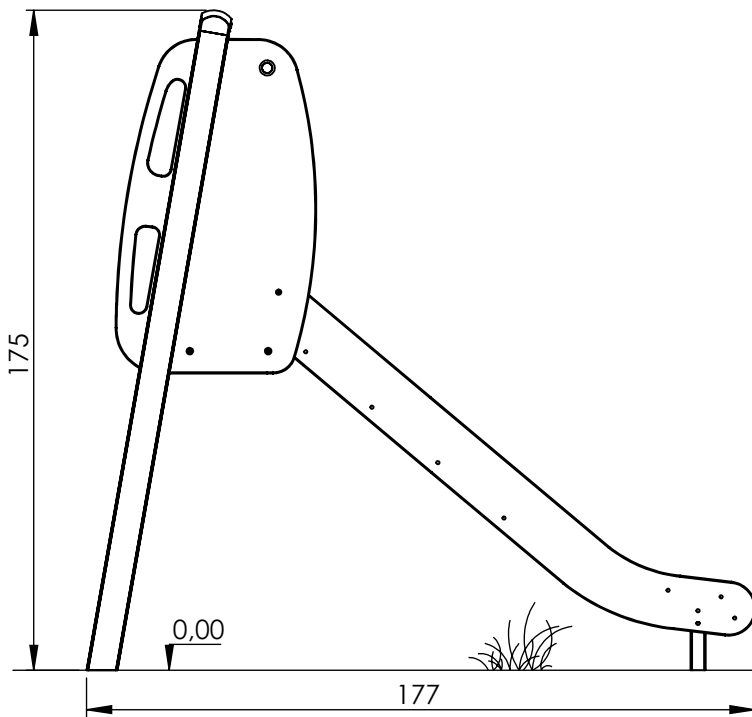

[cm]

vinci
play