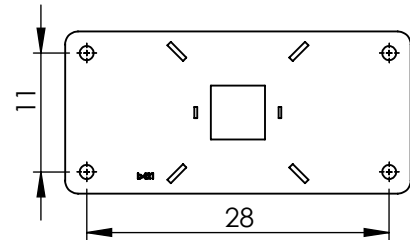

K3

M10x120 x10

NOT INCLUDED

[cm]

x2
2h

x4 0.06 m³
48h

vinci
play