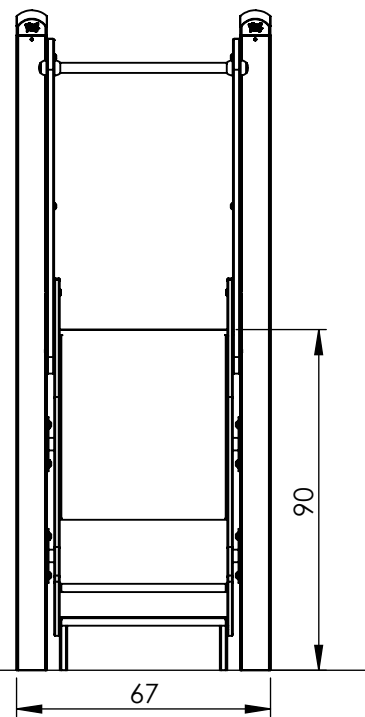

[cm]

vinci
play