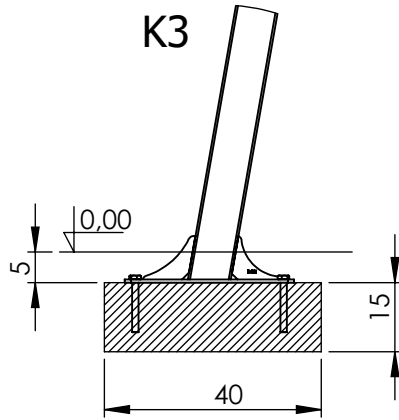

K3

M10x120 x10

NOT INCLUDED

[cm]

x2
2h

x4 0.06 m³
48h

vinci
play