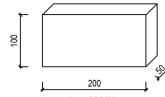

36ks - BRICK